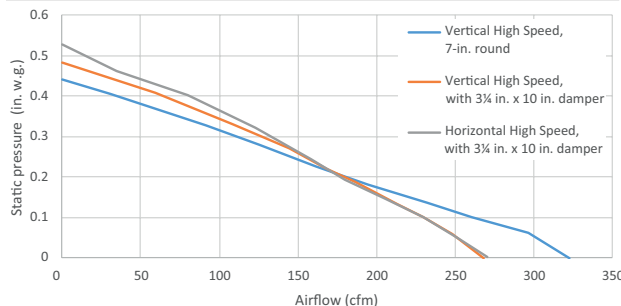

HVI-2100 CERTIFIED RATINGS comply with new testing technologies and procedures prescribed by the Home Ventilating Institute, for off-the-shelf products, as they are available to consumers. Product performance is rated at 0.1 in. static pressure, based on tests conducted in AMCA's state-of-the-art test laboratory. Sones are a measure of humanly-perceived loudness, based on laboratory measurements. * Where noted performance rating is not HVI certified but was established in accordance with HVI Standardized test procedure.

99045744G