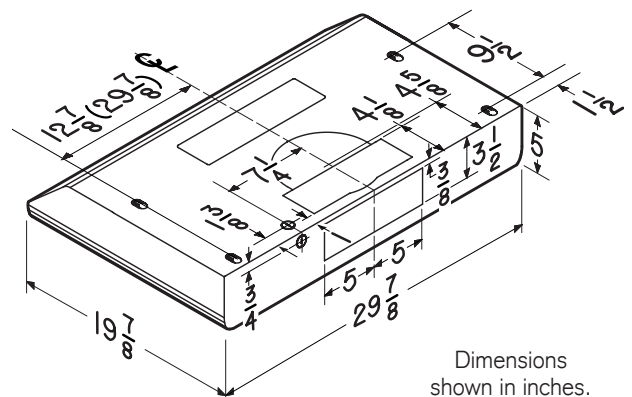

SIZE	WHITE	STAINLESS	GREASE FILTERS (replacement)	NON-DUCTED FILTERS
30 in.	BKDD130WW	BKDD130SS	HPFA3A30 (Type C3)	HPF30 (Type Xc)

HVI PERFORMANCE									
Duct Orientation	Size	Damper	Sones			CFM			
			Normal	Medium*	High	Normal	Medium*	High 0.25 in. w.g.	High 0.1 in. w.g.
Vertical - Rectangular	3¼ in. x 10 in.	Included	1.5	3.0	6.0	110	160	150	230
Horizontal - Rectangular	3¼ in. x 10 in.	Included	1.5	3.0	6.0	110	160	150	230
Round - Vertical	7 in.	Sold Separately	1.5	3.0	5.5	120	180	140	260

FEATURES	
Max. Blower Airflow	375 CFM
Control type	3-speed Capacitive Touch
Delay off	no
Filter Clean Reminder	yes
Heat Sentry™	no
ADA Capable	yes
Lighting	2-level LED (included)
Grease Filters	Deluxe Micro Mesh (Qty. 2)
Installation Hardware	EZ1 brackets
ENERGY STAR®	no
Recirculation	Non-ducted filters sold separately

AC INPUT	
120V, 60 Hz - 0.65 AMPS	

OPTIONAL ACCESSORIES	
7-in. Round Damper	BP87Q
7-in. Round Adapter Plate	SR680508
ADA Wiring Kit	HAWRK3
Make-up Air Dampers	MD6TU, MD8TU and MD10TU

MOUNTING HEIGHT	
18 in. to 24 in. from cooktop to bottom of hood	

LIMITED WARRANTY	
1-year	
3-year (LED modules only)	
<i>(See installation manual for full warranty text.)</i>	

FOR INDOOR USE ONLY

Dimensions shown in inches.