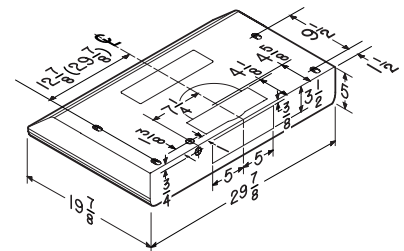

OPTIONS

HPFA3A30	REPLACEMENT FILTERS
HPF30	CHARCOAL REPLACEMENT FILTERS
HAWRK3	ADA WIRING KIT (AVAILABLE SOON)

Captur™

EXCLUSIVE SYSTEM

Provides faster smoke & odor removal

3-SPEED TAP-TOUCH CONTROL

2-LEVEL LIGHTING

TWO DELUXE HIGH EFFICIENCY MICRO FILTERS

FILTER CLEAN REMINDER