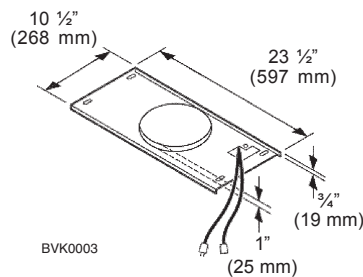

Exterior Blower Rough-in Kit 332KR Model

BVK0003

HVI-2100 CERTIFIED RATINGS comply with new testing technologies and procedures prescribed by the Home Ventilating Institute, for off-the-shelf products, as they are available to consumers. Product performance is rated at 0.1 in. static pressure, based on tests conducted in AMCA's state-of-the-art test laboratory. Sones are a measure of humanly-perceived loudness, based on laboratory measurements.

Broan-NuTone LLC, 926 West State Street, Hartford, WI 53027 (1-800-637-1453)
Broan-NuTone Canada Inc., Mississauga, Ontario, Canada L5T 1H9 (1-888-882-7626)

REFERENCE	QTY.	REMARKS	Project
			Location
			Architect
			Engineer
			Contractor
			Submitted by Date