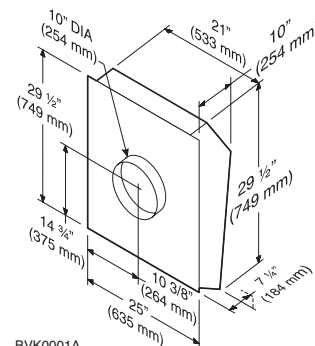

Exterior Blower Model 336

BVK0001A