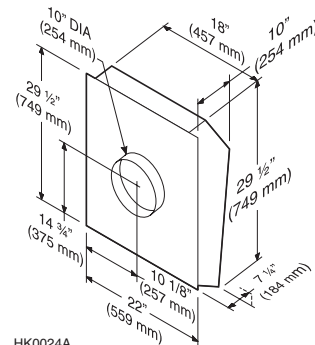

BROAN ELITE EXTERIOR BLOWERS 335 & 336 MODELS

Use this high-powered ventilator to quietly and efficiently exhaust airborne contaminants from cooking and living space.

FEATURES

- Exterior mounted, brushed aluminum construction
- Built-in flashing plate for roof or wall mount
- Built-in backdraft damper and birdscreen
- Easy removable cover provides quick access to blower for cleaning and servicing
- Use with 10" (254 mm) round duct (purchase separately)
- Thermally protected, permanently lubricated, ball-bearing motor
- Speed control compatible motor
- Dynamically balanced backward-curved blower wheel:
  Model 335 – 14" (356 mm) diameter
  Model 336 – 14 3/8" (365 mm) diameter
- Low RPM – quiet operation
- Requires Model 332KR Rough-In Kit (purchase separately)
- For use with Broan Elite Range Hoods RM60000 Series, 64000 Series, EX Series, E662E, RMPE Power Pack and RMIP Insert

TYPICAL SPECIFICATION

Ventilator shall be Broan Elite Model 335 or 336.

Ventilator shall be roof (exterior wall) mountable with a 10" (254 mm) round duct connector.

Ventilator shall be of aluminum construction.

Ventilator shall include an automatic backdraft damper.

Air delivery shall be no less than 1200 cfm (566 L/s) Model 335, 1500 cfm (708 L/s) Model 336 as certified by HVI.

Exterior Blower Model 335

HK0024A