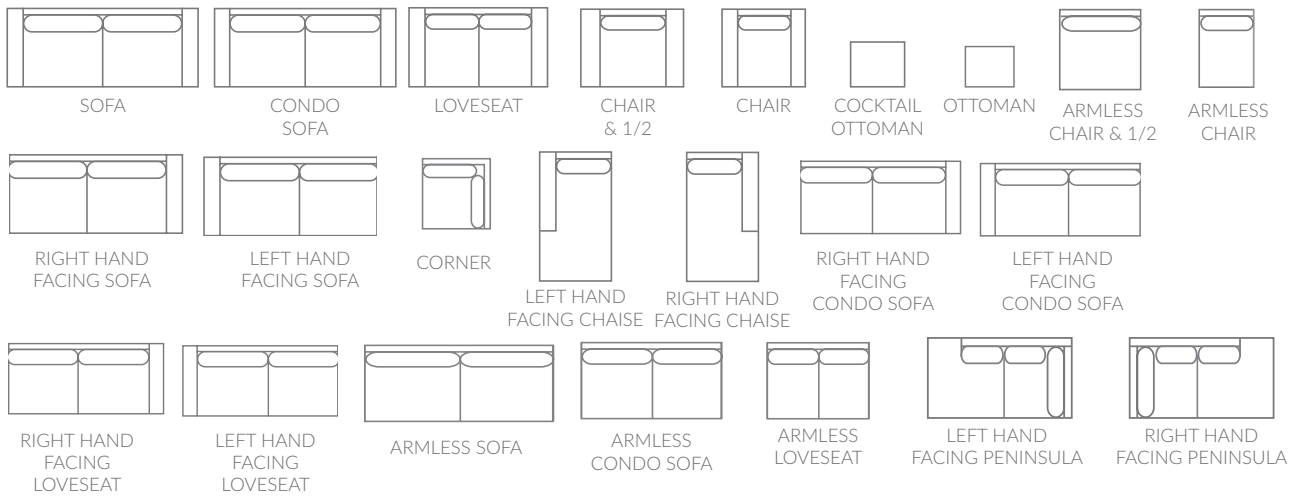

## Dorado

Strikingly modern for the trend-setting home. Plush, deep seating flanked by king-sized track arms that provide sheltered comfort. Eco-friendly construction. Certified sustainable, kiln-dried wood frame. Feather blend wrapped MicroGel soy-based polyfoam. Sinuous spring system. Benchmade in Canada. Available in fabric or leather.

## Full Collection

As an inherent quality of a hand-crafted product, all dimensions are approximate

item	sku	dimensions					
sofa	1024-38	L90"	D39"	H31"	AH22"	SH17"	SD24"
condo sofa	1024-37	L81"	D39"	H31"	AH22"	SH17"	SD24"
loveseat	1024-35	L72"	D39"	H31"	AH22"	SH17"	SD24"
chair & 1/2	1024-26	L55"	D39"	H31"	AH22"	SH17"	SD24"
chair	1024-20	L44"	D39"	H31"	AH22"	SH17"	SD24"
cocktail ottoman	1024-16	L35"	D25"	H17"			
ottoman	1024-14	L26"	D22"	H17"			
armless chair	1024-22	L24"	D39"	H31"		SH17"	SD24"
armless chair & 1/2	1024-27	L35"	D39"	H31"		SH17"	SD24"
rhf chaise	1024-28	L40"	D60"	H31"	AH22"	SH17"	SD45"
lhf chaise	1024-29	L40"	D60"	H31"	AH22"	SH17"	SD45"
lhf condo sofa	1024-31	L71"	D39"	H31"	AH22"	SH17"	SD24"

item	sku	dimensions					
rhf condo sofa	1024-32	L71"	D39"	H31"	AH22"	SH17"	SD24"
armless loveseat	1024-34	L52"	D39"	H31"		SH17"	SD24"
armless condo sofa	1024-36	L61"	D39"	H31"		SH17"	SD24"
armless sofa	1024-39	L70"	D39"	H31"		SH17"	SD24"
rhf loveseat	1024-54	L62"	D39"	H31"	AH22"	SH17"	SD24"
lhf loveseat	1024-55	L62"	D39"	H31"	AH22"	SH17"	SD24"
corner	1024-56	L39"	D39"	H31"		SH17"	SD24"
rhf peninsula	1024-60	L91"	D39"	H31"		SH17"	SD24"
lhf peninsula	1024-61	L91"	D39"	H31"		SH17"	SD24"
rhf sofa	1024-64	L80"	D39"	H31"	AH22"	SH17"	SD24"
lhf sofa	1024-65	L80"	D39"	H31"	AH22"	SH17"	SD24"