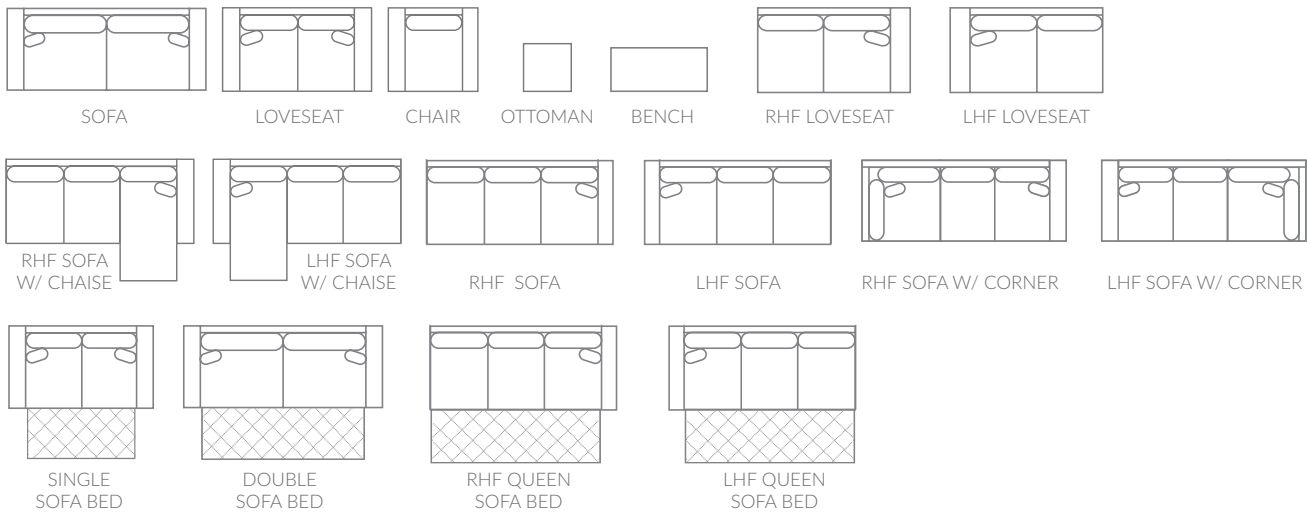

Emma

Sophisticated angles make for exceptional comfort. Semi-attached back cushions give the cushy feeling you desire while maintaining a neat and tailored look. Eco-friendly construction. Certified sustainable, kiln-dried wood frame. Soy-based polyfoam with fibre wrap. Sinuous wire spring system. Benchmade in Canada.

Full Collection

As an inherent quality of a hand-crafted product, all dimensions are approximate

item	sku	dimensions					
sofa	2227-38	L78"	D38"	H37"	AH27"	SH19"	SD23"
loveseat	2227-35	L60"	D38"	H37"	AH27"	SH19"	SD23"
chair	2227-20	L38"	D38"	H37"	AH27"	SH19"	SD23"
ottoman	2227-14	L26"	D22"	H18"			
bench	2227-19	L51"	D24"	H17"			
rhf loveseat	2227-54	L54"	D38"	H37"	AH27"	SH19"	SD23"
lhf loveseat	2227-55	L54"	D38"	H37"	AH27"	SH19"	SD23"
rhf sofa	2227-64	L77"	D38"	H37"	AH27"	SH19"	SD23"
lhf sofa	2227-65	L77"	D38"	H37"	AH27"	SH19"	SD23"

item	sku	dimensions					
rhf sofa w/ chaise	2227-66	L77"	D62"	H37"	AH27"	SH19"	
lhf sofa w/ chaise	2227-67	L77"	D62"	H37"	AH27"	SH19"	
rhf sofa w/ corner	2227-68	L91"	D38"	H37"	AH27"	SH19"	SD23"
lhf sofa w/ corner	2227-69	L91"	D38"	H37"	AH27"	SH19"	SD23"
single sofa bed	2227-78	L60"	D38"	H37"	AH27"	SH19"	SD23"
double sofa bed	2227-80	L78"	D38"	H37"	AH27"	SH19"	SD23"
rhf queen sofa bed	2227-84	L77"	D38"	H37"	AH27"	SH19"	SD23"
lhf queen sofa bed	2227-85	L77"	D38"	H37"	AH27"	SH19"	SD23"