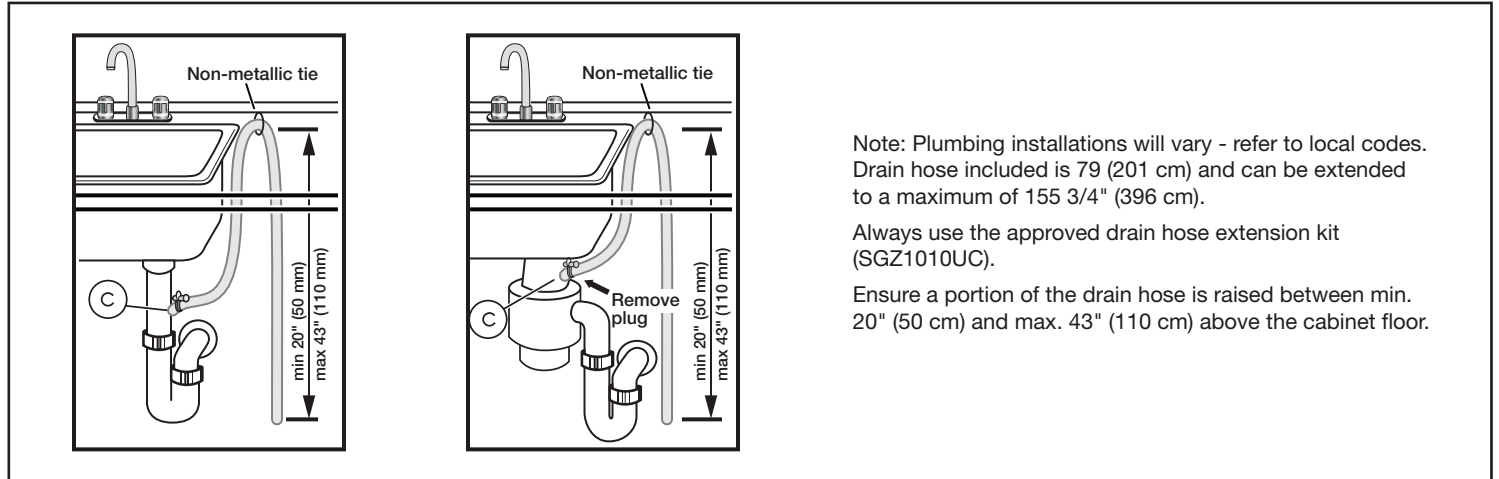

Notes: All height, width and depth dimensions are shown in inches. BSH reserves the absolute and unrestricted right to change product materials and specifications, at any time, without notice. Consult the product's installation instructions for final dimensional data and other details prior to making cutout.

24" Recessed Handle Dishwasher

800 Series – Black SHEM78W56N

BOSCH

Invented for life

Installation Details

Accessories: To purchase Bosch accessories, cleaners & parts please visit www.bosch-home.com/us/store or call 1-800-944-2904 (Mon to Fri 5 am to 6 pm PST, Sat 6 am to 3 pm PST).