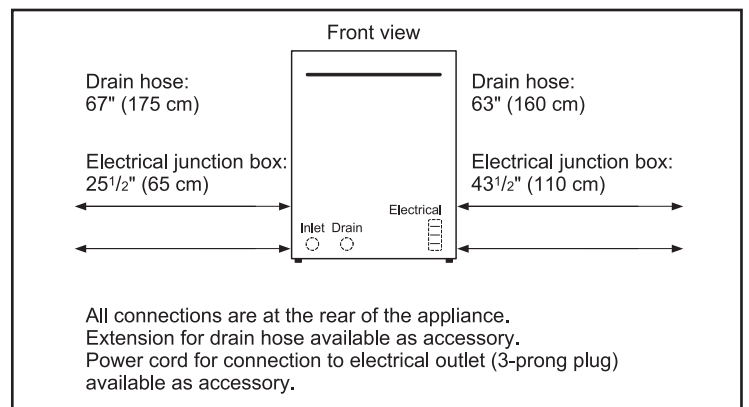

24" Recessed Handle Dishwasher

800 Series – Stainless Steel SHEM78W55N

Installation Details

Accessories: To purchase Bosch accessories, cleaners & parts please visit www.bosch-home.com/us/store or call 1-800-944-2904 (Mon to Fri 5 am to 6 pm PST, Sat 6 am to 3 pm PST).

Notes: All height, width and depth dimensions are shown in inches. BSH reserves the absolute and unrestricted right to change product materials and specifications, at any time, without notice. Consult the product's installation instructions for final dimensional data and other details prior to making cutout.

Warranties: Please see Use & Care manual or Bosch website for statement of limited warranty.

For more information on our entire line of products, go to www.bosch-home.com/us or call 1-800-944-2904

© BSH Home Appliances Corporation. All rights reserved. Bosch is a registered trademark of Robert Bosch GmbH.