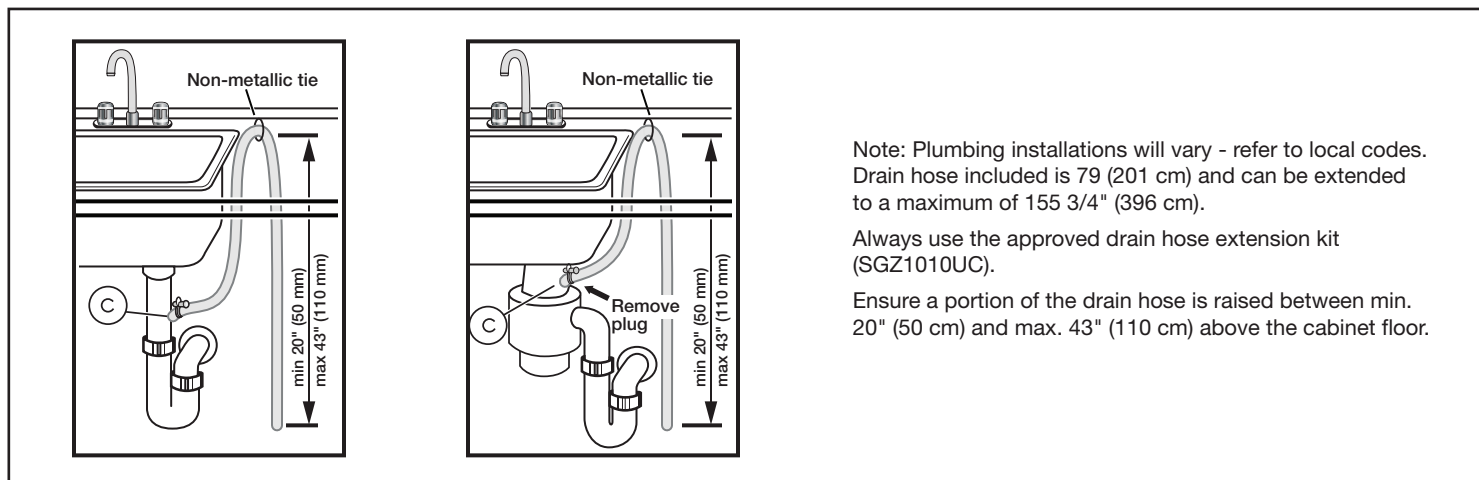

Notes: All height, width and depth dimensions are shown in inches. BSH reserves the absolute and unrestricted right to change product materials and specifications, at any time, without notice. Consult the product's installation instructions for final dimensional data and other details prior to making cutout.

24" Recessed Handle Dishwasher

800 Series – Stainless Steel SHEM78W55N

BOSCH
Invented for life

Installation Details

Accessories: To purchase Bosch accessories, cleaners & parts please visit www.bosch-home.com/us/store or call 1-800-944-2904 (Mon to Fri 5 am to 6 pm PST, Sat 6 am to 3 pm PST).