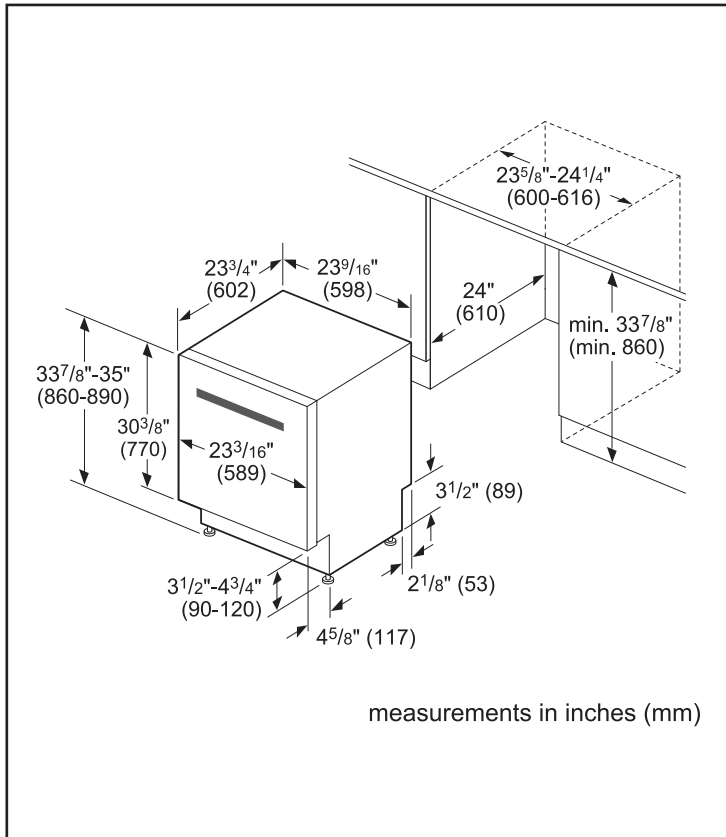

24" Recessed Handle Dishwasher

800 Series – Stainless Steel SHEM78W55N

Installation Details

Accessories: To purchase Bosch accessories, cleaners & parts please visit www.bosch-home.com/us/store or call 1-800-944-2904 (Mon to Fri 5 am to 6 pm PST, Sat 6 am to 3 pm PST).

Notes: All height, width and depth dimensions are shown in inches. BSH reserves the absolute and unrestricted right to change product materials and specifications, at any time, without notice. Consult the product's installation instructions for final dimensional data and other details prior to making cutout.

Warranties: Please see Use & Care manual or Bosch website for statement of limited warranty.

For more information on our entire line of products, go to www.bosch-home.com/us or call 1-800-944-2904

© BSH Home Appliances Corporation. All rights reserved. Bosch is a registered trademark of Robert Bosch GmbH.