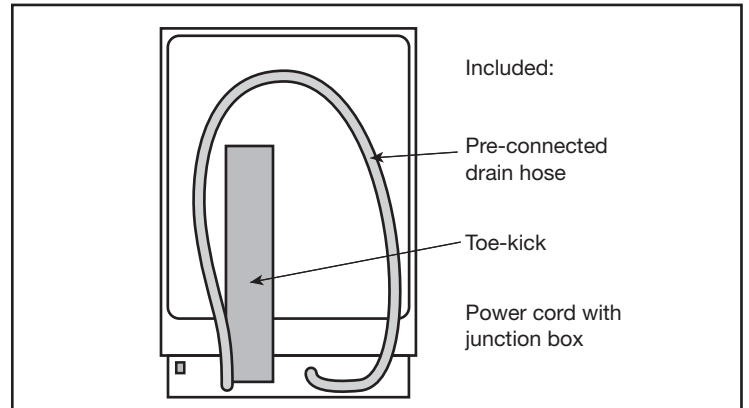

Notes: All height, width and depth dimensions are shown in inches. BSH reserves the absolute and unrestricted right to change product materials and specifications, at any time, without notice. Consult the product's installation instructions for final dimensional data and other details prior to making cutout.

24" Recessed Handle Dishwasher

800 Series – Stainless Steel SHEM78W55N

Installation Details

Accessories: To purchase Bosch accessories, cleaners & parts please visit www.bosch-home.com/us/store or call 1-800-944-2904 (Mon to Fri 5 am to 6 pm PST, Sat 6 am to 3 pm PST).