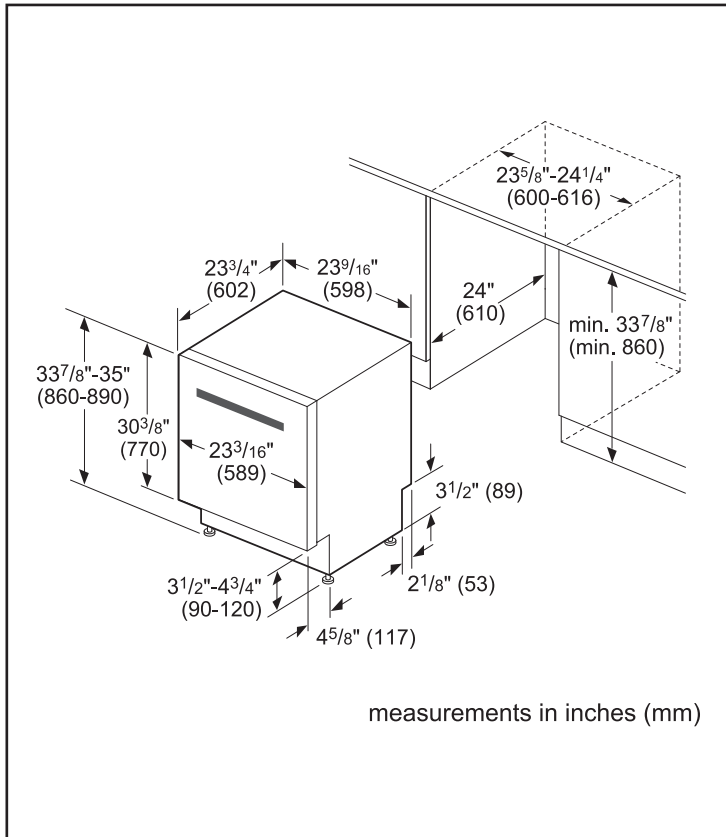

24" Recessed Handle Dishwasher

800 Series DLX – Black SHE878WD6N

Installation Details

Accessories: To purchase Bosch accessories, cleaners & parts please visit www.bosch-home.com/us/store or call 1-800-944-2904 (Mon to Fri 5 am to 6 pm PST, Sat 6 am to 3 pm PST).

Notes: All height, width and depth dimensions are shown in inches. BSH reserves the absolute and unrestricted right to change product materials and specifications, at any time, without notice. Consult the product's installation instructions for final dimensional data and other details prior to making cutout.

Warranties: Please see Use & Care manual or Bosch website for statement of limited warranty.

For more information on our entire line of products, go to www.bosch-home.com/us or call 1-800-944-2904

© BSH Home Appliances Corporation. All rights reserved. Bosch is a registered trademark of Robert Bosch GmbH.