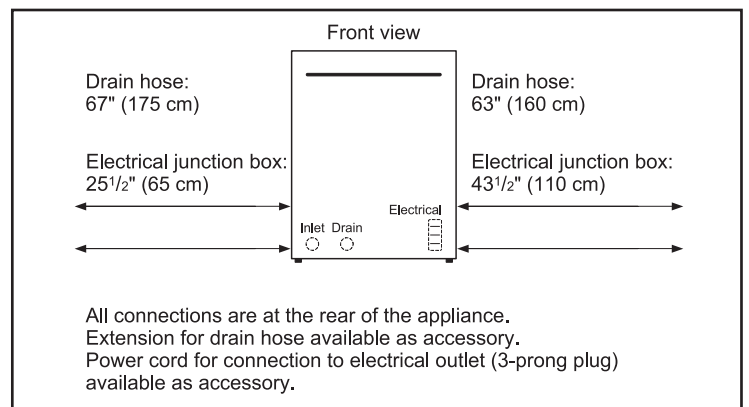

24" Recessed Handle Dishwasher

800 Series DLX – Black SHE878WD6N

Installation Details

Accessories: To purchase Bosch accessories, cleaners & parts please visit www.bosch-home.com/us/store or call 1-800-944-2904 (Mon to Fri 5 am to 6 pm PST, Sat 6 am to 3 pm PST).

Notes: All height, width and depth dimensions are shown in inches. BSH reserves the absolute and unrestricted right to change product materials and specifications, at any time, without notice. Consult the product's installation instructions for final dimensional data and other details prior to making cutout.

Warranties: Please see Use & Care manual or Bosch website for statement of limited warranty.

For more information on our entire line of products, go to www.bosch-home.com/us or call 1-800-944-2904

© BSH Home Appliances Corporation. All rights reserved. Bosch is a registered trademark of Robert Bosch GmbH.