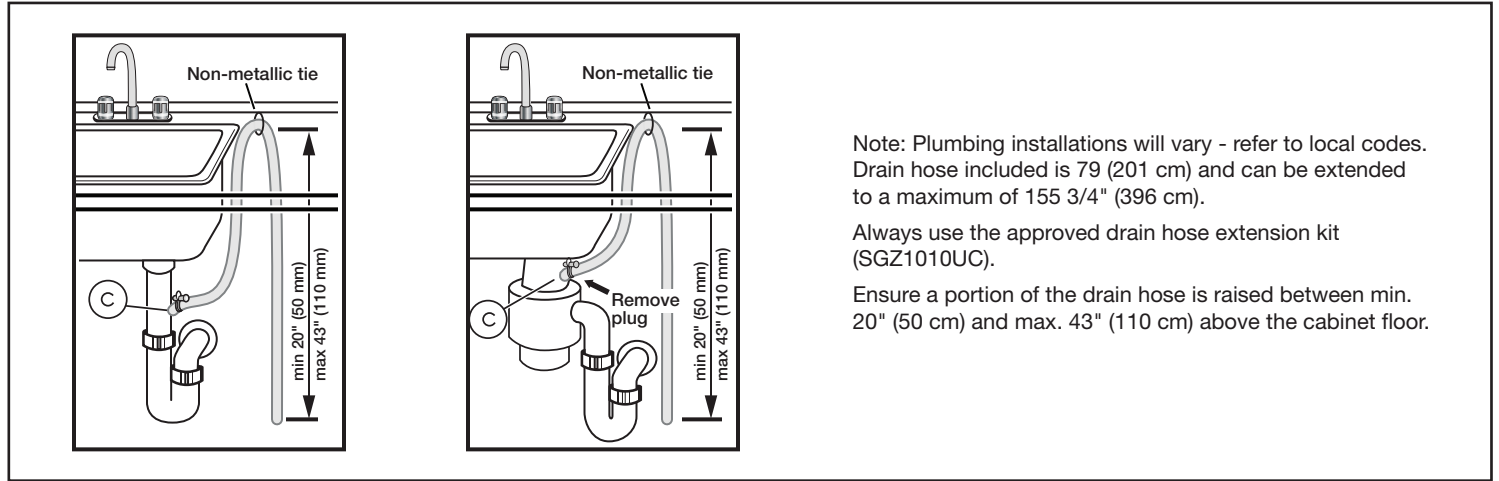

Notes: All height, width and depth dimensions are shown in inches. BSH reserves the absolute and unrestricted right to change product materials and specifications, at any time, without notice. Consult the product's installation instructions for final dimensional data and other details prior to making cutout.

24" Recessed Handle Dishwasher

800 Series DLX – Stainless Steel SHE878WD5N

BOSCH

Invented for life

Installation Details

Accessories: To purchase Bosch accessories, cleaners & parts please visit www.bosch-home.com/us/store or call 1-800-944-2904 (Mon to Fri 5 am to 6 pm PST, Sat 6 am to 3 pm PST).