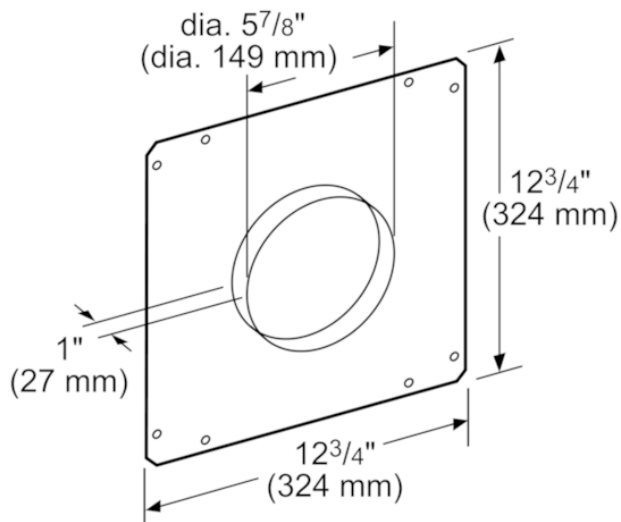

6" Round Front Plate for Downdraft HDDFTRAN6

Features and Benefits

Design

- 6" Round Front Rough-In Plate

Performance

- Ability To Use With DHG6105NUC Inline or DHG6023RUC Remote Blowers

Notes: All height, width and depth dimensions are shown in inches. *Please refer to installation instructions prior to making cutout. BSH reserves the absolute and unrestricted right to change product materials and specifications, at any time, without notice. Consult the product's installation instructions for final dimensional data and other details. Applicable product warranty can be found in a accompanying product literature or you may contact your account manager for further details.

Litho Date: 01/2019

6" Round Front Plate for Downdraft HDDFTRAN6

measurements in inches (mm)

Features

Product Description	
Product group	Accessory
Brand	Bosch
Product name / series name	
SKU	HDDFTRAN6
Internal article number	00000000000777714
EAN code	4242002915784
Product packaging dimensions (HxWxD) (in)	
Net weight (lbs)	3
Gross weight (lbs)	3
Quantity per packing unit	
Standard number of units per pallet	60
UPC code	825225921172
Name of product image	MCSA02477421_i3923_1851077_HDDFTRAN6_d

Technical Specification

Notes: All height, width and depth dimensions are shown in inches. *Please refer to installation instructions prior to making cutout. BSH reserves the absolute and unrestricted right to change product materials and specifications, at any time, without notice. Consult the product's installation instructions for final dimensional data and other details. Applicable product warranty can be found in a accompanying product literature or you may contact your account manager for further details.