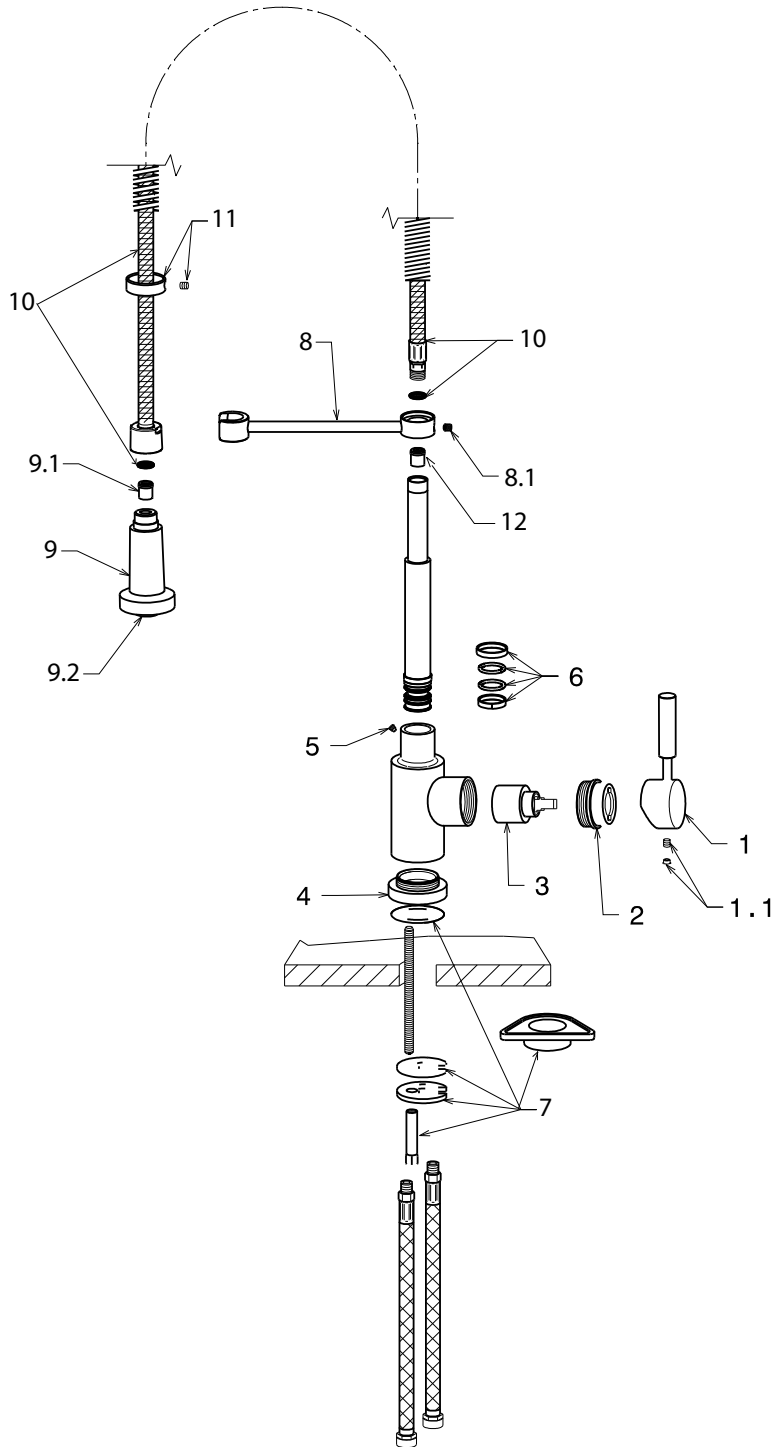

FEATURED MODEL

440558 Semi Professional, CHROME

ADDITIONAL MODELS

440557 Semi Professional, SATIN NICKEL

FEATURES

- Solid brass body and pull-down handspray
- Ceramic disk cartridge
- Extra long supply lines
- 2.2 GPM flow rate
- Installation in a 1-3/8" hole
- Color coded hot and cold supply lines
- 5" to 6" pull down
- 360 degree spout swivel
- 3" backsplash clearance off center
- 3-1/2" maximum deck thickness

JOB INFORMATION

Job Name: _____

Contact: _____

Date Specified: _____

Specifier: _____

Contractor: _____

Model 440558 shown

NOMINAL DIMENSIONS

REACH	SPOUT HEIGHT	FAUCET HEIGHT
8-3/8"	5-3/4"	19-1/4"

See next page for exploded parts drawing and parts list.

BLANCO AMERICA

800.451.5782

www.blancoamerica.com

© 2013 BLANCO AMERICA

10/14

SPEC-004

Old Model #: 157-140-CR

REPAIR PART GUIDE

Num.	Description	Part #
1, 1.1	Handle w/ screw & cap - Chrome	441859
1.1	Handle - Screw and Cap	440889
2	Cartridge Lock Nut	441861
3	Cartridge	440877
4	Round base - Chrome	441863
5	Holding screw	441745
6	O-ring set	441744
7	Mounting set	441751
8, 8.1	Handspray dock station and screw	441865
8.1	Docking station screw	441867
9, 9.1, 9.2	Handspray - Chrome	440874
9.1	Flow regulator	441448
9.2	Aerator	440766
10	Pull-out hose	441737
11	Spring ring and screw - Chrome	441868
12	Flow regulator w/ check valve	441743