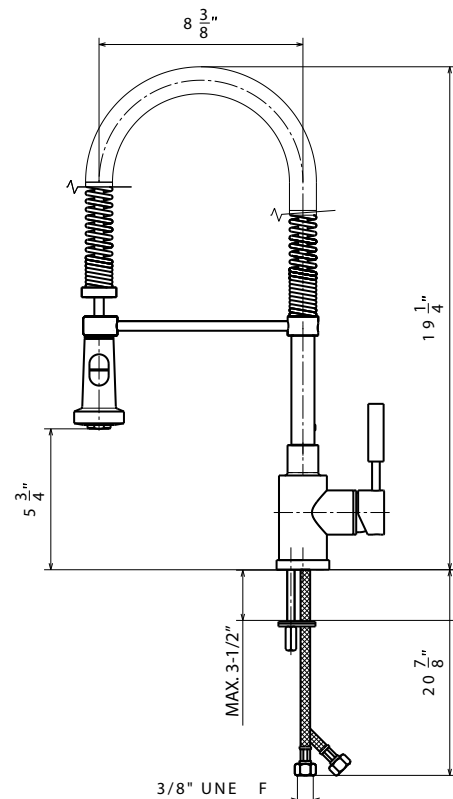

FEATURED MODEL

440558 Semi Professional, CHROME

ADDITIONAL MODELS

440557 Semi Professional, SATIN NICKEL

FEATURES

- Solid brass body and pull-down handspray
- Ceramic disk cartridge
- Extra long supply lines
- 2.2 GPM flow rate
- Installation in a 1-3/8" hole
- Color coded hot and cold supply lines
- 5" to 6" pull down
- 360 degree spout swivel
- 3" backsplash clearance off center
- 3-1/2" maximum deck thickness

JOB INFORMATION

Job Name: _____

Contact: _____

Date Specified: _____

Specifier: _____

Contractor: _____

Model 440558 shown

NOMINAL DIMENSIONS

REACH	SPOUT HEIGHT	FAUCET HEIGHT
8-3/8"	5-3/4"	19-1/4"

See next page for exploded parts drawing and parts list.

BLANCO AMERICA

800.451.5782

www.blancoamerica.com

© 2013 BLANCO AMERICA

10/14

SPEC-004

Old Model #: 157-140-CR

REPAIR PART GUIDE

Num.	Description	Part #
1, 1.1	Handle w/ screw & cap - Chrome	441859
1.1	Handle - Screw and Cap	440889
2	Cartridge Lock Nut	441861
3	Cartridge	440877
4	Round base - Chrome	441863
5	Holding screw	441745
6	O-ring set	441744
7	Mounting set	441751
8, 8.1	Handspray dock station and screw	441865
8.1	Docking station screw	441867
9, 9.1, 9.2	Handspray - Chrome	440874
9.1	Flow regulator	441448
9.2	Aerator	440766
10	Pull-out hose	441737
11	Spring ring and screw - Chrome	441868
12	Flow regulator w/ check valve	441743