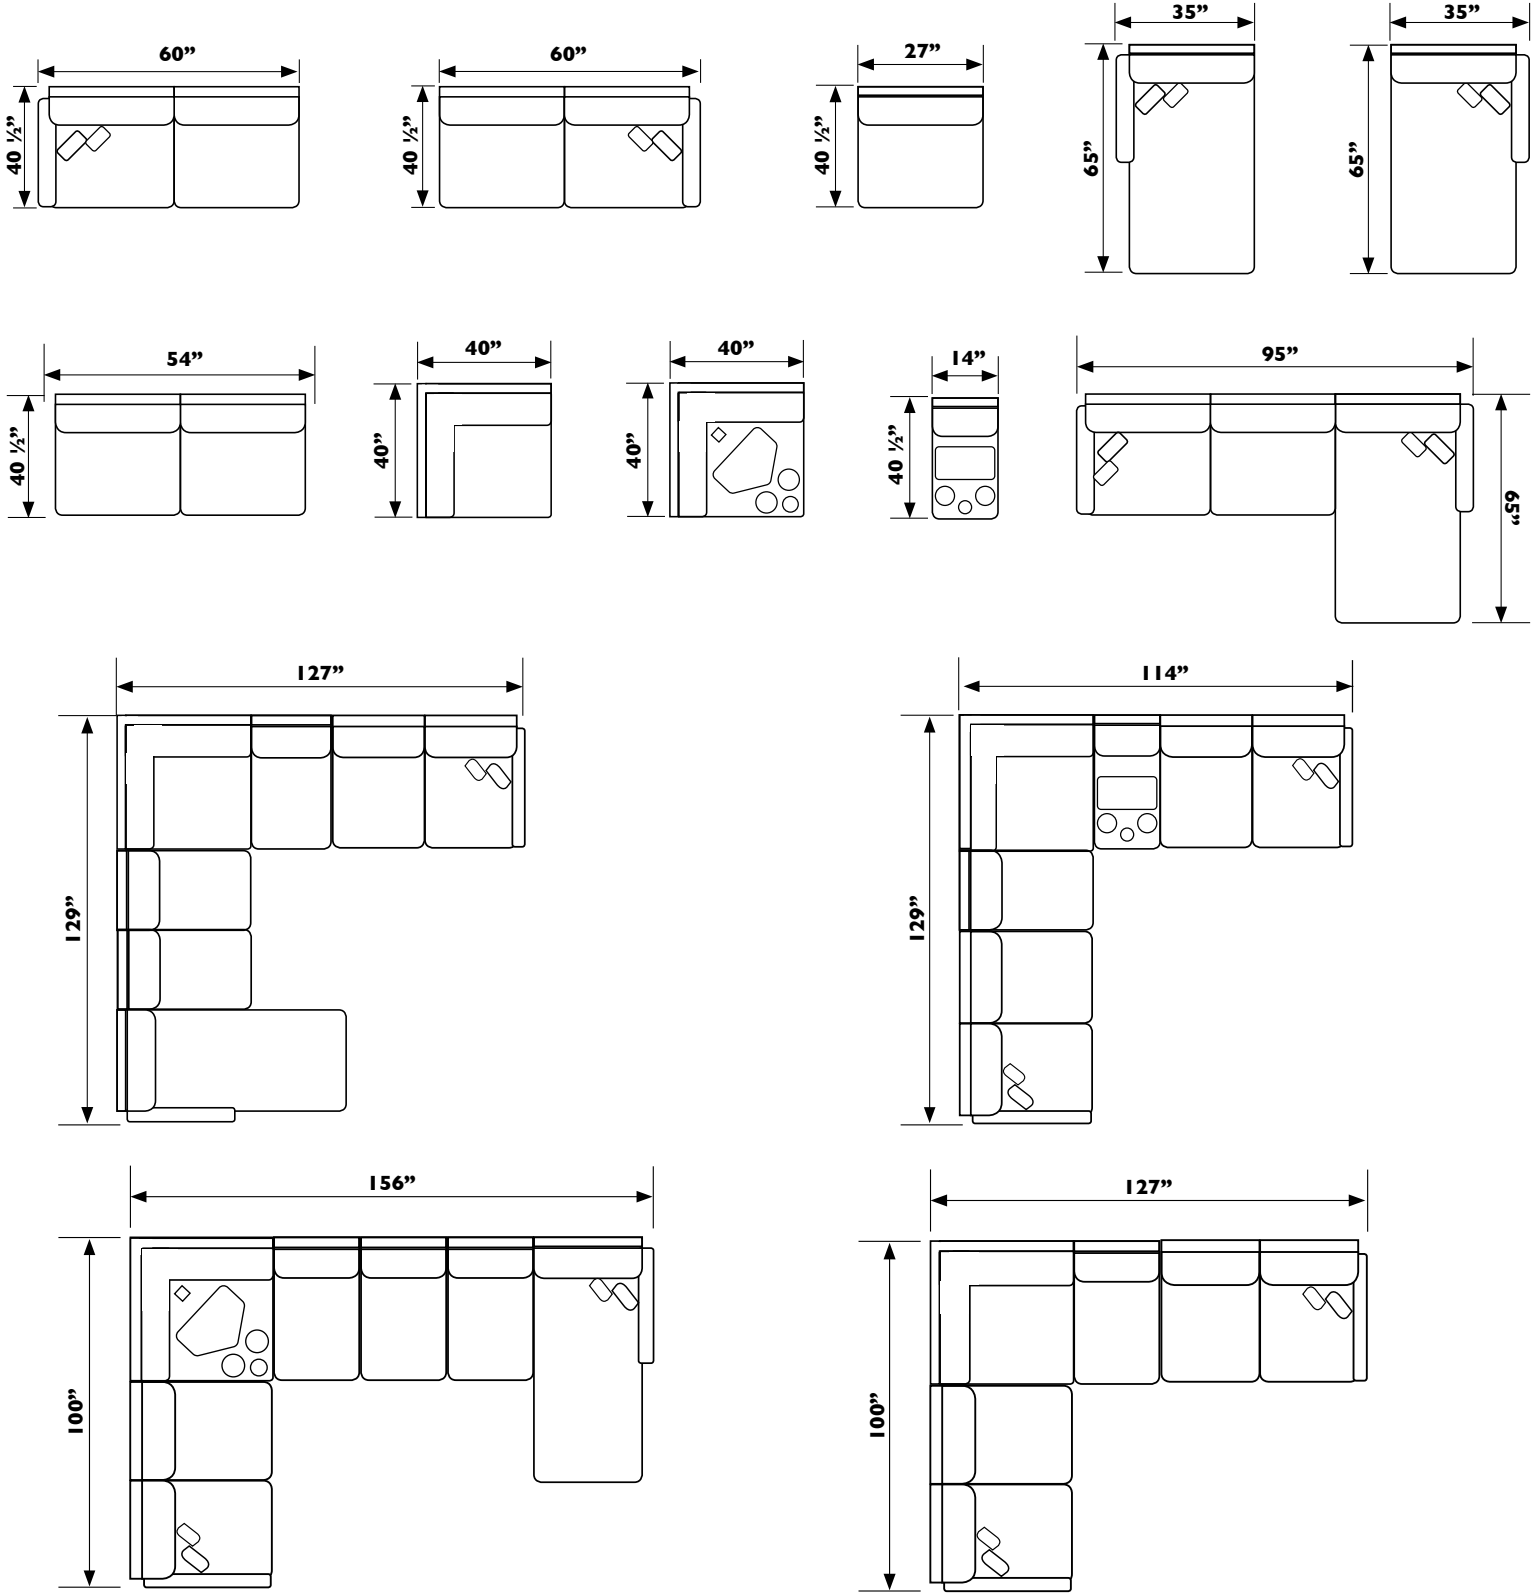

# DOVELY SECTIONAL

**M25CL - Chaise (Left Arm)\***  
**M25CR - Chaise (Right Arm)\***  
 Comes with built in USB charger

| UNIT       | SEAT       |
|------------|------------|
| H: 37 1/2" | H: 19 1/2" |
| W: 35"     | W: 27 1/2" |
| D: 65"     | D: 22 1/2" |

**M25LL - Loveseat (Left Arm)\***  
**M25LR - Loveseat (Right Arm)\***  
 Comes with built in USB charger

| UNIT       | SEAT       |
|------------|------------|
| H: 37 1/2" | H: 19 1/2" |
| W: 60"     | W: 54 1/2" |
| D: 40 1/2" | D: 22 1/2" |

**M25AL - Armless Loveseat**

| UNIT       | SEAT       |
|------------|------------|
| H: 37 1/2" | H: 19 1/2" |
| W: 54"     | W: 55 1/2" |
| D: 40 1/2" | D: 22 1/2" |

**M25AC - Armless Chair**

| UNIT       | SEAT       |
|------------|------------|
| H: 37 1/2" | H: 19 1/2" |
| W: 27"     | W: 27 1/2" |
| D: 40 1/2" | D: 22 1/2" |

**M25W - Wedge**

| UNIT       | SEAT       |
|------------|------------|
| H: 37 1/2" | H: 19 1/2" |
| W: 40"     | W: 22 1/2" |
| D: 40"     | D: 22 1/2" |

**M25WC - Wedge Console**  
 Comes with built in USB charger and 2 wireless chargers