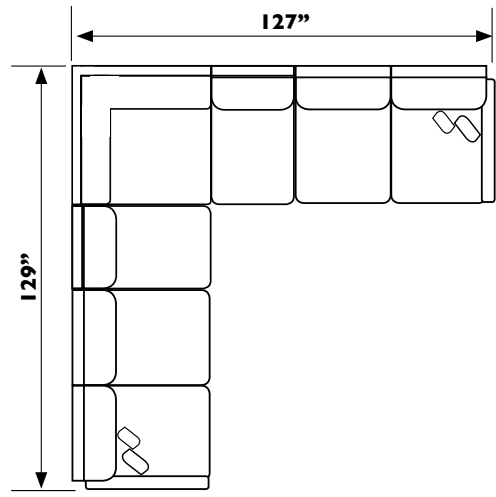

DOVELY SECTIONAL

USB charger
included.

SEE BACK FOR DETAILS!

MADE IN THE
USA

* Made in the USA of domestic and globally sourced components.

Best
Home Furnishings®

DOVELY SECTIONAL

M25CL - Chaise (Left Arm)*†
M25CR - Chaise (Right Arm)*†

UNIT	SEAT
H: 37 1/2"	H: 19 1/2"
W: 35"	W: 27 1/2"
D: 65"	D: 22 1/2"

M25LL - Loveseat (Left Arm)*†
M25LR - Loveseat (Right Arm)*†

UNIT	SEAT
H: 37 1/2"	H: 19 1/2"
W: 60"	W: 54 1/2"
D: 40 1/2"	D: 22 1/2"

M25AL - Armless Loveseat

UNIT	SEAT
H: 37 1/2"	H: 19 1/2"
W: 54"	W: 55 1/2"
D: 40 1/2"	D: 22 1/2"

M25AC - Armless Chair

UNIT	SEAT
H: 37 1/2"	H: 19 1/2"
W: 27"	W: 27 1/2"
D: 40 1/2"	D: 22 1/2"

M25W - Wedge

UNIT	SEAT
H: 37 1/2"	H: 19 1/2"
W: 40"	W: 22 1/2"
D: 40"	D: 22 1/2"