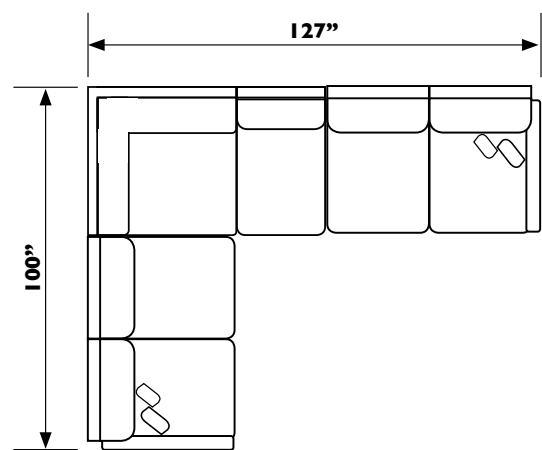

DOVELY SECTIONAL

USB charger
included.

SEE BACK FOR DETAILS!

MADE IN THE
USA

* Made in the USA of domestic and globally sourced components.

Best
Home Furnishings®

DOVELY SECTIONAL

M25CL - Chaise (Left Arm)*†
M25CR - Chaise (Right Arm)*†

UNIT	SEAT
H: 37 1/2"	H: 19 1/2"
W: 35"	W: 27 1/2"
D: 65"	D: 22 1/2"

M25LL - Loveseat (Left Arm)*†
M25LR - Loveseat (Right Arm)*†

UNIT	SEAT
H: 37 1/2"	H: 19 1/2"
W: 60"	W: 54 1/2"
D: 40 1/2"	D: 22 1/2"

M25AL - Armless Loveseat

UNIT	SEAT
H: 37 1/2"	H: 19 1/2"
W: 54"	W: 55 1/2"
D: 40 1/2"	D: 22 1/2"

M25AC - Armless Chair

UNIT	SEAT
H: 37 1/2"	H: 19 1/2"
W: 27"	W: 27 1/2"
D: 40 1/2"	D: 22 1/2"

M25W - Wedge

UNIT	SEAT
H: 37 1/2"	H: 19 1/2"
W: 40"	W: 22 1/2"
D: 40"	D: 22 1/2"