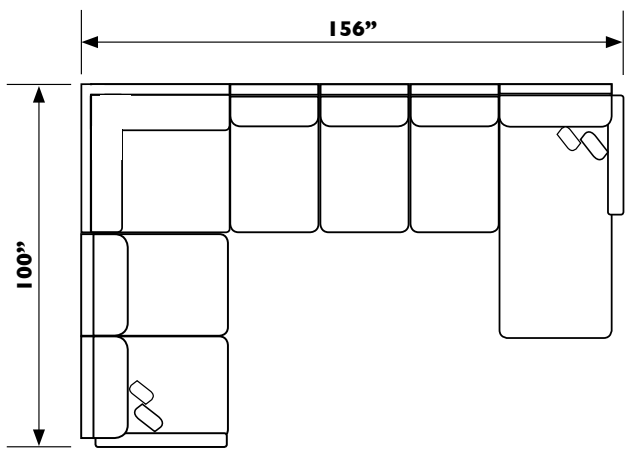

DOVELY SECTIONAL

USB charger
included.

SEE BACK FOR DETAILS!

MADE IN THE
USA

* Made in the USA of domestic and globally sourced components.

Best
Home Furnishings®

DOVELY SECTIONAL

M25CL - Chaise (Left Arm)*†
M25CR - Chaise (Right Arm)*†

UNIT	SEAT
H: 37 1/2"	H: 19 1/2"
W: 35"	W: 27 1/2"
D: 65"	D: 22 1/2"

M25LL - Loveseat (Left Arm)*†
M25LR - Loveseat (Right Arm)*†

UNIT	SEAT
H: 37 1/2"	H: 19 1/2"
W: 60"	W: 54 1/2"
D: 40 1/2"	D: 22 1/2"

M25AL - Armless Loveseat

UNIT	SEAT
H: 37 1/2"	H: 19 1/2"
W: 54"	W: 55 1/2"
D: 40 1/2"	D: 22 1/2"

M25AC - Armless Chair

UNIT	SEAT
H: 37 1/2"	H: 19 1/2"
W: 27"	W: 27 1/2"
D: 40 1/2"	D: 22 1/2"

M25W - Wedge

UNIT	SEAT
H: 37 1/2"	H: 19 1/2"
W: 40"	W: 22 1/2"
D: 40"	D: 22 1/2"