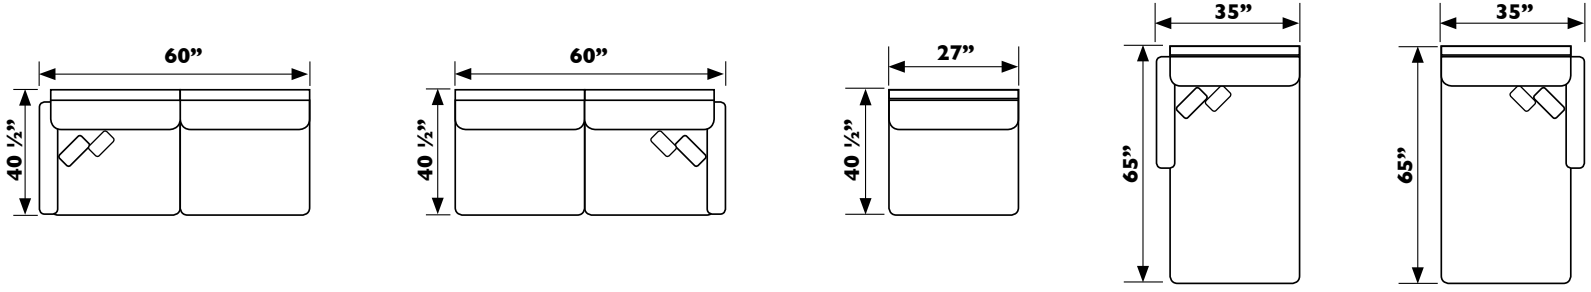

DOVELY SECTIONAL

USB charger
included.

SEE BACK FOR DETAILS!

MADE IN THE
USA

* Made in the USA of domestic and globally sourced components.

Best
Home Furnishings®

DOVELY SECTIONAL

M25CL - Chaise (Left Arm)*†
M25CR - Chaise (Right Arm)*†

UNIT	SEAT
H: 37 1/2"	H: 19 1/2"
W: 35"	W: 27 1/2"
D: 65"	D: 22 1/2"

M25LL - Loveseat (Left Arm)*†
M25LR - Loveseat (Right Arm)*†

UNIT	SEAT
H: 37 1/2"	H: 19 1/2"
W: 60"	W: 54 1/2"
D: 40 1/2"	D: 22 1/2"

M25AL - Armless Loveseat

UNIT	SEAT
H: 37 1/2"	H: 19 1/2"
W: 54"	W: 55 1/2"
D: 40 1/2"	D: 22 1/2"

M25AC - Armless Chair

UNIT	SEAT
H: 37 1/2"	H: 19 1/2"
W: 27"	W: 27 1/2"
D: 40 1/2"	D: 22 1/2"

M25W - Wedge

UNIT	SEAT
H: 37 1/2"	H: 19 1/2"
W: 40"	W: 22 1/2"
D: 40"	D: 22 1/2"