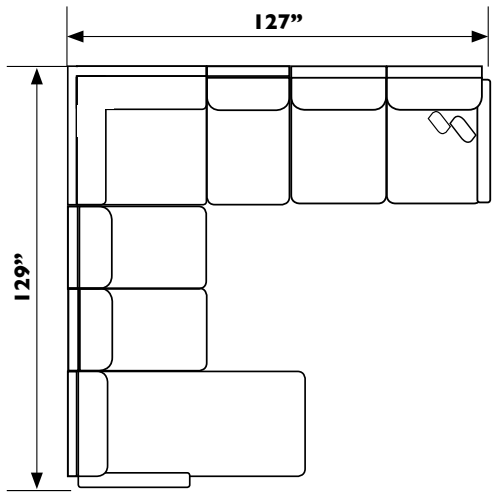

DOVELY SECTIONAL

USB charger
included.

SEE BACK FOR DETAILS!

MADE IN THE
USA

* Made in the USA of domestic and globally sourced components.

Best
Home Furnishings®

DOVELY SECTIONAL

M25CL - Chaise (Left Arm)*†
M25CR - Chaise (Right Arm)*†

UNIT	SEAT
H: 37 1/2"	H: 19 1/2"
W: 35"	W: 27 1/2"
D: 65"	D: 22 1/2"

M25LL - Loveseat (Left Arm)*†
M25LR - Loveseat (Right Arm)*†

UNIT	SEAT
H: 37 1/2"	H: 19 1/2"
W: 60"	W: 54 1/2"
D: 40 1/2"	D: 22 1/2"

M25AL - Armless Loveseat

UNIT	SEAT
H: 37 1/2"	H: 19 1/2"
W: 54"	W: 55 1/2"
D: 40 1/2"	D: 22 1/2"

M25AC - Armless Chair

UNIT	SEAT
H: 37 1/2"	H: 19 1/2"
W: 27"	W: 27 1/2"
D: 40 1/2"	D: 22 1/2"

M25W - Wedge

UNIT	SEAT
H: 37 1/2"	H: 19 1/2"
W: 40"	W: 22 1/2"
D: 40"	D: 22 1/2"