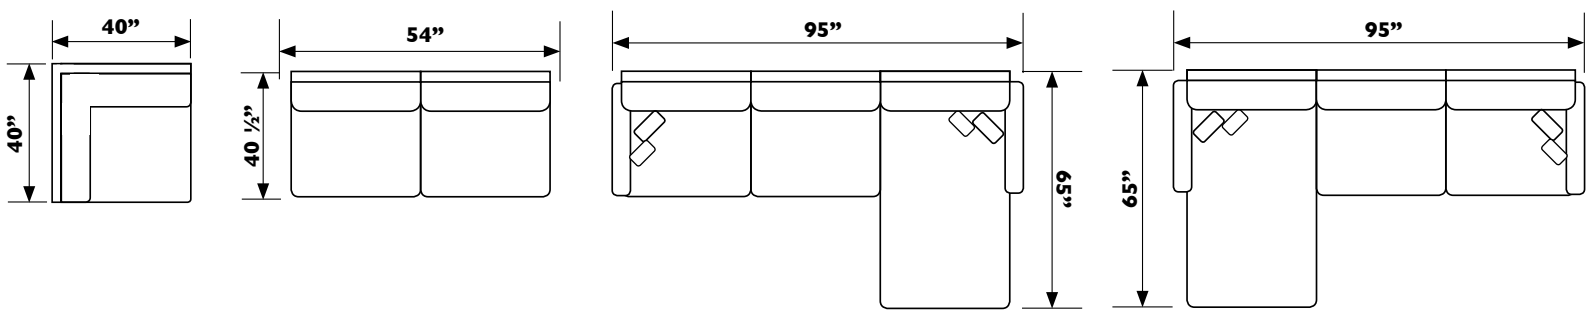

DOVELY SECTIONAL

USB charger
included.

SEE BACK FOR DETAILS!

MADE IN THE
USA

* Made in the USA of domestic and globally sourced components.

Best
Home Furnishings®

DOVELY SECTIONAL

M25CL - Chaise (Left Arm)*†
M25CR - Chaise (Right Arm)*†

UNIT	SEAT
H: 37 1/2"	H: 19 1/2"
W: 35"	W: 27 1/2"
D: 65"	D: 22 1/2"

M25LL - Loveseat (Left Arm)*†
M25LR - Loveseat (Right Arm)*†

UNIT	SEAT
H: 37 1/2"	H: 19 1/2"
W: 60"	W: 54 1/2"
D: 40 1/2"	D: 22 1/2"

M25AL - Armless Loveseat

UNIT	SEAT
H: 37 1/2"	H: 19 1/2"
W: 54"	W: 55 1/2"
D: 40 1/2"	D: 22 1/2"

M25AC - Armless Chair

UNIT	SEAT
H: 37 1/2"	H: 19 1/2"
W: 27"	W: 27 1/2"
D: 40 1/2"	D: 22 1/2"

M25W - Wedge

UNIT	SEAT
H: 37 1/2"	H: 19 1/2"
W: 40"	W: 22 1/2"
D: 40"	D: 22 1/2"