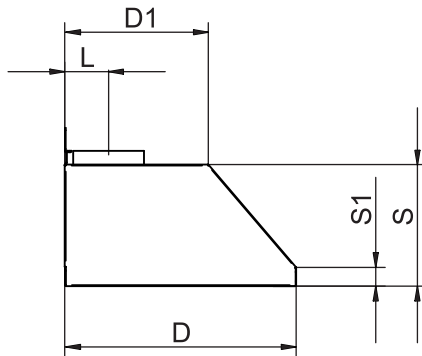

BERTAZZONI PROFESSIONAL SERIES

48" CANOPY HOOD KU48 PRO 1 X

FEATURES

Motor	3 speeds
Halogen lights	2
Filters	aluminium mesh
Motor power	600 cfm

TECHNICAL SPECIFICATIONS

Electrical Requirements	120V 60Hz
Max. Amp Usage	3.3 Amp
Certification	CSA
Warranty	2 years parts and labor
Electronic control	1
Product weight	44.1 lbs
Box weight	47.1 lbs

ACCESSORIES

Recirculation Kit	code 901154
Narrow duct cover	code 901262
Full size duct cover	code 901261
Duct cover for ceiling height 8-10 ft	code 901281
European Baffle Filter - 3 filters (optional)	code 901253

This model is not suited for recirculation

DIMENSIONS

Ref.	Description	Dimensions	
		Inches	mm
D	Hood max depth	19 ⁵/₁₆	490
D1	Hood min depth	12	305
L	Duct cover depth	3 ¹¹/₁₆	93
S	Max body hood height	10 ¹/₈	275
S1	Hood control panel height	1 ⁹/₁₆	40
W	Hood width	47 ¹³/₁₆	1214
W1	Full size duct cover width	47 ¹³/₁₆	1214
D2	Full size duct cover depth	11 ¹³/₁₆	300
H1	Full size duct cover min height	36 ¹/₄	920
H2	Full size duct cover max height	72 ¹/₂	1842
W2	Narrow duct cover width	9 ⁷/₁₆	240
D3	Narrow duct cover depth	6 ¹¹/₁₆	170
H3	Narrow duct cover min height	36 ¹/₄	920
H4	Narrow duct cover max height	72 ¹/₂	1842

INSTALLATION INSTRUCTIONS

Bertazzoni recommends to operate the appliance after it has been properly installed. Please refer to the installation manual for further details.