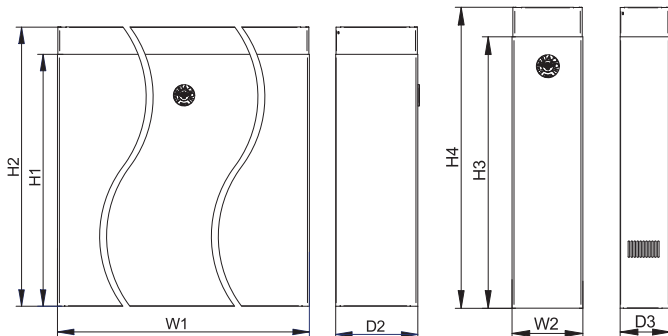

BERTAZZONI PROFESSIONAL SERIES

48" CANOPY HOOD KU48 PRO 1 X

FEATURES

Motor	3 speeds
Halogen lights	2
Filters	aluminium mesh
Motor power	600 cfm

TECHNICAL SPECIFICATIONS

Electrical Requirements	120V 60Hz
Max. Amp Usage	3.3 Amp
Certification	CSA
Warranty	2 years parts and labor
Electronic control	1
Product weight	44.1 lbs
Box weight	47.1 lbs

ACCESSORIES

Recirculation Kit	code 901154
Narrow duct cover	code 901262
Full size duct cover	code 901261
Duct cover for ceiling height 8-10 ft	code 901281
European Baffle Filter - 3 filters (optional)	code 901253

This model is not suited for recirculation

DIMENSIONS

Ref.	Description	Dimensions	
		Inches	mm
D	Hood max depth	19 ⁵/₁₆	490
D1	Hood min depth	12	305
L	Duct cover depth	3 ¹¹/₁₆	93
S	Max body hood height	10 ¹/₈	275
S1	Hood control panel height	1 ⁹/₁₆	40
W	Hood width	47 ¹³/₁₆	1214
W1	Full size duct cover width	47 ¹³/₁₆	1214
D2	Full size duct cover depth	11 ¹³/₁₆	300
H1	Full size duct cover min height	36 ¹/₄	920
H2	Full size duct cover max height	72 ¹/₂	1842
W2	Narrow duct cover width	9 ⁷/₁₆	240
D3	Narrow duct cover depth	6 ¹¹/₁₆	170
H3	Narrow duct cover min height	36 ¹/₄	920
H4	Narrow duct cover max height	72 ¹/₂	1842

INSTALLATION INSTRUCTIONS

Bertazzoni recommends to operate the appliance after it has been properly installed. Please refer to the installation manual for further details.