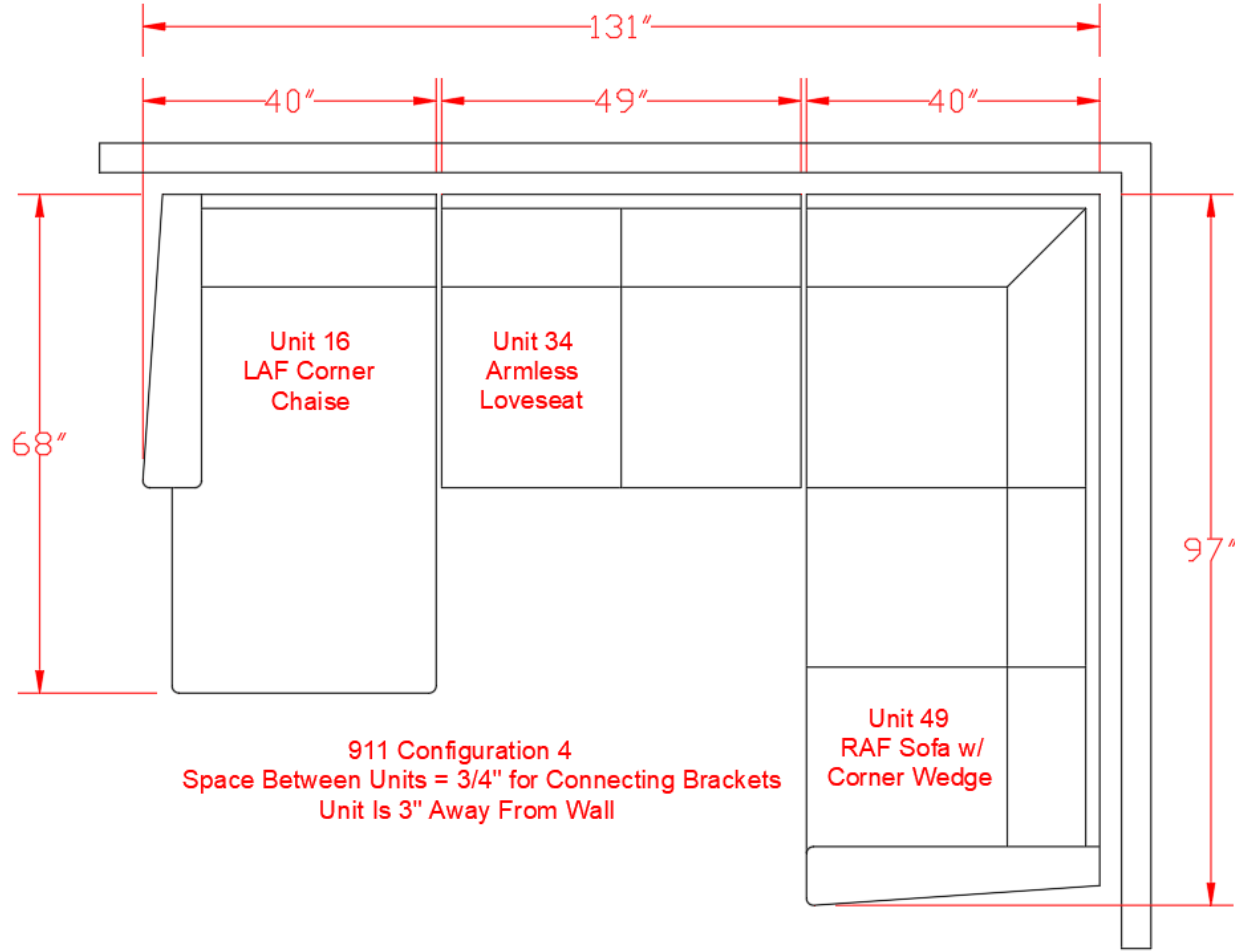

911

Sectional Dimensions

3 Piece Configuration