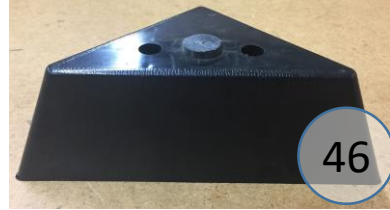

# 9110234

Call Out	Description
●	Blown Fiber
●	Cushion Chaise Pad - top Pad
●	Cushion Foam
●	KD Component
●	Cover

9110234