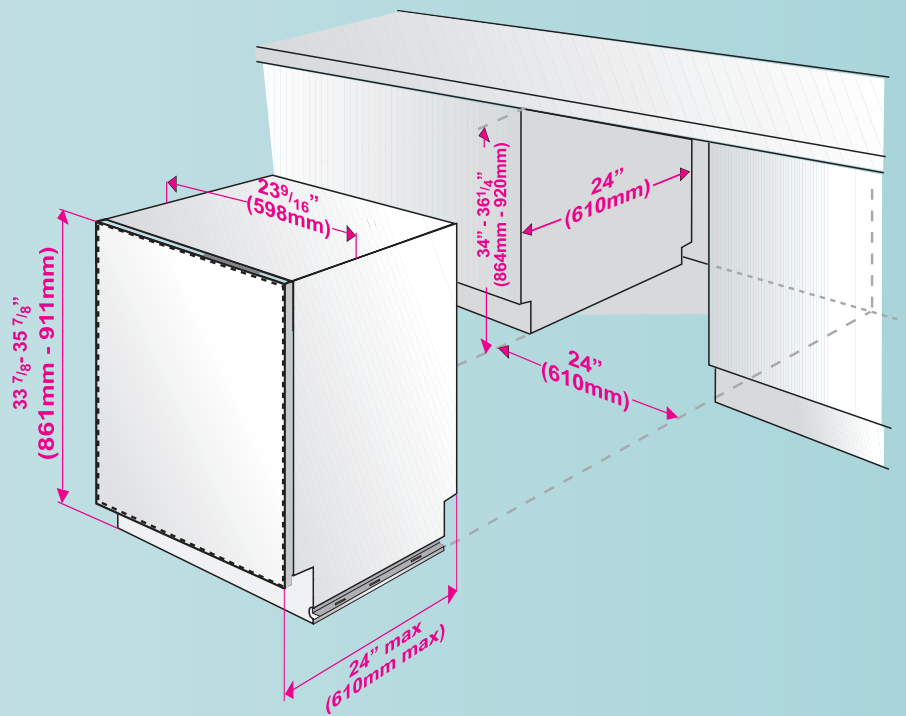

PROGRAMS

Number of programs	8
InnerClean	✓
Scrub with AqualIntense	-
Heavy Plus (167°F rinse temp)	✓
Heavy (158°F rinse temp)	✓
Auto program (131°F - 149°F rinse temp)	-
AquaFlex	✓
Normal (142°F-145°F rinse temp)	✓
Clean&Shine	-
Delicate (149°F rinse temp)	✓
Glass Care	-
Express (131°F rinse temp)	✓
Rinse & Hold	✓

DISPLAY

Program sequence	✓ / Screen
Rinse aid indicator	Electronic
Rinse aid indicator display	✓
Salt indicator display	✓
Light Indicator on Floor	✓

RACK SYSTEM

Easy fold lower rack folding tines	✓
Lower rack embossed stainless handle	-
Cutlery basket	Sliding
Upper rack (inset shelves)	4
Easy fold upper rack folding tines	✓
Acrobat System, adjustable upper rack	Loaded
Multipurpose removable 3rd rack	-
Lower basket wine glass holder	-
Nylon coated racks	✓

DIMENSIONS

Packed (HxWxD)	in	35 x 25 3/16 x 26
	cm	88,9 x 64.4 x 66.1
Packed Weight	(lb/kg)	101/46
Unpacked (HxWxD)	in	33 7/8 x 23 9/16 x 22 2/5
	cm	86 x 59.8 x 57
Unpacked Weight	(lb/kg)	95/43

ENVIRONMENTAL STANDARDS

Energy Star(R) qualified	✓
Energy consumption, kWh/year	256
Water consumption, gal/cycle (Auto cycle)	3,01 - 5,34
RoHS* compliant	✓

* Lead-free

beko