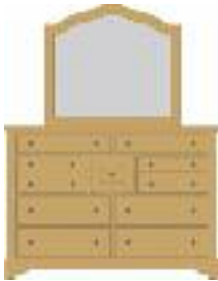

VILLA STORAGE PIECES

TRIPLE DRESSER

CHEST

MEDIA
DRESSER

NIGHT
STAND

Natural Oak