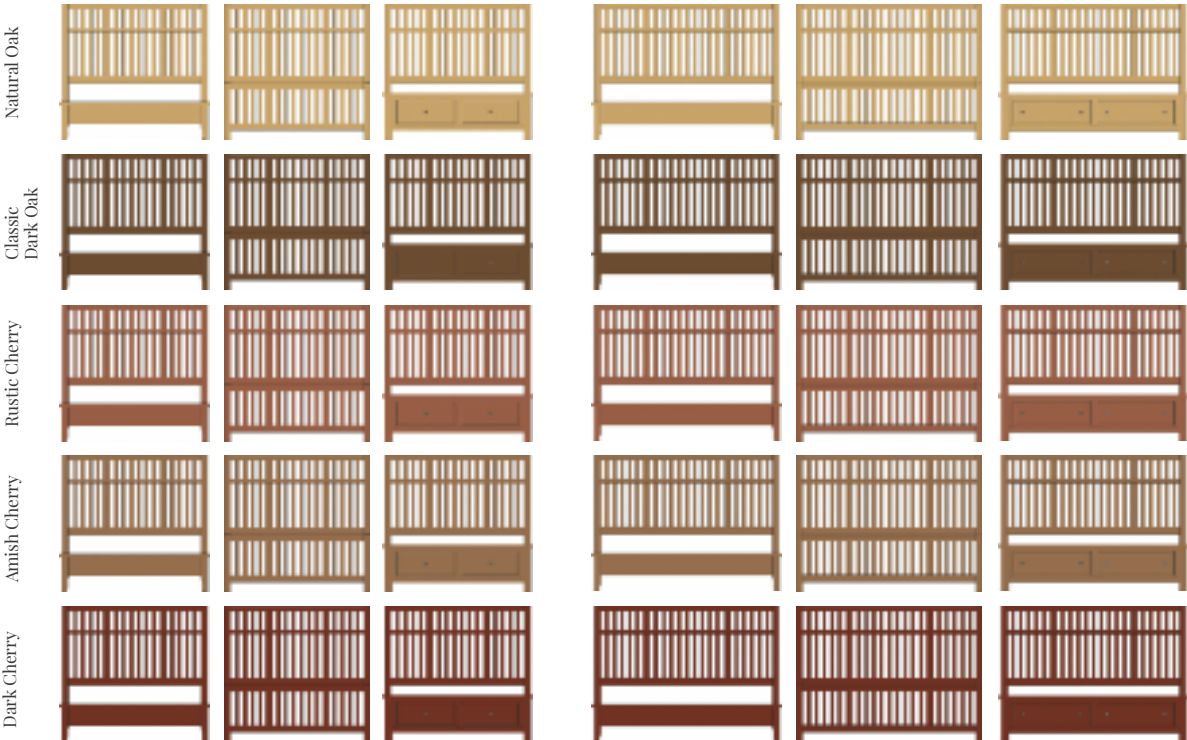

QUEEN CRAFTSMAN SLAT BED // 58" H

KING CRAFTSMAN SLAT BED // 58" H