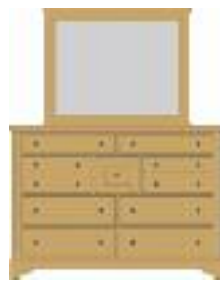

VILLA STORAGE PIECES

TRIPLE DRESSER

CHEST

MEDIA
DRESSER

NIGHT
STAND

Natural Oak