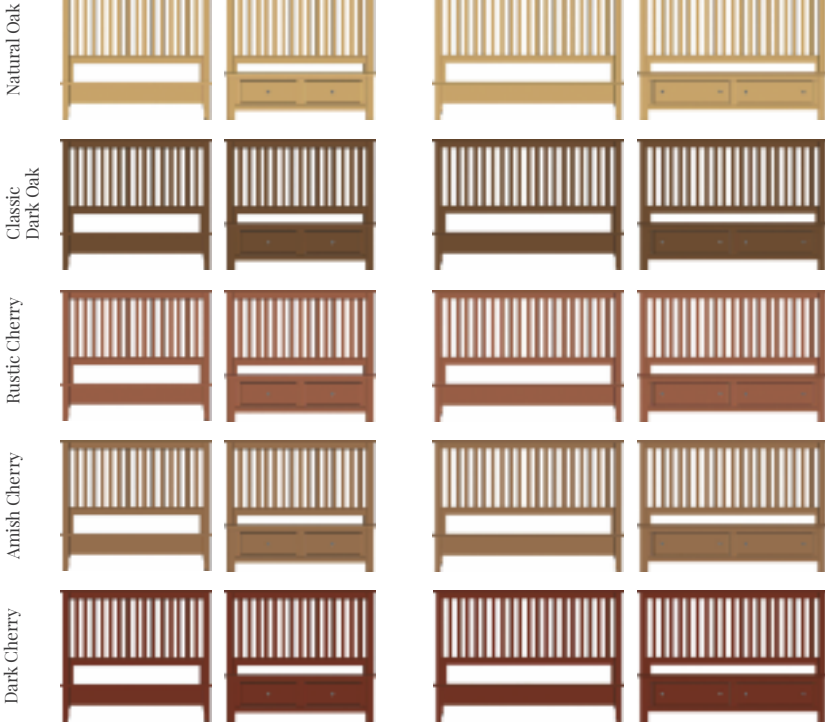

Classic Dark Oak

Rustic Cherry

Amish Cherry

Dark Cherry

VILLA STORAGE PIECES

TRIPLE DRESSER

CHEST

MEDIA
DRESSER

NIGHT
STAND

Natural Oak

Classic
Dark Oak

Rustic
Cherry

Amish
Cherry

Dark
Cherry

BEDS

QUEEN SLAT BED // 56" H

KING SLAT BED // 56" H

QUEEN CRAFTSMAN SLAT BED // 58" H

KING CRAFTSMAN SLAT BED // 58" H

BEDS

QUEEN SLEIGH BED // 58" H

KING SLEIGH BED // 58" H

TWIN PANEL BED // 54" H

FULL PANEL BED // 54" H