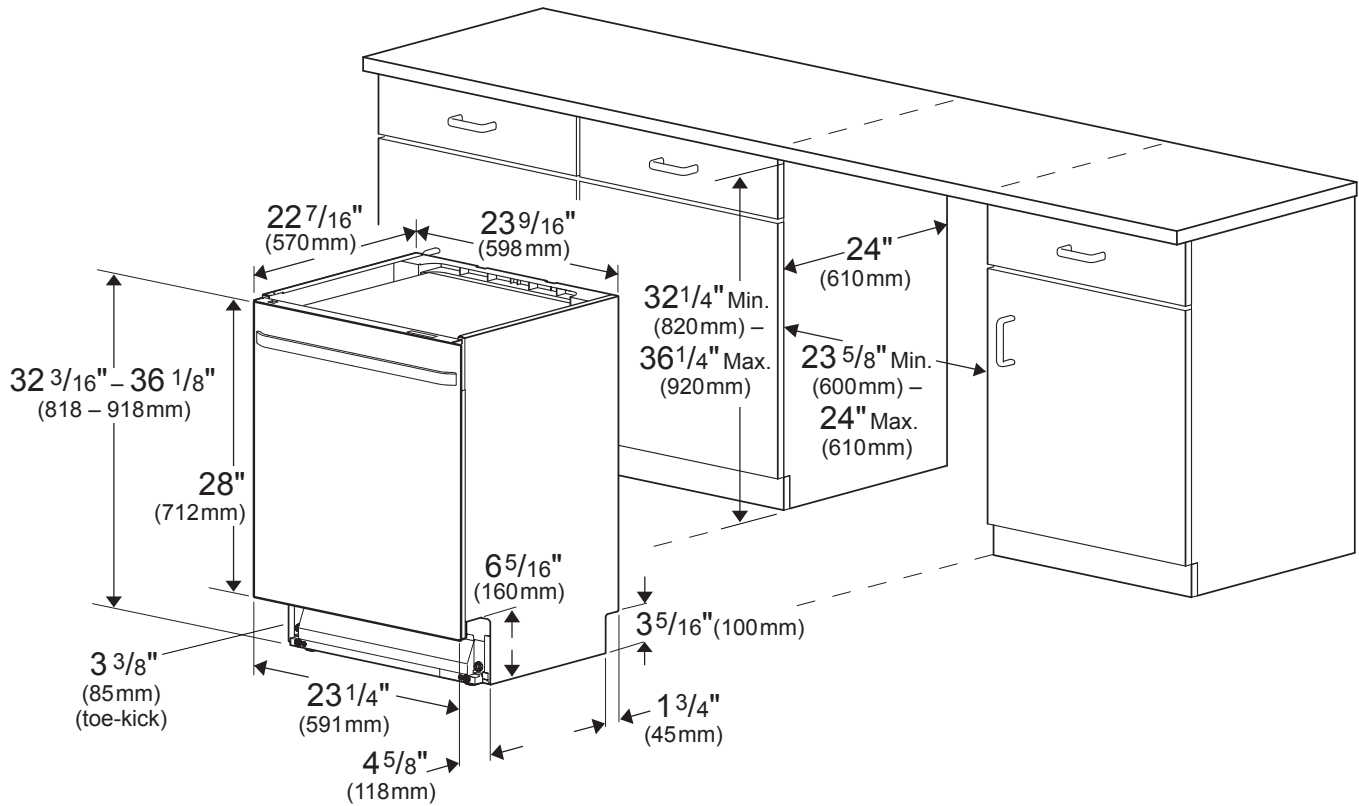

DDN25402X

Top Control, Pocket Handle Dishwasher, 5 programs, 48 dBA

NOTE TO THE INSTALLER: All height, width, and depth dimensions are shown in inches (as well as metric). Beko U.S., Inc. reserves the absolute and unrestricted right to change product materials and specifications, at any time, without notice. Please visit our website, www.BekoAppliances.com, or call 888.352.2356 to verify the latest specifications with final dimensional data and other details prior to installation and making a cutout. Applicable product limited warranty information may be found in accompanying product materials, or you may contact your account manager for further details. Proper installation is the responsibility of the installer. Product failure due to improper installation is not covered under the Limited Warranty.