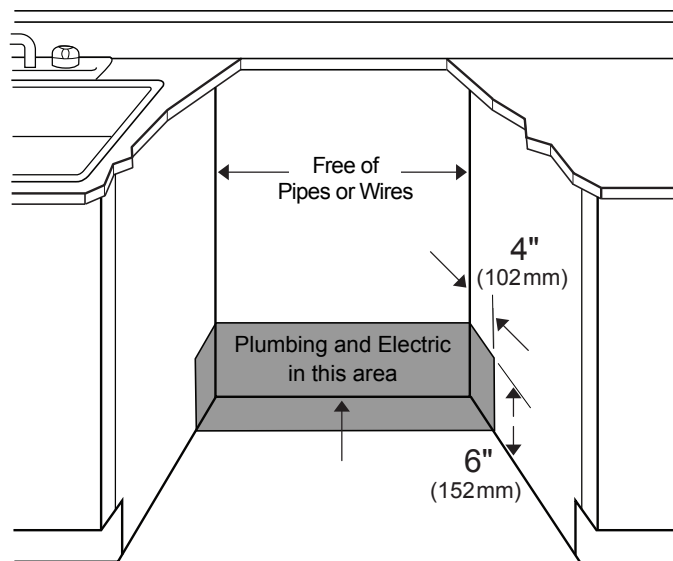

DDN25402X

Top Control, Pocket Handle Dishwasher, 5 programs, 48 dBA

NOTE TO THE INSTALLER: All height, width, and depth dimensions are shown in inches (as well as metric). Beko U.S., Inc. reserves the absolute and unrestricted right to change product materials and specifications, at any time, without notice. Please visit our website, www.BekoAppliances.com, or call 888.352.2356 to verify the latest specifications with final dimensional data and other details prior to installation and making a cutout. Applicable product limited warranty information may be found in accompanying product materials, or you may contact your account manager for further details. Proper installation is the responsibility of the installer. Product failure due to improper installation is not covered under the Limited Warranty.