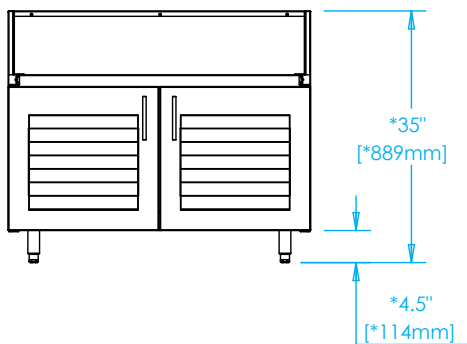

Overall Width / Installation Width	42 in (1067 mm) / 42 in (1067 mm)
Installation Depth	29.125 in (739 mm) MIN. without optional back finishing panels
Height (Below Counter)	34.25 in (829 mm) to 35.75 in (908 mm) with adjustable legs
Countertop Thickness Allowed	1 in (26 mm) MIN. to 2.25 in (57 mm) MAX.
Approximate Product Weight	150 lb (68 kg)
Gas Requirements	Natural Gas: 10 ft. (305 cm) gas hose from grill passes through bottom of cabinet.
	Bulk Propane: 10 ft. (305 cm) gas hose from grill passes through bottom of cabinet.
	Propane Cylinder: 20-pound (9 kg) propane cylinder can be used inside Kalamazoo base cabinet K-DBC42-LVP with louvered doors for proper ventilation. Do not use a cylinder inside K-DBC42-BLK with solid doors.

810 WEST WASHINGTON BOULEVARD
CHICAGO, IL 60607

8566 KRUM AVENUE
GALESBURG, MI 49053

KALAMAZOOGOURMET.COM
+1.800.868.1699

K-DBC42-LVP Base Cabinet for K42DB Built-In Gas Grill with LP Cylinder

1" [26mm] MINIMUM COUNTERTOP THICKNESS
2 1/4" [57mm] MAXIMUM COUNTERTOP THICKNESS

1" [26mm] MINIMUM COUNTERTOP THICKNESS
2 1/4" [57mm] MAXIMUM COUNTERTOP THICKNESS

* HEIGHT ADJUSTABLE +/- 3/4" [19mm]