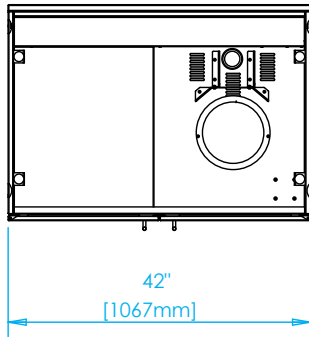

Overall Width / Installation Width	42 in (1067 mm) / 42 in (1067 mm)
Installation Depth	29.125 in (739 mm) MIN. without optional back finishing panels
Height (Below Counter)	34.25 in (829 mm) to 35.75 in (908 mm) with adjustable legs
Countertop Thickness Allowed	1 in (26 mm) MIN. to 2.25 in (57 mm) MAX.
Approximate Product Weight	150 lb (68 kg)
Gas Requirements	Natural Gas: 10 ft. (305 cm) gas hose from grill passes through bottom of cabinet.
	Bulk Propane: 10 ft. (305 cm) gas hose from grill passes through bottom of cabinet.
	Propane Cylinder: 20-pound (9 kg) propane cylinder can be used inside Kalamazoo base cabinet K-DBC42-LVP with louvered doors for proper ventilation. Do not use a cylinder inside K-DBC42-BLK with solid doors.

810 WEST WASHINGTON BOULEVARD
CHICAGO, IL 60607

8566 KRUM AVENUE
GALESBURG, MI 49053

KALAMAZOOGOURMET.COM
+1.800.868.1699

K-DBC42-LVP Base Cabinet for K42DB Built-In Gas Grill with LP Cylinder

1" [26mm] MINIMUM COUNTERTOP THICKNESS
2 1/4" [57mm] MAXIMUM COUNTERTOP THICKNESS

1" [26mm] MINIMUM COUNTERTOP THICKNESS
2 1/4" [57mm] MAXIMUM COUNTERTOP THICKNESS

* HEIGHT ADJUSTABLE +/- 3/4" [19mm]