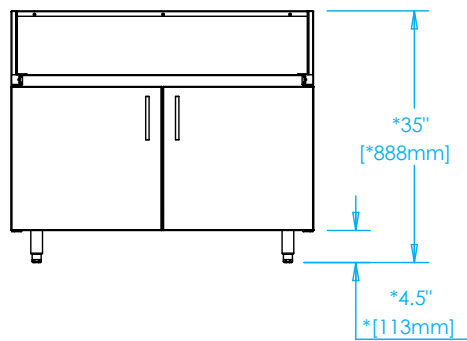

Overall Width / Installation Width	42 in (1067 mm) / 42 in (1067 mm)
Installation Depth	29.125 in (739 mm) MIN. without optional back finishing panels
Height (Below Counter)	34.25 in (829 mm) to 35.75 in (908 mm) with adjustable legs
Countertop Thickness Allowed	1 in (26 mm) MIN. to 2.25 in (57 mm) MAX.
Approximate Product Weight	150 lb (68 kg)
Gas Requirements	Natural Gas: 10 ft. (305 cm) gas hose from grill passes through bottom of cabinet.
	Bulk Propane: 10 ft. (305 cm) gas hose from grill passes through bottom of cabinet.
	Propane Cylinder: 20-pound (9 kg) propane cylinder can be used inside Kalamazoo base cabinet K-DBC42-LVP with louvered doors for proper ventilation. Do not use a cylinder inside K-DBC42-BLK with solid doors.

810 WEST WASHINGTON BOULEVARD
CHICAGO, IL 60607

8566 KRUM AVENUE
GALESBURG, MI 49053

KALAMAZOOGOURMET.COM
+1.800.868.1699

K-DBC42-LVP Base Cabinet for K42DB Built-In Gas Grill with LP Cylinder

1" [26mm] MINIMUM COUNTERTOP THICKNESS
2 1/4" [57mm] MAXIMUM COUNTERTOP THICKNESS

*HEIGHT ADJUSTABLE +/- 3/4" [19mm]

810 WEST WASHINGTON BOULEVARD
CHICAGO, IL 60607

8566 KRUM AVENUE
GALESBURG, MI 49053

KALAMAZOOGOURMET.COM
+1.800.868.1699

K-DBC42-BLK Base Cabinet for K42DB Built-In Gas Grill with Bulk Gas Connection

1" [26mm] MINIMUM COUNTERTOP THICKNESS
2 1/4" [57mm] MAXIMUM COUNTERTOP THICKNESS

* HEIGHT ADJUSTABLE +/- 3/4" [19mm]