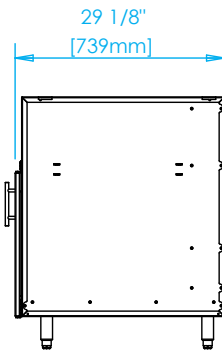

Overall Width / Installation Width	42 in (1067 mm) / 42 in (1067 mm)
Installation Depth	29.125 in (739 mm) MIN. without optional back finishing panels
Height (Below Counter)	34.25 in (829 mm) to 35.75 in (908 mm) with adjustable legs
Countertop Thickness Allowed	1 in (26 mm) MIN. to 2.25 in (57 mm) MAX.
Approximate Product Weight	150 lb (68 kg)
Gas Requirements	Natural Gas: 10 ft. (305 cm) gas hose from grill passes through bottom of cabinet.
	Bulk Propane: 10 ft. (305 cm) gas hose from grill passes through bottom of cabinet.
	Propane Cylinder: 20-pound (9 kg) propane cylinder can be used inside Kalamazoo base cabinet K-DBC42-LVP with louvered doors for proper ventilation. Do not use a cylinder inside K-DBC42-BLK with solid doors.

810 WEST WASHINGTON BOULEVARD
CHICAGO, IL 60607

8566 KRUM AVENUE
GALESBURG, MI 49053

KALAMAZOOGOURMET.COM
+1.800.868.1699

K-DBC42-LVP Base Cabinet for K42DB Built-In Gas Grill with LP Cylinder

1" [26mm] MINIMUM COUNTERTOP THICKNESS
2 1/4" [57mm] MAXIMUM COUNTERTOP THICKNESS

1" [26mm] MINIMUM COUNTERTOP THICKNESS
2 1/4" [57mm] MAXIMUM COUNTERTOP THICKNESS

* HEIGHT ADJUSTABLE +/- 3/4" [19mm]