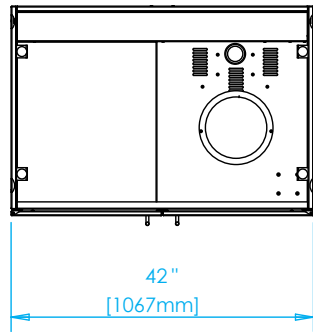

Overall Width / Installation Width	42 in (1067 mm) / 42 in (1067 mm)
Installation Depth	29.125 in (739 mm) MIN. without optional back finishing panels
Height (Below Counter)	34.25 in (829 mm) to 35.75 in (908 mm) with adjustable legs
Countertop Thickness Allowed	1 in (26 mm) MIN. to 2.25 in (57 mm) MAX.
Approximate Product Weight	150 lb (68 kg)
Gas Requirements	Natural Gas: 10 ft. (305 cm) gas hose from grill passes through bottom of cabinet.
	Bulk Propane: 10 ft. (305 cm) gas hose from grill passes through bottom of cabinet.
	Propane Cylinder: 20-pound (9 kg) propane cylinder can be used inside Kalamazoo base cabinet K-DBC42-LVP with louvered doors for proper ventilation. Do not use a cylinder inside K-DBC42-BLK with solid doors.

810 WEST WASHINGTON BOULEVARD
CHICAGO, IL 60607

8566 KRUM AVENUE
GALESBURG, MI 49053

KALAMAZOOGOURMET.COM
+1.800.868.1699

K-DBC42-LVP Base Cabinet for K42DB Built-In Gas Grill with LP Cylinder

1" [26mm] MINIMUM COUNTERTOP THICKNESS
2 1/4" [57mm] MAXIMUM COUNTERTOP THICKNESS

*HEIGHT ADJUSTABLE +/- 3/4" [19mm]

810 WEST WASHINGTON BOULEVARD
CHICAGO, IL 60607

8566 KRUM AVENUE
GALESBURG, MI 49053

KALAMAZOOGOURMET.COM
+1.800.868.1699

K-DBC42-BLK Base Cabinet for K42DB Built-In Gas Grill with Bulk Gas Connection

1" [26mm] MINIMUM COUNTERTOP THICKNESS
2 1/4" [57mm] MAXIMUM COUNTERTOP THICKNESS

* HEIGHT ADJUSTABLE +/- 3/4" [19mm]