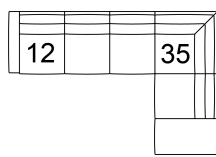

13 RHF Sofa
12 LHF Sofa
77 x 38 x 34"
196 x 97 x 87 cm

14 Armless Loveseat
46 x 38 x 34"
117 x 97 x 87 cm

15 RHF Chaise
16 LHF Chaise
30 x 60 x 34"
77 x 153 x 87 cm

22 Sofabed 60"
84 x 38 x 34"
214 x 97 x 87 cm
IA: 64" / 163 cm

33 Swivel Chair
38 x 38 x 35"
97 x 97 x 89 cm
IA: 18" / 46 cm

35 RHF Corner Chaise
36 LHF Corner Chaise
84 x 38 x 34"
214 x 97 x 87 cm

40 RHF Sofa Split
39 LHF Sofa Split
89 x 38 x 34"
227 x 97 x 87 cm

62 Pushback Chair
39 x 38 x 37"
98 x 96 x 94 cm
IA: 21" / 54 cm

POPULAR CONFIGURATIONS

07/40
92 x 89"
234 x 227 cm

07/09/08
103 x 103"
262 x 262 cm

12/35
115 x 84"
293 x 214 cm

12/40
115 x 89"
293 x 227 cm

DIMENSIONS

Seat Depth: 21" / 54 cm
Seat Height: 18" / 46 cm
Arm Depth: 24" / 61 cm
Arm Height: 25" / 64 cm

Dimensions shown as Width x Depth x Height.

Dimensions are correct at the time of printing and are subject to change without notice. Actual measurements for each item may vary from what is shown here. Please allow up to a +/- 1 inch difference. Availability may vary by region.