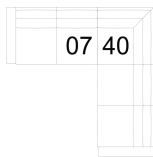

13 RHF Sofa
12 LHF Sofa
77 x 38 x 34"
196 x 97 x 87 cm

14 Armless Loveseat
46 x 38 x 34"
117 x 97 x 87 cm

15 RHF Chaise
16 LHF Chaise
30 x 60 x 34"
77 x 153 x 87 cm

22 Sofabed 60"
84 x 38 x 34"
214 x 97 x 87 cm
IA: 64" / 163 cm

33 Swivel Chair
38 x 38 x 35"
97 x 97 x 89 cm
IA: 18" / 46 cm

35 RHF Corner Chaise
36 LHF Corner Chaise
84 x 38 x 34"
214 x 97 x 87 cm

40 RHF Sofa Split
39 LHF Sofa Split
89 x 38 x 34"
227 x 97 x 87 cm

62 Pushback Chair
39 x 38 x 37"
98 x 96 x 94 cm
IA: 21" / 54 cm

POPULAR CONFIGURATIONS

07/40
92 x 89"
234 x 227 cm

07/09/08
103 x 103"
262 x 262 cm

12/35
115 x 84"
293 x 214 cm

12/40
115 x 89"
293 x 227 cm

DIMENSIONS

Seat Depth: 21" / 54 cm
Seat Height: 18" / 46 cm
Arm Depth: 24" / 61 cm
Arm Height: 25" / 64 cm

Dimensions shown as Width x Depth x Height.

Dimensions are correct at the time of printing and are subject to change without notice. Actual measurements for each item may vary from what is shown here. Please allow up to a +/- 1 inch difference. Availability may vary by region.