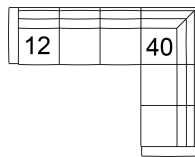

33 Swivel Chair
38 x 38 x 35"
97 x 97 x 89 cm
IA: 18" / 46 cm

35 RHF Corner Chaise
36 LHF Corner Chaise
84 x 38 x 34"
214 x 97 x 87 cm

40 RHF Sofa Split
39 LHF Sofa Split
89 x 38 x 34"
227 x 97 x 87 cm

62 Pushback Chair
39 x 38 x 37"
98 x 96 x 94 cm
IA: 21" / 54 cm

POPULAR CONFIGURATIONS

07/40
92 x 89"
234 x 227 cm

07/09/08
103 x 103"
262 x 262 cm

12/35
115 x 84"
293 x 214 cm

12/40
115 x 89"
293 x 227 cm

DIMENSIONS

Seat Depth: 21" / 54 cm
Seat Height: 18" / 46 cm
Arm Depth: 24" / 61 cm
Arm Height: 25" / 64 cm

Dimensions shown as Width x Depth x Height.

Dimensions are correct at the time of printing and are subject to change without notice. Actual measurements for each item may vary from what is shown here. Please allow up to a +/- 1 inch difference. Availability may vary by region.