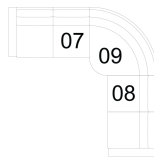

13 RHF Sofa
12 LHF Sofa
77 x 38 x 34"
196 x 97 x 87 cm

14 Armless Loveseat
46 x 38 x 34"
117 x 97 x 87 cm

15 RHF Chaise
16 LHF Chaise
30 x 60 x 34"
77 x 153 x 87 cm

22 Sofabed 60"
84 x 38 x 34"
214 x 97 x 87 cm
IA: 64" / 163 cm

33 Swivel Chair
38 x 38 x 35"
97 x 97 x 89 cm
IA: 18" / 46 cm

35 RHF Corner Chaise
36 LHF Corner Chaise
84 x 38 x 34"
214 x 97 x 87 cm

40 RHF Sofa Split
39 LHF Sofa Split
89 x 38 x 34"
227 x 97 x 87 cm

62 Pushback Chair
39 x 38 x 37"
98 x 96 x 94 cm
IA: 21" / 54 cm

POPULAR CONFIGURATIONS

07/40
92 x 89"
234 x 227 cm

07/09/08
103 x 103"
262 x 262 cm

12/35
115 x 84"
293 x 214 cm

12/40
115 x 89"
293 x 227 cm

DIMENSIONS

Seat Depth: 21" / 54 cm
Seat Height: 18" / 46 cm
Arm Depth: 24" / 61 cm
Arm Height: 25" / 64 cm

Dimensions shown as Width x Depth x Height.

Dimensions are correct at the time of printing and are subject to change without notice. Actual measurements for each item may vary from what is shown here. Please allow up to a +/- 1 inch difference. Availability may vary by region.