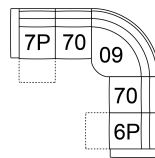

6P RHF Power Recliner w/ Power Headrest
41 x 40 x 40"
105 x 100 x 102 cm

70 Armless Chair
32 x 40 x 40"
80 x 100 x 102 cm

7P LHF Power Recliner w/ Power Headrest
41 x 40 x 40"
105 x 100 x 102 cm

W0 Wedge w/Storage
17 x 40 x 35"
43 x 102 x 89 cm

W1 Wedge 45 Degree w/Storage
37 x 38 x 35"
93 x 97 x 89 cm

W2 Console w/Storage
14 x 40 x 35"
34 x 102 x 89 cm

POPULAR CONFIGURATIONS

7P/W2/70/09/2P/6P
133 x 120"
338 x 305 cm

7P/W2/70/09/70/6P
133 x 120"
338 x 305 cm

7P/70/09/2P/6P
120 x 120"
305 x 305 cm

7P/70/09/70/6P
120 x 120"
305 x 305 cm

DIMENSIONS

Seat Depth: 20" / 50 cm
Seat Height: 20" / 51 cm
Arm Depth: 35" / 89 cm
Arm Height: 25" / 64 cm
Reclined Depth: 63" / 161 cm

Dimensions shown as Width x Depth x Height.

Dimensions are correct at the time of printing and are subject to change without notice. Actual measurements for each item may vary from what is shown here. Please allow up to a +/- 1 inch difference. Availability may vary by region.