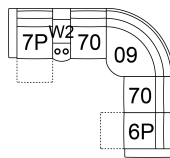

6P RHF Power Recliner w/ Power Headrest
41 x 40 x 40"
105 x 100 x 102 cm

70 Armless Chair
32 x 40 x 40"
80 x 100 x 102 cm

7P LHF Power Recliner w/ Power Headrest
41 x 40 x 40"
105 x 100 x 102 cm

W0 Wedge w/Storage
17 x 40 x 35"
43 x 102 x 89 cm

W1 Wedge 45 Degree w/Storage
37 x 38 x 35"
93 x 97 x 89 cm

W2 Console w/Storage
14 x 40 x 35"
34 x 102 x 89 cm

POPULAR CONFIGURATIONS

7P/W2/70/09/2P/6P
133 x 120"
338 x 305 cm

7P/W2/70/09/70/6P
133 x 120"
338 x 305 cm

7P/70/09/2P/6P
120 x 120"
305 x 305 cm

7P/70/09/70/6P
120 x 120"
305 x 305 cm

DIMENSIONS

Seat Depth: 20" / 50 cm
Seat Height: 20" / 51 cm
Arm Depth: 35" / 89 cm
Arm Height: 25" / 64 cm
Reclined Depth: 63" / 161 cm

Dimensions shown as Width x Depth x Height.

Dimensions are correct at the time of printing and are subject to change without notice. Actual measurements for each item may vary from what is shown here. Please allow up to a +/- 1 inch difference. Availability may vary by region.