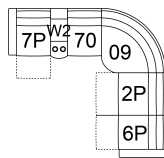

63 Loveseat Power Recliner w/ Power Headrest
67 x 40 x 40"
169 x 100 x 102 cm
IA: 47" / 120 cm

68 Console Loveseat Power Recliner w/ Power Headrest
79 x 40 x 40"
201 x 100 x 102 cm

6H Armless Power Recliner w/ Power Headrest
32 x 40 x 40"
80 x 100 x 102 cm

6P RHF Power Recliner w/ Power Headrest
41 x 40 x 40"
105 x 100 x 102 cm

70 Armless Chair
32 x 40 x 40"
80 x 100 x 102 cm

7P LHF Power Recliner w/ Power Headrest
41 x 40 x 40"
105 x 100 x 102 cm

W0 Wedge w/Storage
17 x 40 x 35"
43 x 102 x 89 cm

W1 Wedge 45 Degree w/Storage
37 x 38 x 35"
93 x 97 x 89 cm

W2 Console w/Storage
14 x 40 x 35"
34 x 102 x 89 cm

POPULAR CONFIGURATIONS

7P/W2/70/09/2P/6P
133 x 120"
338 x 305 cm

7P/W2/70/09/70/6P
133 x 120"
338 x 305 cm

7P/70/09/2P/6P
120 x 120"
305 x 305 cm

7P/70/09/70/6P
120 x 120"
305 x 305 cm

DIMENSIONS

Seat Depth: 20" / 50 cm
Seat Height: 20" / 51 cm
Arm Depth: 35" / 89 cm
Arm Height: 25" / 64 cm
Reclined Depth: 63" / 161 cm