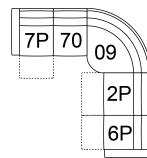

6P RHF Power Recliner w/ Power Headrest
41 x 40 x 40"
105 x 100 x 102 cm

70 Armless Chair
32 x 40 x 40"
80 x 100 x 102 cm

7P LHF Power Recliner w/ Power Headrest
41 x 40 x 40"
105 x 100 x 102 cm

W0 Wedge w/Storage
17 x 40 x 35"
43 x 102 x 89 cm

W1 Wedge 45 Degree w/Storage
37 x 38 x 35"
93 x 97 x 89 cm

W2 Console w/Storage
14 x 40 x 35"
34 x 102 x 89 cm

POPULAR CONFIGURATIONS

7P/W2/70/09/2P/6P
133 x 120"
338 x 305 cm

7P/W2/70/09/70/6P
133 x 120"
338 x 305 cm

7P/70/09/2P/6P
120 x 120"
305 x 305 cm

7P/70/09/70/6P
120 x 120"
305 x 305 cm

DIMENSIONS

Seat Depth: 20" / 50 cm
Seat Height: 20" / 51 cm
Arm Depth: 35" / 89 cm
Arm Height: 25" / 64 cm
Reclined Depth: 63" / 161 cm

Dimensions shown as Width x Depth x Height.

Dimensions are correct at the time of printing and are subject to change without notice. Actual measurements for each item may vary from what is shown here. Please allow up to a +/- 1 inch difference. Availability may vary by region.