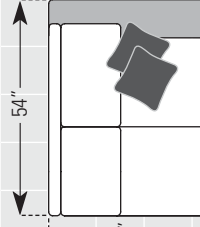

DIMENSIONS:

		Length	Depth	Height	Inside Length	Seat Height	Seat Depth	Arm Height
393-21	LAF Corner Sofa	92	39	38	65	20	21	25
▶ 393-22	RAF Corner Sofa (<i>shown</i>)	92	39	38	65	20	21	25
▶ 393-14	LAF Sofa (<i>shown</i>)	76	39	38	66	20	21	25
393-15	RAF Sofa	76	39	38	66	20	21	25
393-24	LAF Loveseat	54	39	38	44	20	21	25
393-25	RAF Loveseat	54	39	38	44	20	21	25
393-34	LAF Chair	32	39	38	22	20	21	25
393-35	RAF Chair	32	39	38	22	20	21	25
393-44	LAF Chaise	32	65	38	22	20	48	25
393-45	RAF Chaise	32	65	38	22	20	48	25
393-16	Armless Sofa	66	38	38	66	20	21	-
393-26	Armless Loveseat	44	38	38	44	20	21	-
393-36	Armless Chair	22	38	38	22	20	21	-
393-32	Corner Chair	38	38	38	21	20	21	-
393-53	Wedge	74	38	38	51	20	21	-

SMITH BROTHERS of B E R N E

WEB VERSION: DIAGRAM NOT TO SCALE

All dimensions are approximate. See www.smithbrothersfurniture.com for more information.

ITEM #21 LAF CORNER SOFA
INSIDE LENGTH: 65"

ITEM #22 RAF CORNER SOFA
INSIDE LENGTH: 65"

ITEM #14 LAF SOFA
INSIDE LENGTH: 66"

ITEM #15 RAF SOFA
INSIDE LENGTH: 66"

ITEM #53 WEDGE

ITEM #24 LAF LOVESEAT
INSIDE LENGTH: 44"

ITEM #25 RAF LOVESEAT
INSIDE LENGTH: 44"

ITEM #34 LAF CHAIR
INSIDE LENGTH: 22"

ITEM #35 RAF CHAIR
INSIDE LENGTH: 22"

ITEM #44 LAF CHAISE
INSIDE LENGTH: 22"
SEAT DEPTH: 48"

ITEM #45 RAF CHAISE
INSIDE LENGTH: 22"
SEAT DEPTH: 48"

ITEM #16 ARMLESS SOFA

ITEM #26 ARMLESS LOVESEAT

ITEM #36 ARMLESS CHAIR