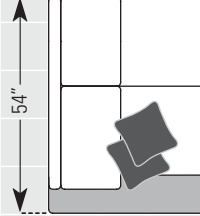

DIMENSIONS:

		Length	Depth	Height	Inside Length	Seat Height	Seat Depth	Arm Height
393-21	LAF Corner Sofa	92	39	38	65	20	21	25
▶ 393-22	RAF Corner Sofa (<i>shown</i>)	92	39	38	65	20	21	25
▶ 393-14	LAF Sofa (<i>shown</i>)	76	39	38	66	20	21	25
393-15	RAF Sofa	76	39	38	66	20	21	25
393-24	LAF Loveseat	54	39	38	44	20	21	25
393-25	RAF Loveseat	54	39	38	44	20	21	25
393-34	LAF Chair	32	39	38	22	20	21	25
393-35	RAF Chair	32	39	38	22	20	21	25
393-44	LAF Chaise	32	65	38	22	20	48	25
393-45	RAF Chaise	32	65	38	22	20	48	25
393-16	Armless Sofa	66	38	38	66	20	21	-
393-26	Armless Loveseat	44	38	38	44	20	21	-
393-36	Armless Chair	22	38	38	22	20	21	-
393-32	Corner Chair	38	38	38	21	20	21	-
393-53	Wedge	74	38	38	51	20	21	-

LAF = Left Arm Facing, RAF = Right Arm Facing

All dimensions are approximate.
For more detailed information go to: www.smithbrothersfurniture.com

B 393 Style Sectional

393 STYLE SECTIONAL

AVAILABLE PIECES | PILLOWS ARE NOT STANDARD ON LEATHER STYLES

SMITH BROTHERS of B E R N E

WEB VERSION: DIAGRAM NOT TO SCALE

All dimensions are approximate. See www.smithbrothersfurniture.com for more information.

ITEM #21 LAF CORNER SOFA
INSIDE LENGTH: 65"

ITEM #22 RAF CORNER SOFA
INSIDE LENGTH: 65"

ITEM #14 LAF SOFA
INSIDE LENGTH: 66"

ITEM #15 RAF SOFA
INSIDE LENGTH: 66"

ITEM #53 WEDGE

ITEM #24 LAF LOVESEAT
INSIDE LENGTH: 44"

ITEM #25 RAF LOVESEAT
INSIDE LENGTH: 44"

ITEM #34 LAF CHAIR
INSIDE LENGTH: 22"