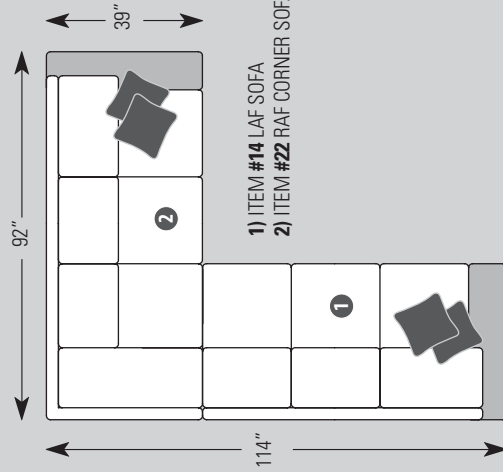

ITEM #44 LAF CHAISE
INSIDE LENGTH: 22"
SEAT DEPTH: 48"

ITEM #45 RAF CHAISE
INSIDE LENGTH: 22"
SEAT DEPTH: 48"

EXAMPLE COMBINATIONS

1) ITEM #14 LAF SOFA
2) ITEM #22 RAF CORNER SOFA