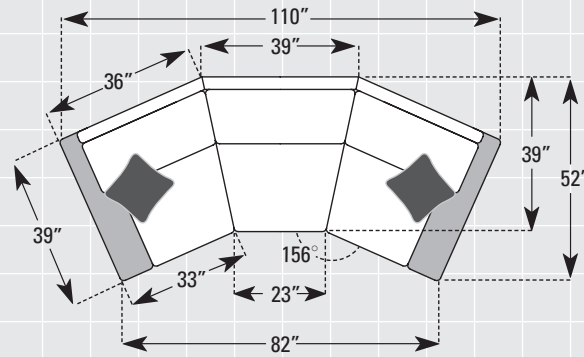

ITEM #32 CORNER CHAIR

COMMON DIMENSIONS

These dimensions are the same for all pieces in this group.

OVERALL HEIGHT	38"
SEAT HEIGHT	20"
SEAT DEPTH (EXCEPT CHAISE)	21"
ARM HEIGHT	25"

NOTE: 393 style pieces with arms are 1" deeper overall than armless pieces because the front arm panels extend beyond the seat cushions.

DIMENSIONS:

		Length	Depth	Height	Inside Length	Seat Height	Seat Depth	Arm Height
393-12	Conversation Sofa	110	52	38	82	20	21	25
393-51	Angular Ottoman	44	30	17	-	-	-	-

All dimensions are approximate.
For more detailed information go to: www.smithbrothersfurniture.com

393-12 Conversation Sofa

WEB VERSION: DIAGRAMS ARE NOT TO SCALE
ALL DIMENSIONS ARE APPROXIMATE

393-12 CONVERSATION SOFA

COMMON DIMENSIONS:

OVERALL HEIGHT.....	38"
SEAT HEIGHT.....	20"
ARM HEIGHT.....	25"
SEAT DEPTH.....	21"
LEG HEIGHT.....	3.25"