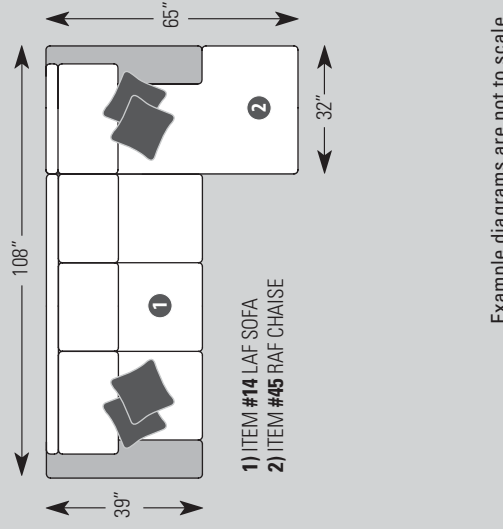

ITEM #32 CORNER CHAIR

COMMON DIMENSIONS

These dimensions are the same for all pieces in this group.

OVERALL HEIGHT	38"
SEAT HEIGHT	20"
SEAT DEPTH (EXCEPT CHAISE)	21"
ARM HEIGHT	25"

NOTE: 393 style pieces with arms are 1" deeper overall than armless pieces because the front arm panels extend beyond the seat cushions.

Standard Pillows

2 Style #35, 20" pillows with welt cord and corner pleats per fabric sectional piece with an arm. Leather pieces are not standard with pillows.

LAF = Left Arm Facing, RAF = Right Arm Facing

EXAMPLE COMBINATIONS

1) ITEM #14 LAF SOFA
2) ITEM #22 RAF CORNER SOFA

1) ITEM #14 LAF SOFA
2) ITEM #45 RAF CHAISE

Example diagrams are not to scale.

CONVERSATION SOFA

393
FABRIC
style

Note: Angular ottoman standard with casters.

DIMENSIONS:

		Length	Depth	Height	Inside Length	Seat Height	Seat Depth	Arm Height
393-12	Conversation Sofa	110	52	38	82	20	21	25
393-51	Angular Ottoman	44	30	17	-	-	-	-

All dimensions are approximate.
For more detailed information go to: www.smithbrothersfurniture.com