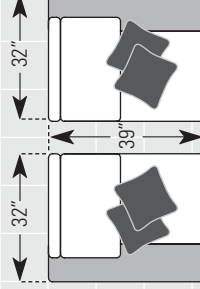

DIMENSIONS:

		Length	Depth	Height	Inside Length	Seat Height	Seat Depth	Arm Height
393-21	LAF Corner Sofa	92	39	38	65	20	21	25
▶ 393-22	RAF Corner Sofa (<i>shown</i>)	92	39	38	65	20	21	25
▶ 393-14	LAF Sofa (<i>shown</i>)	76	39	38	66	20	21	25
393-15	RAF Sofa	76	39	38	66	20	21	25
393-24	LAF Loveseat	54	39	38	44	20	21	25
393-25	RAF Loveseat	54	39	38	44	20	21	25
393-34	LAF Chair	32	39	38	22	20	21	25
393-35	RAF Chair	32	39	38	22	20	21	25
393-44	LAF Chaise	32	65	38	22	20	48	25
393-45	RAF Chaise	32	65	38	22	20	48	25
393-16	Armless Sofa	66	38	38	66	20	21	-
393-26	Armless Loveseat	44	38	38	44	20	21	-
393-36	Armless Chair	22	38	38	22	20	21	-
393-32	Corner Chair	38	38	38	21	20	21	-
393-53	Wedge	74	38	38	51	20	21	-

SMITH BROTHERS of B E R N E

WEB VERSION: DIAGRAM NOT TO SCALE

All dimensions are approximate. See www.smithbrothersfurniture.com for more information.

ITEM #21 LAF CORNER SOFA
INSIDE LENGTH: 65"

ITEM #22 RAF CORNER SOFA
INSIDE LENGTH: 65"

ITEM #14 LAF SOFA
INSIDE LENGTH: 66"

ITEM #15 RAF SOFA
INSIDE LENGTH: 66"

ITEM #53 WEDGE

ITEM #24 LAF LOVESEAT
INSIDE LENGTH: 44"

ITEM #25 RAF LOVESEAT
INSIDE LENGTH: 44"

ITEM #34 LAF CHAIR
INSIDE LENGTH: 22"

ITEM #35 RAF CHAIR
INSIDE LENGTH: 22"

ITEM #44 LAF CHAISE
INSIDE LENGTH: 22"
SEAT DEPTH: 48"

ITEM #45 RAF CHAISE
INSIDE LENGTH: 22"
SEAT DEPTH: 48"

ITEM #16 ARMLESS SOFA

ITEM #26 ARMLESS LOVESEAT

ITEM #36 ARMLESS CHAIR