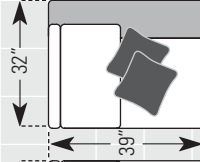

LAF = Left Arm Facing, RAF = Right Arm Facing

All dimensions are approximate.
For more detailed information go to: www.smithbrothersfurniture.com

B 393 Style Sectional

393 STYLE SECTIONAL

AVAILABLE PIECES | PILLOWS ARE NOT STANDARD ON LEATHER STYLES

SMITH BROTHERS of B E R N E

WEB VERSION: DIAGRAM NOT TO SCALE

All dimensions are approximate. See www.smithbrothersfurniture.com for more information.

ITEM #21 LAF CORNER SOFA
INSIDE LENGTH: 65"

ITEM #22 RAF CORNER SOFA
INSIDE LENGTH: 65"

ITEM #14 LAF SOFA
INSIDE LENGTH: 66"

ITEM #15 RAF SOFA
INSIDE LENGTH: 66"

ITEM #53 WEDGE

ITEM #24 LAF LOVESEAT
INSIDE LENGTH: 44"

ITEM #25 RAF LOVESEAT
INSIDE LENGTH: 44"

ITEM #34 LAF CHAIR
INSIDE LENGTH: 22"

ITEM #35 RAF CHAIR
INSIDE LENGTH: 22"

ITEM #44 LAF CHAISE
INSIDE LENGTH: 22"
SEAT DEPTH: 48"

ITEM #45 RAF CHAISE
INSIDE LENGTH: 22"
SEAT DEPTH: 48"

ITEM #16 ARMLESS SOFA

ITEM #26 ARMLESS LOVESEAT

ITEM #36 ARMLESS CHAIR