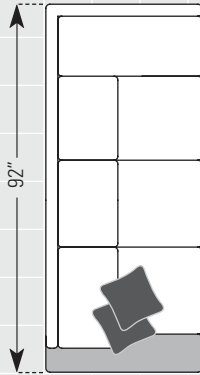

DIMENSIONS:

		Length	Depth	Height	Inside Length	Seat Height	Seat Depth	Arm Height
▶	393-21 LAF Corner Sofa (shown)	92	39	38	65	20	21	25
	393-22 RAF Corner Sofa	92	39	38	65	20	21	25
	393-14 LAF Sofa	76	39	38	66	20	21	25
	393-15 RAF Sofa	76	39	38	66	20	21	25
	393-24 LAF Loveseat	54	39	38	44	20	21	25
	393-25 RAF Loveseat	54	39	38	44	20	21	25
	393-34 LAF Chair	32	39	38	22	20	21	25
	393-35 RAF Chair	32	39	38	22	20	21	25
	393-44 LAF Chaise	32	65	38	22	20	48	25
▶	393-45 RAF Chaise (shown)	32	65	38	22	20	48	25
	393-16 Armless Sofa	66	38	38	66	20	21	-
▶	393-26 Armless Loveseat (shown)	44	38	38	44	20	21	-
	393-36 Armless Chair	22	38	38	22	20	21	-
	393-32 Corner Chair	38	38	38	21	20	21	-
	393-53 Wedge	74	38	38	51	20	21	-

DIMENSIONS:

		Length	Depth	Height	Inside Length	Seat Height	Seat Depth	Arm Height
393-21	LAF Corner Sofa	92	39	38	65	20	21	25
▶ 393-22	RAF Corner Sofa (<i>shown</i>)	92	39	38	65	20	21	25
▶ 393-14	LAF Sofa (<i>shown</i>)	76	39	38	66	20	21	25
393-15	RAF Sofa	76	39	38	66	20	21	25
393-24	LAF Loveseat	54	39	38	44	20	21	25
393-25	RAF Loveseat	54	39	38	44	20	21	25
393-34	LAF Chair	32	39	38	22	20	21	25
393-35	RAF Chair	32	39	38	22	20	21	25
393-44	LAF Chaise	32	65	38	22	20	48	25
393-45	RAF Chaise	32	65	38	22	20	48	25
393-16	Armless Sofa	66	38	38	66	20	21	-
393-26	Armless Loveseat	44	38	38	44	20	21	-
393-36	Armless Chair	22	38	38	22	20	21	-
393-32	Corner Chair	38	38	38	21	20	21	-
393-53	Wedge	74	38	38	51	20	21	-

LAF = Left Arm Facing, RAF = Right Arm Facing

All dimensions are approximate.
For more detailed information go to: www.smithbrothersfurniture.com

B 393 Style Sectional

393 STYLE SECTIONAL

AVAILABLE PIECES | PILLOWS ARE NOT STANDARD ON LEATHER STYLES

SMITH BROTHERS of B E R N E

WEB VERSION: DIAGRAM NOT TO SCALE

All dimensions are approximate. See www.smithbrothersfurniture.com for more information.

ITEM #21 LAF CORNER SOFA
INSIDE LENGTH: 65"

ITEM #22 RAF CORNER SOFA
INSIDE LENGTH: 65"