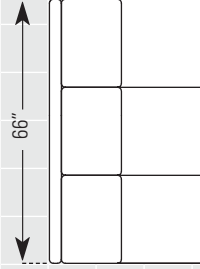

DIMENSIONS:

		Length	Depth	Height	Inside Length	Seat Height	Seat Depth	Arm Height
393-21	LAF Corner Sofa	92	39	38	65	20	21	25
▶ 393-22	RAF Corner Sofa (<i>shown</i>)	92	39	38	65	20	21	25
▶ 393-14	LAF Sofa (<i>shown</i>)	76	39	38	66	20	21	25
393-15	RAF Sofa	76	39	38	66	20	21	25
393-24	LAF Loveseat	54	39	38	44	20	21	25
393-25	RAF Loveseat	54	39	38	44	20	21	25
393-34	LAF Chair	32	39	38	22	20	21	25
393-35	RAF Chair	32	39	38	22	20	21	25
393-44	LAF Chaise	32	65	38	22	20	48	25
393-45	RAF Chaise	32	65	38	22	20	48	25
393-16	Armless Sofa	66	38	38	66	20	21	-
393-26	Armless Loveseat	44	38	38	44	20	21	-
393-36	Armless Chair	22	38	38	22	20	21	-
393-32	Corner Chair	38	38	38	21	20	21	-
393-53	Wedge	74	38	38	51	20	21	-

SMITH BROTHERS of B E R N E

WEB VERSION: DIAGRAM NOT TO SCALE

All dimensions are approximate. See www.smithbrothersfurniture.com for more information.

ITEM #21 LAF CORNER SOFA
INSIDE LENGTH: 65"

ITEM #22 RAF CORNER SOFA
INSIDE LENGTH: 65"

ITEM #14 LAF SOFA
INSIDE LENGTH: 66"

ITEM #15 RAF SOFA
INSIDE LENGTH: 66"

ITEM #53 WEDGE

ITEM #24 LAF LOVESEAT
INSIDE LENGTH: 44"

ITEM #25 RAF LOVESEAT
INSIDE LENGTH: 44"

ITEM #34 LAF CHAIR
INSIDE LENGTH: 22"

ITEM #35 RAF CHAIR
INSIDE LENGTH: 22"

ITEM #44 LAF CHAISE
INSIDE LENGTH: 22"
SEAT DEPTH: 48"

ITEM #45 RAF CHAISE
INSIDE LENGTH: 22"
SEAT DEPTH: 48"

ITEM #16 ARMLESS SOFA

ITEM #26 ARMLESS LOVESEAT

ITEM #36 ARMLESS CHAIR