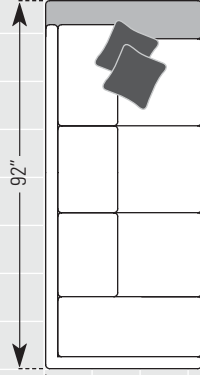

DIMENSIONS:

		Length	Depth	Height	Inside Length	Seat Height	Seat Depth	Arm Height
▶	393-21 LAF Corner Sofa (shown)	92	39	38	65	20	21	25
	393-22 RAF Corner Sofa	92	39	38	65	20	21	25
	393-14 LAF Sofa	76	39	38	66	20	21	25
	393-15 RAF Sofa	76	39	38	66	20	21	25
	393-24 LAF Loveseat	54	39	38	44	20	21	25
	393-25 RAF Loveseat	54	39	38	44	20	21	25
	393-34 LAF Chair	32	39	38	22	20	21	25
	393-35 RAF Chair	32	39	38	22	20	21	25
	393-44 LAF Chaise	32	65	38	22	20	48	25
▶	393-45 RAF Chaise (shown)	32	65	38	22	20	48	25
	393-16 Armless Sofa	66	38	38	66	20	21	-
▶	393-26 Armless Loveseat (shown)	44	38	38	44	20	21	-
	393-36 Armless Chair	22	38	38	22	20	21	-
	393-32 Corner Chair	38	38	38	21	20	21	-
	393-53 Wedge	74	38	38	51	20	21	-

DIMENSIONS:

		Length	Depth	Height	Inside Length	Seat Height	Seat Depth	Arm Height
393-21	LAF Corner Sofa	92	39	38	65	20	21	25
▶ 393-22	RAF Corner Sofa (<i>shown</i>)	92	39	38	65	20	21	25
▶ 393-14	LAF Sofa (<i>shown</i>)	76	39	38	66	20	21	25
393-15	RAF Sofa	76	39	38	66	20	21	25
393-24	LAF Loveseat	54	39	38	44	20	21	25
393-25	RAF Loveseat	54	39	38	44	20	21	25
393-34	LAF Chair	32	39	38	22	20	21	25
393-35	RAF Chair	32	39	38	22	20	21	25
393-44	LAF Chaise	32	65	38	22	20	48	25
393-45	RAF Chaise	32	65	38	22	20	48	25
393-16	Armless Sofa	66	38	38	66	20	21	-
393-26	Armless Loveseat	44	38	38	44	20	21	-
393-36	Armless Chair	22	38	38	22	20	21	-
393-32	Corner Chair	38	38	38	21	20	21	-
393-53	Wedge	74	38	38	51	20	21	-

LAF = Left Arm Facing, RAF = Right Arm Facing

All dimensions are approximate.
For more detailed information go to: www.smithbrothersfurniture.com

B 393 Style Sectional

393 STYLE SECTIONAL

AVAILABLE PIECES | PILLOWS ARE NOT STANDARD ON LEATHER STYLES

SMITH BROTHERS of B E R N E

WEB VERSION: DIAGRAM NOT TO SCALE

All dimensions are approximate. See www.smithbrothersfurniture.com for more information.

ITEM #21 LAF CORNER SOFA
INSIDE LENGTH: 65"

ITEM #22 RAF CORNER SOFA
INSIDE LENGTH: 65"