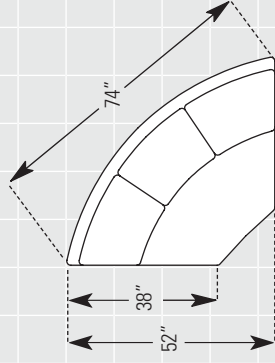

ITEM #53 WEDGE