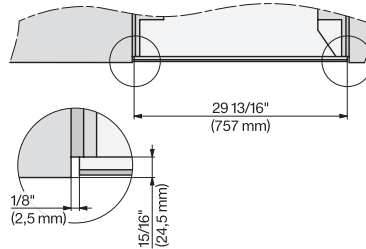

CVA7370, CVA7775, installation drawing, view from above, 30 Inch, Flush inset