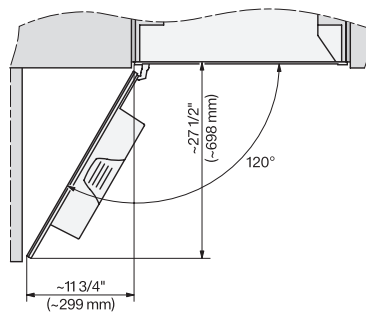

CVA 7775

Built-in coffee machine with DirectWater

CVA7775, installation drawing, side view, 30 Inch, Flush inset, NA

CVA7370, CVA7775, installation drawing, view from above, 30 Inch, Flush inset

CVA7370, CVA7775, installation drawing, view from above, 30 Inch, Flush inset

7/8" – 22* mm – Glass, 15/16" – 23.3** mm – Stainless steel

CVA7370, CVA7775, installation drawing, view from above, 30 Inch, Flush inset

CVA7370, CVA7775, installation drawing, view from above, 30 Inch, Flush inset

CVA7370, CVA7775, installation drawing, built in, 30 Inch, Flush inset

7/8" – 22* mm – Glass, 15/16" – 23.3** mm – Stainless steel

CVA 7775

Built-in coffee machine with DirectWater

CVA7775, installation drawing, installation, 30 Inch, Flush inset

CVA7370, side view, 30 Inch, Proud

7/8" – 22" mm – Glass, 15/16" – 23.3** mm – Stainless steel

CVA7775, side view, 30 Inch, Proud

7/8" – 22" mm – Glass, 15/16" – 23.3** mm – Stainless steel

CVA7370, CVA7775, installation drawing, view from above, 30 Inch, Proud