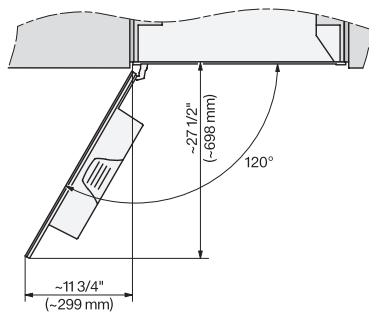

CVA 7775

Built-in coffee machine with DirectWater

CVA7775, installation drawing, side view, 30 Inch, Flush inset, NA

CVA7370, CVA7775, installation drawing, view from above, 30 Inch, Flush inset

CVA7370, CVA7775, installation drawing, view from above, 30 Inch, Flush inset

7/8" – 22* mm – Glass, 15/16" – 23.3** mm – Stainless steel

CVA7370, CVA7775, installation drawing, view from above, 30 Inch, Flush inset

CVA7370, CVA7775, installation drawing, view from above, 30 Inch, Flush inset

CVA7370, CVA7775, installation drawing, built in, 30 Inch, Flush inset

7/8" – 22* mm – Glass, 15/16" – 23.3** mm – Stainless steel

CVA 7775

Built-in coffee machine with DirectWater

CVA7775, installation drawing, installation, 30 Inch, Flush inset

CVA7370, side view, 30 Inch, Proud

7/8" – 22" mm – Glass, 15/16" – 23.3** mm – Stainless steel

CVA7775, side view, 30 Inch, Proud

7/8" – 22" mm – Glass, 15/16" – 23.3** mm – Stainless steel

CVA7370, CVA7775, installation drawing, view from above, 30 Inch, Proud