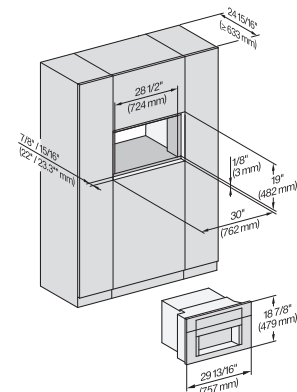

CVA 7775

Built-in coffee machine with DirectWater

CVA7775, installation drawing, side view, 30 Inch, Flush inset, NA

CVA7370, CVA7775, installation drawing, view from above, 30 Inch, Flush inset

CVA7370, CVA7775, installation drawing, view from above, 30 Inch, Flush inset

7/8" – 22* mm – Glass, 15/16" – 23.3** mm – Stainless steel

CVA7370, CVA7775, installation drawing, view from above, 30 Inch, Flush inset

CVA7370, CVA7775, installation drawing, view from above, 30 Inch, Flush inset

CVA7370, CVA7775, installation drawing, built in, 30 Inch, Flush inset

7/8" – 22* mm – Glass, 15/16" – 23.3** mm – Stainless steel

CVA 7775

Built-in coffee machine with DirectWater

CVA7775, installation drawing, installation, 30 Inch, Flush inset

CVA7370, side view, 30 Inch, Proud

7/8" – 22" mm – Glass, 15/16" – 23.3** mm – Stainless steel

CVA7775, side view, 30 Inch, Proud

7/8" – 22" mm – Glass, 15/16" – 23.3** mm – Stainless steel

CVA7370, CVA7775, installation drawing, view from above, 30 Inch, Proud