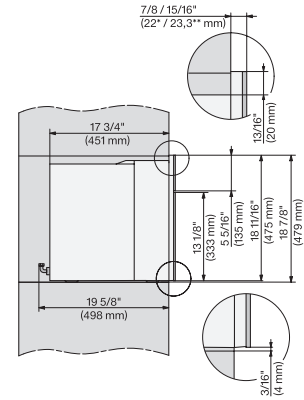

7/8" – 22* mm – Glass, 15/16" – 23.3** mm – Stainless steel

CVA7370, CVA7775, installation drawing, view from above, 30 Inch, Flush inset

CVA7370, CVA7775, installation drawing, view from above, 30 Inch, Flush inset

CVA7370, CVA7775, installation drawing, built in, 30 Inch, Flush inset

7/8" – 22* mm – Glass, 15/16" – 23.3** mm – Stainless steel

CVA 7775

Built-in coffee machine with DirectWater

CVA7775, installation drawing, installation, 30 Inch, Flush inset

A – Cut-out (1 1/2" x 20" / 38 mm x 508 mm) in the bottom of the cabinet for power cord and ventilation. – Electrical and water supplies are recommended to be placed in adjacent cabinetry. Additional cabinet depth is required when placing the electrical and water supplies behind the appliance. E = Electric connection, W = Water connection

CVA7370, side view, 30 Inch, Proud

7/8" – 22" mm – Glass, 15/16" – 23.3** mm – Stainless steel

CVA7775, side view, 30 Inch, Proud

7/8" – 22" mm – Glass, 15/16" – 23.3** mm – Stainless steel

CVA7370, CVA7775, installation drawing, view from above, 30 Inch, Proud