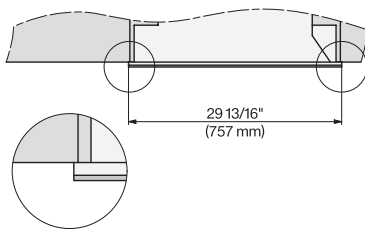

7/8" – 22* mm – Glass, 15/16" – 23.3** mm – Stainless steel

CVA7370, CVA7775, installation drawing, view from above, 30 Inch, Flush inset

CVA7370, CVA7775, installation drawing, view from above, 30 Inch, Flush inset

CVA7370, CVA7775, installation drawing, built in, 30 Inch, Flush inset

7/8" – 22* mm – Glass, 15/16" – 23.3** mm – Stainless steel

CVA 7775

Built-in coffee machine with DirectWater

CVA7775, installation drawing, installation, 30 Inch, Flush inset

A – Cut-out (1 1/2" x 20" / 38 mm x 508 mm) in the bottom of the cabinet for power cord and ventilation. – Electrical and water supplies are recommended to be placed in adjacent cabinetry. Additional cabinet depth is required when placing the electrical and water supplies behind the appliance. E = Electric connection, W = Water connection

CVA7370, side view, 30 Inch, Proud

7/8" – 22" mm – Glass, 15/16" – 23.3** mm – Stainless steel

CVA7775, side view, 30 Inch, Proud

7/8" – 22" mm – Glass, 15/16" – 23.3** mm – Stainless steel

CVA7370, CVA7775, installation drawing, view from above, 30 Inch, Proud