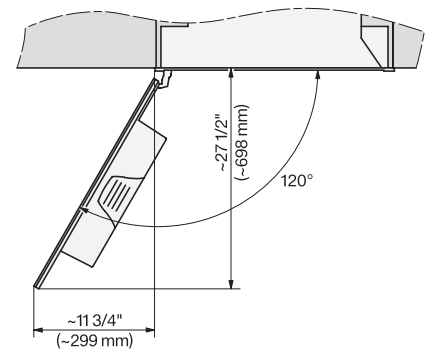

CVA7370, CVA7775, installation drawing, view from above, 30 Inch, Proud