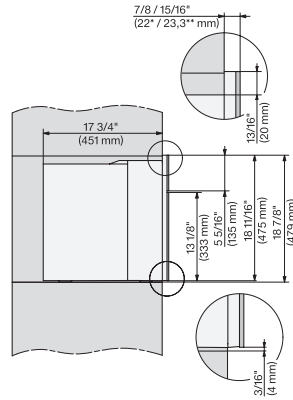

7/8" – 22* mm – Glass, 15/16" – 23.3** mm – Stainless steel

CVA7370, CVA7775, installation drawing, view from above, 30 Inch, Flush inset

CVA7370, CVA7775, installation drawing, view from above, 30 Inch, Flush inset

CVA7370, CVA7775, installation drawing, built in, 30 Inch, Flush inset

7/8" – 22* mm – Glass, 15/16" – 23.3** mm – Stainless steel

CVA 7775

Built-in coffee machine with DirectWater

CVA7775, installation drawing, installation, 30 Inch, Flush inset

A – Cut-out (1 1/2" x 20" / 38 mm x 508 mm) in the bottom of the cabinet for power cord and ventilation. – Electrical and water supplies are recommended to be placed in adjacent cabinetry. Additional cabinet depth is required when placing the electrical and water supplies behind the appliance. E = Electric connection, W = Water connection

CVA7370, side view, 30 Inch, Proud

7/8" – 22" mm – Glass, 15/16" – 23.3** mm – Stainless steel

CVA7775, side view, 30 Inch, Proud

7/8" – 22" mm – Glass, 15/16" – 23.3** mm – Stainless steel

CVA7370, CVA7775, installation drawing, view from above, 30 Inch, Proud