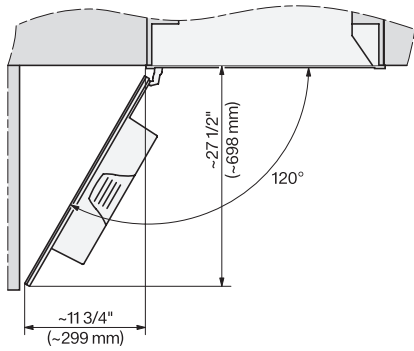

CVA 7775 Built-in coffee machine with DirectWater

CVA7370, CVA7775, installation drawing, view from above, 30 Inch, Proud