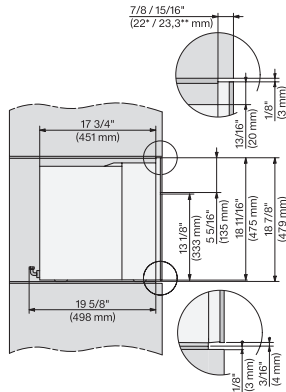

CVA 7775

Built-in coffee machine with DirectWater

CVA7775, installation drawing, side view, 30 Inch, Flush inset, NA

CVA7370, CVA7775, installation drawing, view from above, 30 Inch, Flush inset

CVA7370, CVA7775, installation drawing, view from above, 30 Inch, Flush inset

7/8" – 22* mm – Glass, 15/16" – 23.3** mm – Stainless steel

CVA7370, CVA7775, installation drawing, view from above, 30 Inch, Flush inset

CVA7370, CVA7775, installation drawing, view from above, 30 Inch, Flush inset

CVA7370, CVA7775, installation drawing, built in, 30 Inch, Flush inset

7/8" – 22* mm – Glass, 15/16" – 23.3** mm – Stainless steel

CVA 7775

Built-in coffee machine with DirectWater

CVA7775, installation drawing, installation, 30 Inch, Flush inset

CVA7370, side view, 30 Inch, Proud

7/8" – 22" mm – Glass, 15/16" – 23.3** mm – Stainless steel

CVA7775, side view, 30 Inch, Proud

7/8" – 22" mm – Glass, 15/16" – 23.3** mm – Stainless steel

CVA7370, CVA7775, installation drawing, view from above, 30 Inch, Proud