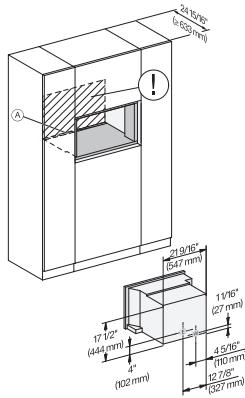

7/8" – 22* mm – Glass, 15/16" – 23.3** mm – Stainless steel

CVA7370, CVA7775, installation drawing, view from above, 30 Inch, Flush inset

CVA7370, CVA7775, installation drawing, view from above, 30 Inch, Flush inset

CVA7370, CVA7775, installation drawing, built in, 30 Inch, Flush inset

7/8" – 22* mm – Glass, 15/16" – 23.3** mm – Stainless steel

CVA 7775

Built-in coffee machine with DirectWater

CVA7775, installation drawing, installation, 30 Inch, Flush inset

A – Cut-out (1 1/2" x 20" / 38 mm x 508 mm) in the bottom of the cabinet for power cord and ventilation. – Electrical and water supplies are recommended to be placed in adjacent cabinetry. Additional cabinet depth is required when placing the electrical and water supplies behind the appliance. E = Electric connection, W = Water connection

CVA7370, side view, 30 Inch, Proud

7/8" – 22" mm – Glass, 15/16" – 23.3** mm – Stainless steel

CVA7775, side view, 30 Inch, Proud

7/8" – 22" mm – Glass, 15/16" – 23.3** mm – Stainless steel

CVA7370, CVA7775, installation drawing, view from above, 30 Inch, Proud