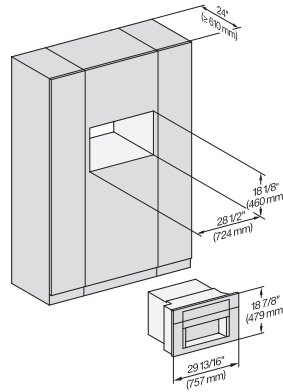

7/8" – 22* mm – Glass, 15/16" – 23.3** mm – Stainless steel

CVA7370, CVA7775, installation drawing, view from above, 30 Inch, Flush inset

CVA7370, CVA7775, installation drawing, view from above, 30 Inch, Flush inset

CVA7370, side view, 30 Inch, Proud

7/8" – 22" mm – Glass, 15/16" – 23.3** mm – Stainless steel

CVA7775, side view, 30 Inch, Proud

7/8" – 22" mm – Glass, 15/16" – 23.3** mm – Stainless steel

CVA7370, CVA7775, installation drawing, view from above, 30 Inch, Proud

CVA7370, CVA7775, installation drawing, view from above, 30 Inch, Proud

CVA7370, CVA7775, installation drawing, view from above, 30 Inch, Proud

CVA 7775 Built-in coffee machine with DirectWater

CVA7370, CVA7775, installation drawing, view from above, 30 Inch, Proud

CVA7370, CVA7775, installation drawing, built in, 30 Inch, Proud

CVA7775, installation drawing, installation, 30 Inch, Proud
A – Cut-out (1 1/2" x 20" / 38 mm x 508 mm) in the bottom of the cabinet for power cord and ventilation, – Electrical and water supplies are recommended to be placed in adjacent cabinetry., Additional cabinet depth is required when placing the electrical and water supplies behind the appliance., E = Electric connection, W = Water connection