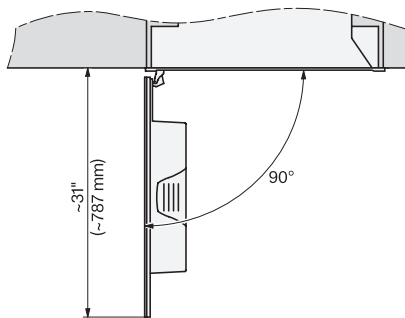

7/8" – 22* mm – Glass, 15/16" – 23.3** mm – Stainless steel

CVA7370, CVA7775, installation drawing, view from above, 30 Inch, Flush inset

CVA7370, CVA7775, installation drawing, view from above, 30 Inch, Flush inset

CVA7370, CVA7775, installation drawing, built in, 30 Inch, Flush inset

7/8" – 22* mm – Glass, 15/16" – 23.3** mm – Stainless steel

CVA 7775

Built-in coffee machine with DirectWater

CVA7775, installation drawing, installation, 30 Inch, Flush inset

A – Cut-out (1 1/2" x 20" / 38 mm x 508 mm) in the bottom of the cabinet for power cord and ventilation. – Electrical and water supplies are recommended to be placed in adjacent cabinetry. Additional cabinet depth is required when placing the electrical and water supplies behind the appliance. E = Electric connection, W = Water connection

CVA7370, side view, 30 Inch, Proud

7/8" – 22" mm – Glass, 15/16" – 23.3** mm – Stainless steel

CVA7775, side view, 30 Inch, Proud

7/8" – 22" mm – Glass, 15/16" – 23.3** mm – Stainless steel

CVA7370, CVA7775, installation drawing, view from above, 30 Inch, Proud