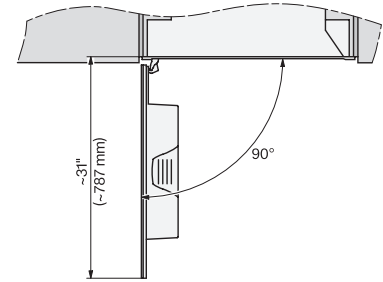

CVA 7775

Built-in coffee machine with DirectWater

CVA7775, installation drawing, side view, 30 Inch, Flush inset, NA

CVA7370, CVA7775, installation drawing, view from above, 30 Inch, Flush inset

CVA7370, CVA7775, installation drawing, view from above, 30 Inch, Flush inset

7/8" – 22* mm – Glass, 15/16" – 23.3** mm – Stainless steel

CVA7370, CVA7775, installation drawing, view from above, 30 Inch, Flush inset

CVA7370, CVA7775, installation drawing, view from above, 30 Inch, Flush inset

CVA7370, CVA7775, installation drawing, built in, 30 Inch, Flush inset

7/8" – 22* mm – Glass, 15/16" – 23.3** mm – Stainless steel

CVA 7775

Built-in coffee machine with DirectWater

CVA7775, installation drawing, installation, 30 Inch, Flush inset

CVA7370, side view, 30 Inch, Proud

7/8" – 22" mm – Glass, 15/16" – 23.3** mm – Stainless steel

CVA7775, side view, 30 Inch, Proud

7/8" – 22" mm – Glass, 15/16" – 23.3** mm – Stainless steel

CVA7370, CVA7775, installation drawing, view from above, 30 Inch, Proud