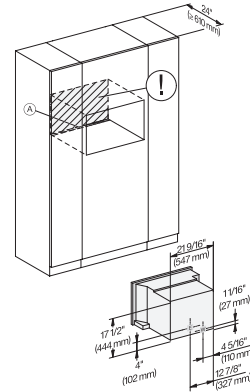

7/8" – 22* mm – Glass, 15/16" – 23.3** mm – Stainless steel

CVA7370, CVA7775, installation drawing, view from above, 30 Inch, Flush inset

CVA7370, CVA7775, installation drawing, view from above, 30 Inch, Flush inset

CVA7370, side view, 30 Inch, Proud

7/8" – 22" mm – Glass, 15/16" – 23.3** mm – Stainless steel

CVA7775, side view, 30 Inch, Proud

7/8" – 22" mm – Glass, 15/16" – 23.3** mm – Stainless steel

CVA7370, CVA7775, installation drawing, view from above, 30 Inch, Proud

CVA7370, CVA7775, installation drawing, view from above, 30 Inch, Proud

CVA7370, CVA7775, installation drawing, view from above, 30 Inch, Proud

CVA 7775 Built-in coffee machine with DirectWater

CVA7370, CVA7775, installation drawing, view from above, 30 Inch, Proud

CVA7370, CVA7775, installation drawing, built in, 30 Inch, Proud

CVA7775, installation drawing, installation, 30 Inch, Proud
A – Cut-out (1 1/2" x 20" / 38 mm x 508 mm) in the bottom of the cabinet for power cord and ventilation, – Electrical and water supplies are recommended to be placed in adjacent cabinetry., Additional cabinet depth is required when placing the electrical and water supplies behind the appliance., E = Electric connection, W = Water connection