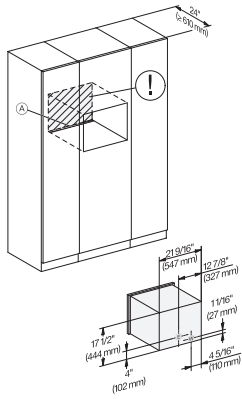

CVA 7445

Built-in coffee machine with DirectWater

CVA7445, CVA7845, installation drawing, installation,
60 cm, Proud

A – Cut-out (1 1/2" x 20" / 38 mm x 508 mm) in the bottom of the cabinet for power cord and ventilation. – Electrical and water supplies are recommended to be placed in adjacent cabinetry. Additional cabinet depth is required when placing the electrical and water supplies behind the appliance. E = Electric connection, W = Water connection