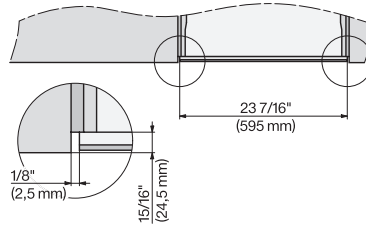

CVA 7445 Built-in coffee machine with DirectWater

CVA7445, CVA7845, installation drawing, side view, 60 cm, Flush inset, NA

CVA7440, CVA7445, CVA7840, CVA7845, installation drawing, view from above, 60 cm, Flush inset

CVA7440, CVA7445, CVA7840, CVA7845, installation drawing, view from above, 60 cm, Flush inset

7/8" – 22* mm – Glass, 15/16" – 23.3** mm – Stainless steel

CVA7440, CVA7445, CVA7840, CVA7845, installation drawing, view from above, 60 cm, Flush inset

CVA7440, CVA7745, CVA7840, CVA7845, installation drawing, built in, 60 cm, Flush inset

7/8" – 22" mm – Glass, 15/16" – 23.3** mm – Stainless steel

CVA7445, CVA7845, installation drawing, installation, 60 cm, Flush inset

CVA7445, CVA7845, side view, 60 cm, Proud

7/8" – 22" mm – Glass, 15/16" – 23.3** mm – Stainless steel

CVA7440, CVA7445, CVA7840, CVA7845, installation drawing, view from above, 60 cm, Proud

CVA7440, CVA7445, CVA7840, CVA7845, installation drawing, view from above, 60 cm, Proud