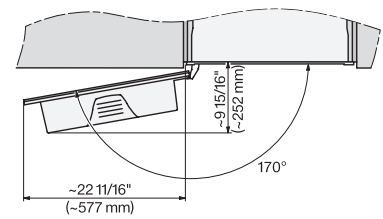

CVA7440, CVA7445, CVA7840, CVA7845, installation drawing, view from above, 60 cm, Flush inset

7/8" – 22* mm – Glass, 15/16" – 23.3** mm – Stainless steel

CVA7440, CVA7445, CVA7840, CVA7845, installation drawing, view from above, 60 cm, Flush inset

CVA7440, CVA7445, CVA7840, CVA7845, installation drawing, view from above, 60 cm, Flush inset

CVA7440, CVA7445, CVA7840, CVA7845, installation drawing, view from above, 60 cm, Flush inset

CVA 7445 Built-in coffee machine with DirectWater

CVA7440, CVA7745, CVA7840, CVA7845, installation drawing, built in, 60 cm, Flush inset

7/8" – 22" mm – Glass, 15/16" – 23.3** mm – Stainless steel

CVA7445, CVA7845, installation drawing, installation, 60 cm, Flush inset

CVA7445, CVA7845, side view, 60 cm, Proud

7/8" – 22" mm – Glass, 15/16" – 23.3** mm – Stainless steel

CVA7440, CVA7445, CVA7840, CVA7845, installation drawing, view from above, 60 cm, Proud

CVA7440, CVA7445, CVA7840, CVA7845, installation drawing, view from above, 60 cm, Proud