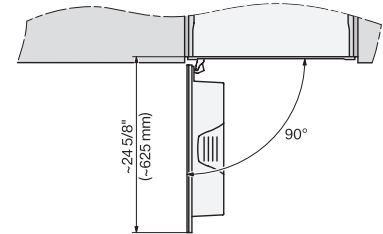

CVA 7445 Built-in coffee machine with DirectWater

CVA7445, CVA7845, installation drawing, side view, 60 cm, Flush inset, NA

CVA7440, CVA7445, CVA7840, CVA7845, installation drawing, view from above, 60 cm, Flush inset

CVA7440, CVA7445, CVA7840, CVA7845, installation drawing, view from above, 60 cm, Flush inset

7/8" – 22* mm – Glass, 15/16" – 23.3** mm – Stainless steel

CVA7440, CVA7445, CVA7840, CVA7845, installation drawing, view from above, 60 cm, Flush inset

CVA7440, CVA7745, CVA7840, CVA7845, installation drawing, built in, 60 cm, Flush inset

7/8" – 22" mm – Glass, 15/16" – 23.3** mm – Stainless steel

CVA7445, CVA7845, installation drawing, installation, 60 cm, Flush inset

CVA7445, CVA7845, side view, 60 cm, Proud

7/8" – 22" mm – Glass, 15/16" – 23.3** mm – Stainless steel

CVA7440, CVA7445, CVA7840, CVA7845, installation drawing, view from above, 60 cm, Proud

CVA7440, CVA7445, CVA7840, CVA7845, installation drawing, view from above, 60 cm, Proud