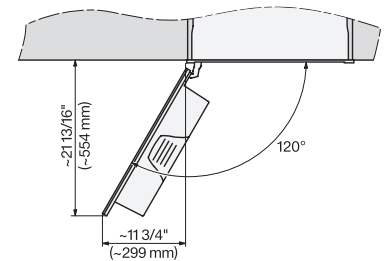

CVA7440, CVA7445, CVA7840, CVA7845, installation drawing, view from above, 60 cm, Flush inset

7/8" – 22* mm – Glass, 15/16" – 23.3** mm – Stainless steel

CVA7440, CVA7445, CVA7840, CVA7845, installation drawing, view from above, 60 cm, Flush inset

CVA7440, CVA7745, CVA7840, CVA7845, installation drawing, built in, 60 cm, Flush inset

7/8" – 22" mm – Glass, 15/16" – 23.3** mm – Stainless steel

CVA7445, CVA7845, installation drawing, installation, 60 cm, Flush inset

A – Cut-out (1 1/2" x 20" / 38 mm x 508 mm) in the bottom of the cabinet for power cord and ventilation, – Electrical and water supplies are recommended to be placed in adjacent cabinetry., Additional cabinet depth is required when placing the electrical and water supplies behind the appliance., E = Electric connection, W = Water connection

CVA7445, CVA7845, side view, 60 cm, Proud

7/8" – 22" mm – Glass, 15/16" – 23.3** mm – Stainless steel

CVA7440, CVA7445, CVA7840, CVA7845, installation drawing, view from above, 60 cm, Proud

CVA7440, CVA7445, CVA7840, CVA7845, installation drawing, view from above, 60 cm, Proud