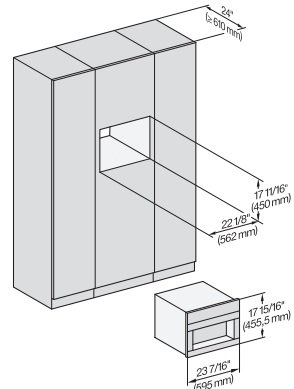

CVA7440, CVA7445, CVA7840, CVA7845, installation drawing, view from above, 60 cm, Proud

CVA7440, CVA7445, CVA7840, CVA7845, installation drawing, built in, Einbau, 60 cm, Proud