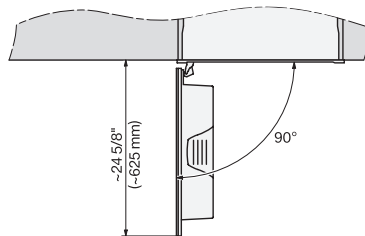

CVA7440, CVA7445, CVA7840, CVA7845, installation drawing, view from above, 60 cm, Flush inset

7/8" – 22* mm – Glass, 15/16" – 23.3** mm – Stainless steel

CVA7440, CVA7445, CVA7840, CVA7845, installation drawing, view from above, 60 cm, Flush inset

CVA7440, CVA7745, CVA7840, CVA7845, installation drawing, built in, 60 cm, Flush inset

7/8" – 22" mm – Glass, 15/16" – 23.3** mm – Stainless steel

CVA7445, CVA7845, installation drawing, installation, 60 cm, Flush inset

A – Cut-out (1 1/2" x 20" / 38 mm x 508 mm) in the bottom of the cabinet for power cord and ventilation, – Electrical and water supplies are recommended to be placed in adjacent cabinetry., Additional cabinet depth is required when placing the electrical and water supplies behind the appliance., E = Electric connection, W = Water connection

CVA7445, CVA7845, side view, 60 cm, Proud

7/8" – 22" mm – Glass, 15/16" – 23.3** mm – Stainless steel

CVA7440, CVA7445, CVA7840, CVA7845, installation drawing, view from above, 60 cm, Proud

CVA7440, CVA7445, CVA7840, CVA7845, installation drawing, view from above, 60 cm, Proud