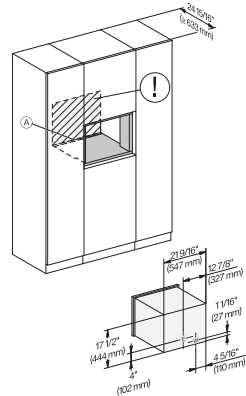

CVA7440, CVA7445, CVA7840, CVA7845, installation drawing, view from above, 60 cm, Flush inset

7/8" – 22* mm – Glass, 15/16" – 23.3** mm – Stainless steel

CVA7440, CVA7445, CVA7840, CVA7845, installation drawing, view from above, 60 cm, Flush inset

CVA7440, CVA7745, CVA7840, CVA7845, installation drawing, built in, 60 cm, Flush inset

7/8" – 22" mm – Glass, 15/16" – 23.3** mm – Stainless steel

CVA7445, CVA7845, installation drawing, installation, 60 cm, Flush inset

A – Cut-out (1 1/2" x 20" / 38 mm x 508 mm) in the bottom of the cabinet for power cord and ventilation, – Electrical and water supplies are recommended to be placed in adjacent cabinetry., Additional cabinet depth is required when placing the electrical and water supplies behind the appliance., E = Electric connection, W = Water connection

CVA7445, CVA7845, side view, 60 cm, Proud

7/8" – 22" mm – Glass, 15/16" – 23.3** mm – Stainless steel

CVA7440, CVA7445, CVA7840, CVA7845, installation drawing, view from above, 60 cm, Proud

CVA7440, CVA7445, CVA7840, CVA7845, installation drawing, view from above, 60 cm, Proud