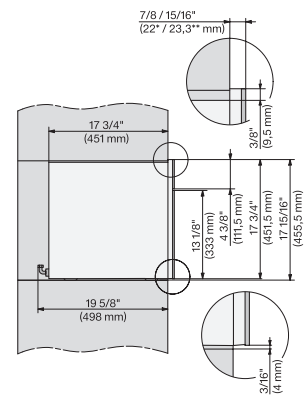

CVA7440, CVA7445, CVA7840, CVA7845, installation drawing, view from above, 60 cm, Flush inset

7/8" – 22* mm – Glass, 15/16" – 23.3** mm – Stainless steel

CVA7440, CVA7445, CVA7840, CVA7845, installation drawing, view from above, 60 cm, Flush inset

CVA7440, CVA7745, CVA7840, CVA7845, installation drawing, built in, 60 cm, Flush inset

7/8" – 22" mm – Glass, 15/16" – 23.3** mm – Stainless steel

CVA7445, CVA7845, installation drawing, installation, 60 cm, Flush inset

A – Cut-out (1 1/2" x 20" / 38 mm x 508 mm) in the bottom of the cabinet for power cord and ventilation, – Electrical and water supplies are recommended to be placed in adjacent cabinetry., Additional cabinet depth is required when placing the electrical and water supplies behind the appliance., E = Electric connection, W = Water connection

CVA7445, CVA7845, side view, 60 cm, Proud

7/8" – 22" mm – Glass, 15/16" – 23.3** mm – Stainless steel

CVA7440, CVA7445, CVA7840, CVA7845, installation drawing, view from above, 60 cm, Proud

CVA7440, CVA7445, CVA7840, CVA7845, installation drawing, view from above, 60 cm, Proud