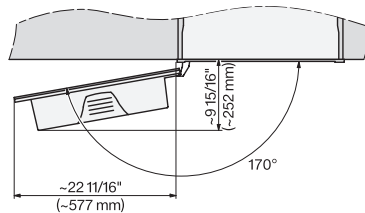

CVA7440, CVA7445, CVA7840, CVA7845, installation drawing, view from above, 60 cm, Proud

CVA7440, CVA7445, CVA7840, CVA7845, installation drawing, view from above, 60 cm, Proud