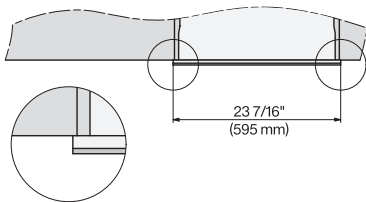

CVA7440, CVA7445, CVA7840, CVA7845, installation drawing, view from above, 60 cm, Flush inset

7/8" – 22* mm – Glass, 15/16" – 23.3** mm – Stainless steel

CVA7440, CVA7445, CVA7840, CVA7845, installation drawing, view from above, 60 cm, Flush inset

CVA7440, CVA7745, CVA7840, CVA7845, installation drawing, built in, 60 cm, Flush inset

7/8" – 22" mm – Glass, 15/16" – 23.3** mm – Stainless steel

CVA7445, CVA7845, installation drawing, installation, 60 cm, Flush inset

A – Cut-out (1 1/2" x 20" / 38 mm x 508 mm) in the bottom of the cabinet for power cord and ventilation, – Electrical and water supplies are recommended to be placed in adjacent cabinetry., Additional cabinet depth is required when placing the electrical and water supplies behind the appliance., E = Electric connection, W = Water connection

CVA7445, CVA7845, side view, 60 cm, Proud

7/8" – 22" mm – Glass, 15/16" – 23.3** mm – Stainless steel

CVA7440, CVA7445, CVA7840, CVA7845, installation drawing, view from above, 60 cm, Proud

CVA7440, CVA7445, CVA7840, CVA7845, installation drawing, view from above, 60 cm, Proud