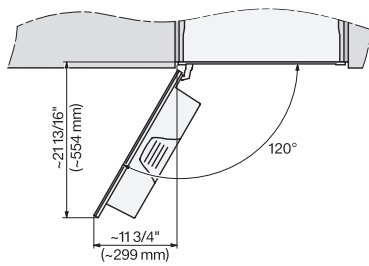

CVA 7445 Built-in coffee machine with DirectWater

CVA7445, CVA7845, installation drawing, side view, 60 cm, Flush inset, NA

CVA7440, CVA7445, CVA7840, CVA7845, installation drawing, view from above, 60 cm, Flush inset

CVA7440, CVA7445, CVA7840, CVA7845, installation drawing, view from above, 60 cm, Flush inset

7/8" – 22* mm – Glass, 15/16" – 23.3** mm – Stainless steel

CVA7440, CVA7445, CVA7840, CVA7845, installation drawing, view from above, 60 cm, Flush inset

CVA7440, CVA7745, CVA7840, CVA7845, installation drawing, built in, 60 cm, Flush inset

7/8" – 22" mm – Glass, 15/16" – 23.3** mm – Stainless steel

CVA7445, CVA7845, installation drawing, installation, 60 cm, Flush inset

CVA7445, CVA7845, side view, 60 cm, Proud

7/8" – 22" mm – Glass, 15/16" – 23.3** mm – Stainless steel

CVA7440, CVA7445, CVA7840, CVA7845, installation drawing, view from above, 60 cm, Proud

CVA7440, CVA7445, CVA7840, CVA7845, installation drawing, view from above, 60 cm, Proud