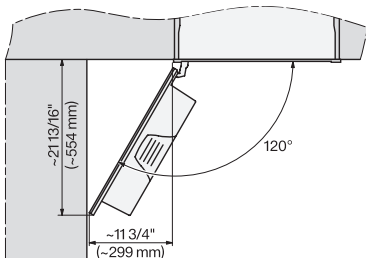

CVA7440, CVA7445, CVA7840, CVA7845, installation drawing, view from above, 60 cm, Proud

CVA7440, CVA7445, CVA7840, CVA7845, installation drawing, view from above, 60 cm, Proud