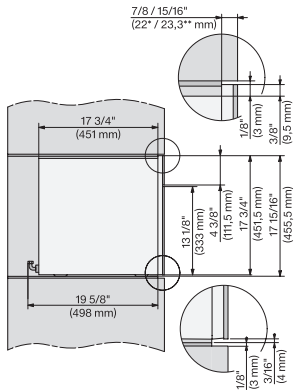

CVA 7445 Built-in coffee machine with DirectWater

CVA7445, CVA7845, installation drawing, side view, 60 cm, Flush inset, NA

CVA7440, CVA7445, CVA7840, CVA7845, installation drawing, view from above, 60 cm, Flush inset

CVA7440, CVA7445, CVA7840, CVA7845, installation drawing, view from above, 60 cm, Flush inset

7/8" – 22* mm – Glass, 15/16" – 23.3** mm – Stainless steel

CVA7440, CVA7445, CVA7840, CVA7845, installation drawing, view from above, 60 cm, Flush inset

CVA7440, CVA7745, CVA7840, CVA7845, installation drawing, built in, 60 cm, Flush inset

7/8" – 22" mm – Glass, 15/16" – 23.3** mm – Stainless steel

CVA7445, CVA7845, installation drawing, installation, 60 cm, Flush inset

CVA7445, CVA7845, side view, 60 cm, Proud

7/8" – 22" mm – Glass, 15/16" – 23.3** mm – Stainless steel

CVA7440, CVA7445, CVA7840, CVA7845, installation drawing, view from above, 60 cm, Proud

CVA7440, CVA7445, CVA7840, CVA7845, installation drawing, view from above, 60 cm, Proud