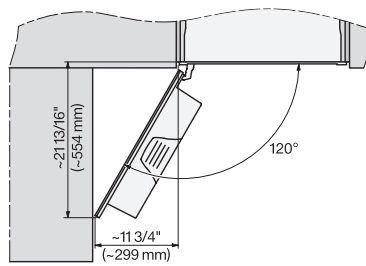

CVA 7445 Built-in coffee machine with DirectWater

CVA7445, CVA7845, installation drawing, side view, 60 cm, Flush inset, NA

CVA7440, CVA7445, CVA7840, CVA7845, installation drawing, view from above, 60 cm, Flush inset

CVA7440, CVA7445, CVA7840, CVA7845, installation drawing, view from above, 60 cm, Flush inset

7/8" – 22* mm – Glass, 15/16" – 23.3** mm – Stainless steel

CVA7440, CVA7445, CVA7840, CVA7845, installation drawing, view from above, 60 cm, Flush inset

CVA7440, CVA7745, CVA7840, CVA7845, installation drawing, built in, 60 cm, Flush inset

7/8" – 22" mm – Glass, 15/16" – 23.3** mm – Stainless steel

CVA7445, CVA7845, installation drawing, installation, 60 cm, Flush inset

CVA7445, CVA7845, side view, 60 cm, Proud

7/8" – 22" mm – Glass, 15/16" – 23.3** mm – Stainless steel

CVA7440, CVA7445, CVA7840, CVA7845, installation drawing, view from above, 60 cm, Proud

CVA7440, CVA7445, CVA7840, CVA7845, installation drawing, view from above, 60 cm, Proud