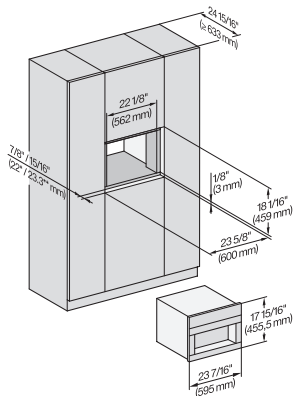

CVA7440, CVA7445, CVA7840, CVA7845, installation drawing, view from above, 60 cm, Flush inset

7/8" – 22* mm – Glass, 15/16" – 23.3** mm – Stainless steel

CVA7440, CVA7445, CVA7840, CVA7845, installation drawing, view from above, 60 cm, Flush inset

CVA7440, CVA7745, CVA7840, CVA7845, installation drawing, built in, 60 cm, Flush inset

7/8" – 22" mm – Glass, 15/16" – 23.3** mm – Stainless steel

CVA7445, CVA7845, installation drawing, installation, 60 cm, Flush inset

A – Cut-out (1 1/2" x 20" / 38 mm x 508 mm) in the bottom of the cabinet for power cord and ventilation, – Electrical and water supplies are recommended to be placed in adjacent cabinetry., Additional cabinet depth is required when placing the electrical and water supplies behind the appliance., E = Electric connection, W = Water connection

CVA7445, CVA7845, side view, 60 cm, Proud

7/8" – 22" mm – Glass, 15/16" – 23.3** mm – Stainless steel

CVA7440, CVA7445, CVA7840, CVA7845, installation drawing, view from above, 60 cm, Proud

CVA7440, CVA7445, CVA7840, CVA7845, installation drawing, view from above, 60 cm, Proud