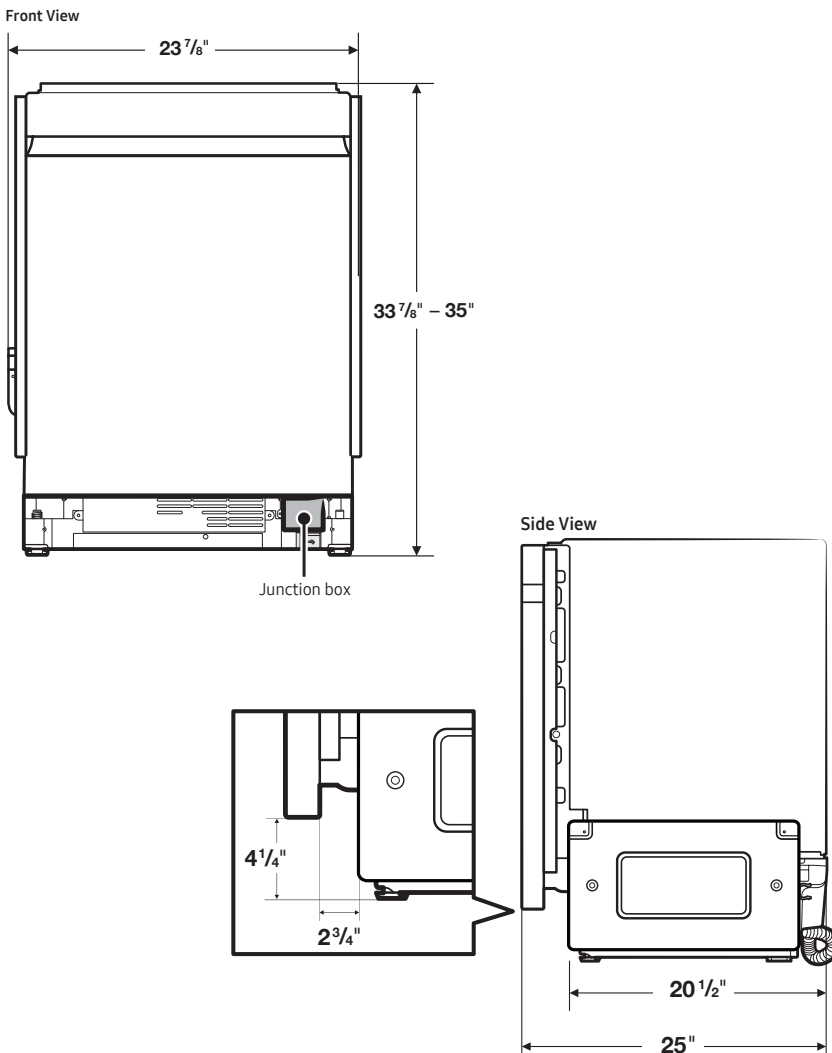

Dimensions

Features

- 6 Wash Cycles: Auto, Normal, Heavy, Delicate, Express 60, Rinse Only
- 6 Options: Half-Load Wash (Lower Rack), StormWash™, Hi-Temp Wash, Sanitize (Anti-bacterial – NSF), Delay Start, Control Lock
- AutoRelease™ Door
- Hidden Heat Element
- Stainless Steel Interior Tub

Convenience

- Control Lock
- Digital Water Leakage Sensor
- 3rd Rack
- One-Touch Adjustable Racking System
- Silverware Basket
- Upper Rack: Foldable Cup Shelves, 2 Adjustable Tines
- Lower Rack: Fold-Down Tines

Warranty

One (1) Year All Parts and Labor
Five (5) Year Limited on Printed Circuit Board and Interior Nylon Racks

Product Dimensions & Weight (WxHxD)

Dimensions (height is adjustable):
23 7/8" x 33 7/8" – 35" x 24 3/4"

Weight: 95 lbs

Shipping Dimensions & Weight (WxHxD)

Dimensions:
26" x 35" x 29 1/2"

Weight: 106 lbs

Color

Fingerprint Resistant
Stainless Steel
Fingerprint Resistant
Black Stainless Steel

Model

DW80R7060US
DW80R7060UG

UPC Code

887276297170
887276297163