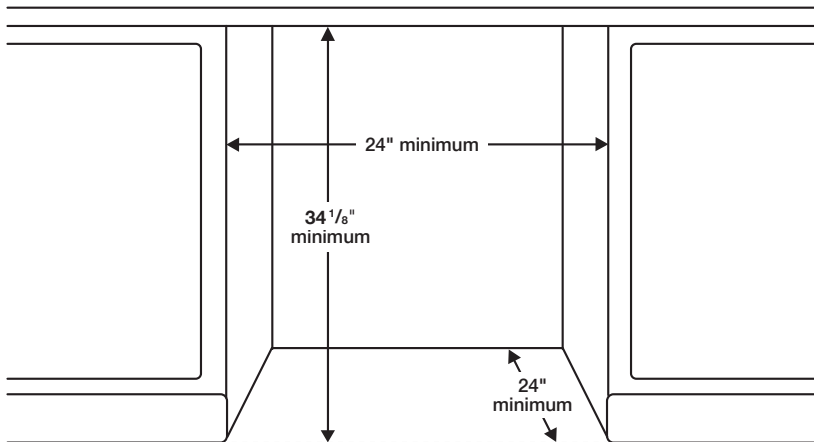

DW80R7060

SAMSUNG

Samsung StormWash™ 42 dBA Dishwasher

Installation Specifications