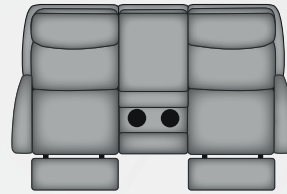

353 SHIMMER

Southern

Motion

353 SHIMMER

Configurations

- 353-31** Double Reclining Sofa
- 353-31P** Double Reclining Power Sofa
- 353-61P** Power Headrest Sofa
- 353-61P NL** Power Headrest Sofa with Next Level
- 353-61-95P** Power Headrest Sofa with SoCozi
- 353-61-95P NL** Power Headrest Sofa with SoCozi and Next Level

DIMENSIONS: W86 D41 H42

- 353-28** Double Reclining Console Loveseat with Hidden Cupholders
- 353-28P** Power Console Loveseat with Hidden Cupholders
- 353-28P WC** Power Console Loveseat with Wireless Charging
- 353-78P** Power Headrest Console Loveseat with Hidden Cupholders
- 353-78P WC** Power Headrest Console Loveseat with Hidden Cupholders & Wireless Charging
- 353-78P NL** Power Headrest Console Loveseat with Hidden Cupholders & Next Level
- 353-78P NL WC** Power Headrest Console Loveseat with Hidden Cupholders, Next Level & Wireless Charging
- 353-78-95P** Power Headrest Console Loveseat with Hidden Cupholders & SoCozi
- 353-78-95P WC** Power Headrest Console Loveseat with Hidden Cupholders, SoCozi & Wireless Charging
- 353-78-95P NL** Power Headrest Console Loveseat with Hidden Cupholders, SoCozi & Next Level
- 353-78-95P NL WC** Power Headrest Console Loveseat with Hidden Cupholders, SoCozi, Next Level & Wireless Charging

DIMENSIONS: W35 D40 H43

- 353-21** Double Reclining Loveseat
- 353-21P** Double Reclining Power Loveseat
- 353-51P** Power Headrest Loveseat
- 353-51P NL** Power Headrest Loveseat with Next Level
- 353-51-95P** Power Headrest Loveseat with SoCozi
- 353-51-95P NL** Power Headrest Loveseat with SoCozi and Next Level

DIMENSIONS: W62 D41 H42