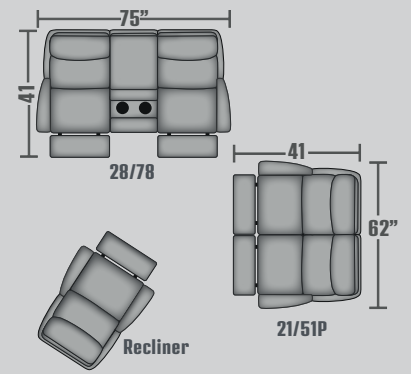

353 SHIMMER

Southern

Motion

353 SHIMMER

Configurations

- 353-31** Double Reclining Sofa
- 353-31P** Double Reclining Power Sofa
- 353-61P** Power Headrest Sofa
- 353-61P NL** Power Headrest Sofa with Next Level
- 353-61-95P** Power Headrest Sofa with SoCozi
- 353-61-95P NL** Power Headrest Sofa with SoCozi and Next Level

DIMENSIONS: W86 D41 H42

- 353-28** Double Reclining Console Loveseat with Hidden Cupholders
- 353-28P** Power Console Loveseat with Hidden Cupholders
- 353-28P WC** Power Console Loveseat with Wireless Charging
- 353-78P** Power Headrest Console Loveseat with Hidden Cupholders
- 353-78P WC** Power Headrest Console Loveseat with Hidden Cupholders & Wireless Charging
- 353-78P NL** Power Headrest Console Loveseat with Hidden Cupholders & Next Level
- 353-78P NL WC** Power Headrest Console Loveseat with Hidden Cupholders, Next Level & Wireless Charging
- 353-78-95P** Power Headrest Console Loveseat with Hidden Cupholders & SoCozi
- 353-78-95P WC** Power Headrest Console Loveseat with Hidden Cupholders, SoCozi & Wireless Charging
- 353-78-95P NL** Power Headrest Console Loveseat with Hidden Cupholders, SoCozi & Next Level
- 353-78-95P NL WC** Power Headrest Console Loveseat with Hidden Cupholders, SoCozi, Next Level & Wireless Charging

DIMENSIONS: W35 D40 H43

- 353-21** Double Reclining Loveseat
- 353-21P** Double Reclining Power Loveseat
- 353-51P** Power Headrest Loveseat
- 353-51P NL** Power Headrest Loveseat with Next Level
- 353-51-95P** Power Headrest Loveseat with SoCozi
- 353-51-95P NL** Power Headrest Loveseat with SoCozi and Next Level

DIMENSIONS: W62 D41 H42