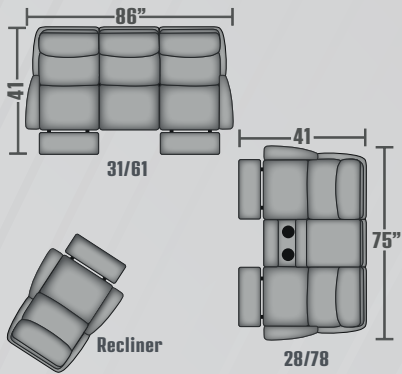

353 SHIMMER

Southern

Motion

353 SHIMMER

Configurations

- 353-31** Double Reclining Sofa
- 353-31P** Double Reclining Power Sofa
- 353-61P** Power Headrest Sofa
- 353-61P NL** Power Headrest Sofa with Next Level
- 353-61-95P** Power Headrest Sofa with SoCozi
- 353-61-95P NL** Power Headrest Sofa with SoCozi and Next Level

DIMENSIONS: W86 D41 H42

- 353-28** Double Reclining Console Loveseat with Hidden Cupholders
- 353-28P** Power Console Loveseat with Hidden Cupholders
- 353-28P WC** Power Console Loveseat with Wireless Charging
- 353-78P** Power Headrest Console Loveseat with Hidden Cupholders
- 353-78P WC** Power Headrest Console Loveseat with Hidden Cupholders & Wireless Charging
- 353-78P NL** Power Headrest Console Loveseat with Hidden Cupholders & Next Level
- 353-78P NL WC** Power Headrest Console Loveseat with Hidden Cupholders, Next Level & Wireless Charging
- 353-78-95P** Power Headrest Console Loveseat with Hidden Cupholders & SoCozi
- 353-78-95P WC** Power Headrest Console Loveseat with Hidden Cupholders, SoCozi & Wireless Charging
- 353-78-95P NL** Power Headrest Console Loveseat with Hidden Cupholders, SoCozi & Next Level
- 353-78-95P NL WC** Power Headrest Console Loveseat with Hidden Cupholders, SoCozi, Next Level & Wireless Charging

DIMENSIONS: W35 D40 H43

- 353-21** Double Reclining Loveseat
- 353-21P** Double Reclining Power Loveseat
- 353-51P** Power Headrest Loveseat
- 353-51P NL** Power Headrest Loveseat with Next Level
- 353-51-95P** Power Headrest Loveseat with SoCozi
- 353-51-95P NL** Power Headrest Loveseat with SoCozi and Next Level

DIMENSIONS: W62 D41 H42