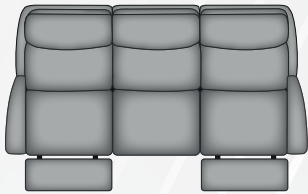

353 SHIMMER

Southern

Motion

353 SHIMMER

Configurations

- 353-31** Double Reclining Sofa
- 353-31P** Double Reclining Power Sofa
- 353-61P** Power Headrest Sofa
- 353-61P NL** Power Headrest Sofa with Next Level
- 353-61-95P** Power Headrest Sofa with SoCozi
- 353-61-95P NL** Power Headrest Sofa with SoCozi and Next Level

DIMENSIONS: W86 D41 H42

- 353-28** Double Reclining Console Loveseat with Hidden Cupholders
- 353-28P** Power Console Loveseat with Hidden Cupholders
- 353-28P WC** Power Console Loveseat with Wireless Charging
- 353-78P** Power Headrest Console Loveseat with Hidden Cupholders
- 353-78P WC** Power Headrest Console Loveseat with Hidden Cupholders & Wireless Charging
- 353-78P NL** Power Headrest Console Loveseat with Hidden Cupholders & Next Level
- 353-78P NL WC** Power Headrest Console Loveseat with Hidden Cupholders, Next Level & Wireless Charging
- 353-78-95P** Power Headrest Console Loveseat with Hidden Cupholders & SoCozi
- 353-78-95P WC** Power Headrest Console Loveseat with Hidden Cupholders, SoCozi & Wireless Charging
- 353-78-95P NL** Power Headrest Console Loveseat with Hidden Cupholders, SoCozi & Next Level
- 353-78-95P NL WC** Power Headrest Console Loveseat with Hidden Cupholders, SoCozi, Next Level & Wireless Charging

DIMENSIONS: W35 D40 H43

- 353-21** Double Reclining Loveseat
- 353-21P** Double Reclining Power Loveseat
- 353-51P** Power Headrest Loveseat
- 353-51P NL** Power Headrest Loveseat with Next Level
- 353-51-95P** Power Headrest Loveseat with SoCozi
- 353-51-95P NL** Power Headrest Loveseat with SoCozi and Next Level

DIMENSIONS: W62 D41 H42