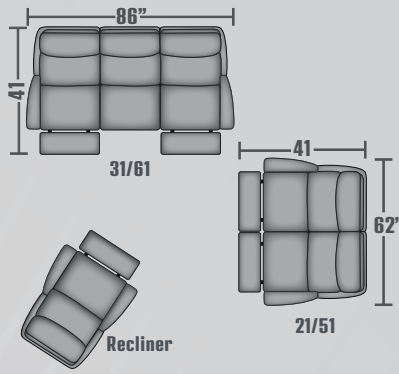

353 SHIMMER

Southern

Motion

353 SHIMMER

Configurations

- 353-31** Double Reclining Sofa
- 353-31P** Double Reclining Power Sofa
- 353-61P** Power Headrest Sofa
- 353-61P NL** Power Headrest Sofa with Next Level
- 353-61-95P** Power Headrest Sofa with SoCozi
- 353-61-95P NL** Power Headrest Sofa with SoCozi and Next Level

DIMENSIONS: W86 D41 H42

- 353-28** Double Reclining Console Loveseat with Hidden Cupholders
- 353-28P** Power Console Loveseat with Hidden Cupholders
- 353-28P WC** Power Console Loveseat with Wireless Charging
- 353-78P** Power Headrest Console Loveseat with Hidden Cupholders
- 353-78P WC** Power Headrest Console Loveseat with Hidden Cupholders & Wireless Charging
- 353-78P NL** Power Headrest Console Loveseat with Hidden Cupholders & Next Level
- 353-78P NL WC** Power Headrest Console Loveseat with Hidden Cupholders, Next Level & Wireless Charging
- 353-78-95P** Power Headrest Console Loveseat with Hidden Cupholders & SoCozi
- 353-78-95P WC** Power Headrest Console Loveseat with Hidden Cupholders, SoCozi & Wireless Charging
- 353-78-95P NL** Power Headrest Console Loveseat with Hidden Cupholders, SoCozi & Next Level
- 353-78-95P NL WC** Power Headrest Console Loveseat with Hidden Cupholders, SoCozi, Next Level & Wireless Charging

DIMENSIONS: W35 D40 H43

- 353-21** Double Reclining Loveseat
- 353-21P** Double Reclining Power Loveseat
- 353-51P** Power Headrest Loveseat
- 353-51P NL** Power Headrest Loveseat with Next Level
- 353-51-95P** Power Headrest Loveseat with SoCozi
- 353-51-95P NL** Power Headrest Loveseat with SoCozi and Next Level

DIMENSIONS: W62 D41 H42