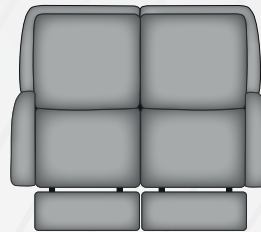

342 HIGH STREET

Southern
Motion

342 HIGH STREET

Configurations

- 342-31** Double Reclining Sofa
- 342-31P** Double Reclining Power Sofa
- 342-61P** Power Headrest Sofa
- 342-61P NL** Power Headrest Sofa with Next Level

DIMENSIONS: W81 D41 H43

- 342-21** Double Reclining Loveseat
- 342-21P** Double Reclining Power Loveseat
- 342-51P** Power Headrest Loveseat
- 342-51P NL** Power Headrest Loveseat with Next Level

DIMENSIONS: W59 D41 H43

DIMENSIONS: W36 D43 H42