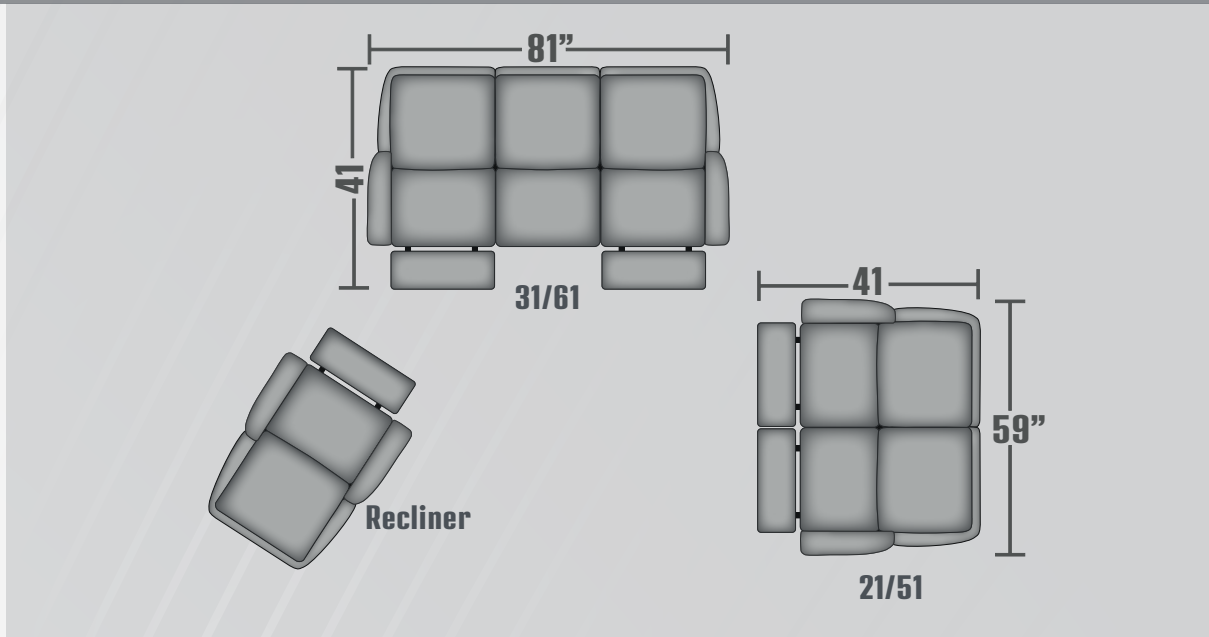

342 HIGH STREET

Southern
Motion

342 HIGH STREET

Configurations

- 342-31** Double Reclining Sofa
- 342-31P** Double Reclining Power Sofa
- 342-61P** Power Headrest Sofa
- 342-61P NL** Power Headrest Sofa with Next Level

DIMENSIONS: W81 D41 H43

- 342-21** Double Reclining Loveseat
- 342-21P** Double Reclining Power Loveseat
- 342-51P** Power Headrest Loveseat
- 342-51P NL** Power Headrest Loveseat with Next Level

DIMENSIONS: W59 D41 H43

- 1342** Rocker Recliner
- 1342S** Swivel Rocker Recliner
- 1342P** Power Rocker Recliner
- 2342** Wall Hugger Recliner
- 2342P** Power Wall Hugger Recliner
- 5342P** Power Headrest Rocker Recliner
- 6342P** Power Headrest Wall Hugger Recliner
- 6342P NL** Power Headrest Wall Hugger Recliner with Next Level

DIMENSIONS: W36 D43 H42