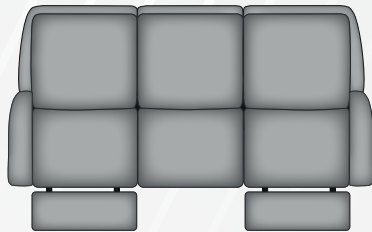

342 HIGH STREET

Southern
Motion

342 HIGH STREET

Configurations

- 342-31** Double Reclining Sofa
- 342-31P** Double Reclining Power Sofa
- 342-61P** Power Headrest Sofa
- 342-61P NL** Power Headrest Sofa with Next Level

DIMENSIONS: W81 D41 H43

- 342-21** Double Reclining Loveseat
- 342-21P** Double Reclining Power Loveseat
- 342-51P** Power Headrest Loveseat
- 342-51P NL** Power Headrest Loveseat with Next Level

DIMENSIONS: W59 D41 H43

DIMENSIONS: W36 D43 H42