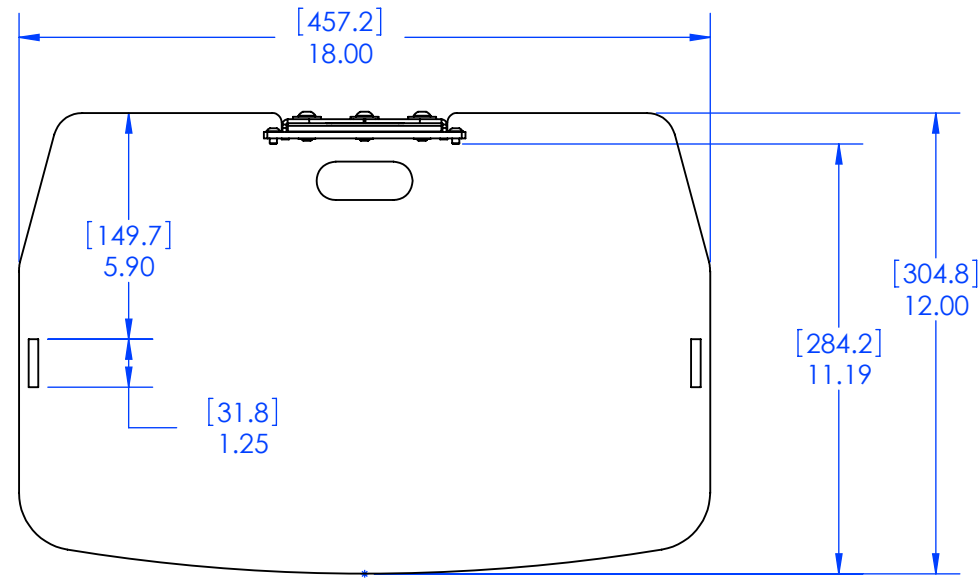

**SHELF CAN BE USED
EITHER ABOVE OR BELOW
SCREEN**

[560.3]
22.06
DISTANCE TO C/L
OF TS5XXX SERIES
SWINGARMS

[552.3]
21.75
DISTANCE TO C/L
OF TS3XXX SERIES
SWINGARMS

LOWEST POSITION

[446]
17.56
DISTANCE TO C/L
OF TS5XXX SERIES
SWINGARMS

[438]
17.25
DISTANCE TO C/L
OF TS3XXX SERIES
SWINGARMS

**HIGHEST POSITION
WITH EXTENDER BRACKET**

[114.3]
4.50
HEIGHT
ADJUSTMENT

[380.9]
15.00
DISTANCE TO C/L
OF TS3XXX SERIES
SWINGARMS

[388.8]
15.31
DISTANCE TO C/L
OF TS5XXX SERIES
SWINGARMS

**HIGHEST POSITION
WITHOUT EXTENDER BRACKET**