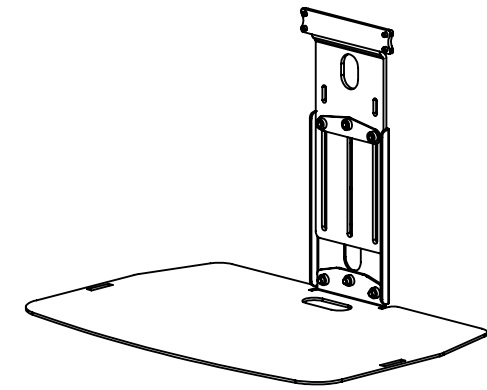

**SHELF CAN BE USED
EITHER ABOVE OR BELOW
SCREEN**

[560.3]
22.06
DISTANCE TO C/L
OF TS5XXX SERIES
SWINGARMS

[552.3]
21.75
DISTANCE TO C/L
OF TS3XXX SERIES
SWINGARMS

LOWEST POSITION

[446]
17.56
DISTANCE TO C/L
OF TS5XXX SERIES
SWINGARMS

[438]
17.25
DISTANCE TO C/L
OF TS3XXX SERIES
SWINGARMS

**HIGHEST POSITION
WITH EXTENDER BRACKET**

[114.3]
4.50
HEIGHT
ADJUSTMENT

[380.9]
15.00
DISTANCE TO C/L
OF TS3XXX SERIES
SWINGARMS

[388.8]
15.31
DISTANCE TO C/L
OF TS5XXX SERIES
SWINGARMS

**HIGHEST POSITION
WITHOUT EXTENDER BRACKET**