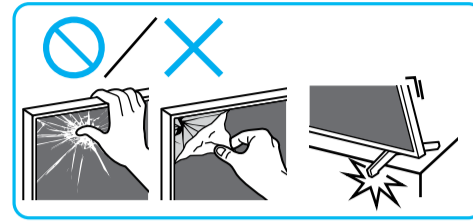

Setup Guide

Téléviseur
Televisor
Television

5-037-642-11(1)

US	Setup Guide
FR	Manuel de configuration
ES	Guía de configuración
PT	Guia de Configuração

Sony Customer Support

U.S.A.:
<https://www.sony.com/tvsupport>
Canada:
<https://www.sony.ca/support>
United States 1.800.222.SONY
Canada 1.877.899.SONY
Please Do Not Return the Product to the Store

Service à la clientèle Sony

Canada :
<https://www.sony.ca/support>
États-Unis :
<https://www.sony.com/tvsupport>
Canada 1.877.899.SONY
États-Unis 1.800.222.SONY
Ne retournez pas le produit au magasin

Lea este manual antes de usar el producto

Centro de Asistencia de Sony

<https://esupport.sony.com/ES/LA/>
Llame al número telefónico que aparece en su póliza de garantía.
Por favor no devuelva el producto a la tienda donde adquirió el producto.

BRAVIA

KD-55X80K / 55X80CK