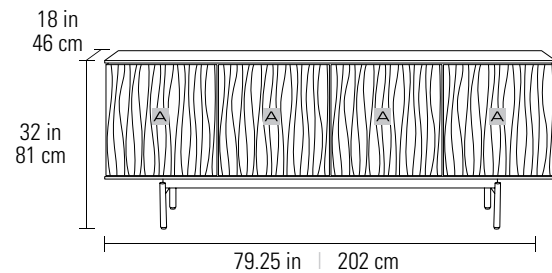

## 7107 CONSOLE

Recommended TV Size	up to 70"
Arena TV Mount Compatibility	N/A
Dimensions	32H x 60 x 18 in 81H x 152 x 46 cm
Component Capacity	6-9
Adjustable Shelf Increments	1.25 in   32 mm; 5 positions
Top Shelf Capacity	175 lbs   79 kg
Weight	138 lbs   63 kg

### ▲ Interior Compartment (x3)

Dimensions	19H x 18.75 x 16.25 in 48H x 48 x 41 cm
Adjustable Shelf Capacity	50 lbs   23 kg
Bottom Shelf Capacity	100 lbs   45 kg

## 7109 CREDENZA

Recommended TV Size	up to 85"
Arena TV Mount Compatibility	N/A
Dimensions	32H x 79.25 x 18 in 81H x 202 x 46 cm
Component Capacity	8-12
Adjustable Shelf Increments	1.25 in   32 mm; 5 positions
Top Shelf Capacity	175 lbs   79 kg
Weight	176 lbs   80 kg

### ▲ Interior Compartment (x4)

Dimensions	19H x 18.75 x 16.25 in 48H x 48 x 41 cm
Adjustable Shelf Capacity	50 lbs   23 kg
Bottom Shelf Capacity	100 lbs   45 kg