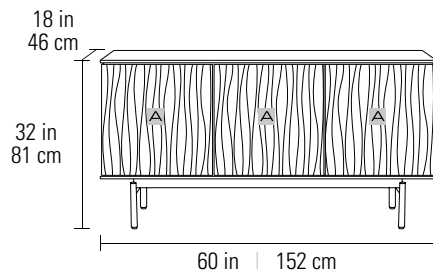

## 7107 CONSOLE

Recommended TV Size	up to 70"
Arena TV Mount Compatibility	N/A
Dimensions	32H x 60 x 18 in 81H x 152 x 46 cm
Component Capacity	6-9
Adjustable Shelf Increments	1.25 in   32 mm; 5 positions
Top Shelf Capacity	175 lbs   79 kg
Weight	138 lbs   63 kg

### ▲ Interior Compartment (x3)

Dimensions	19H x 18.75 x 16.25 in 48H x 48 x 41 cm
Adjustable Shelf Capacity	50 lbs   23 kg
Bottom Shelf Capacity	100 lbs   45 kg

## 7109 CREDENZA

Recommended TV Size	up to 85"
Arena TV Mount Compatibility	N/A
Dimensions	32H x 79.25 x 18 in 81H x 202 x 46 cm
Component Capacity	8-12
Adjustable Shelf Increments	1.25 in   32 mm; 5 positions
Top Shelf Capacity	175 lbs   79 kg
Weight	176 lbs   80 kg

### ▲ Interior Compartment (x4)

Dimensions	19H x 18.75 x 16.25 in 48H x 48 x 41 cm
Adjustable Shelf Capacity	50 lbs   23 kg
Bottom Shelf Capacity	100 lbs   45 kg