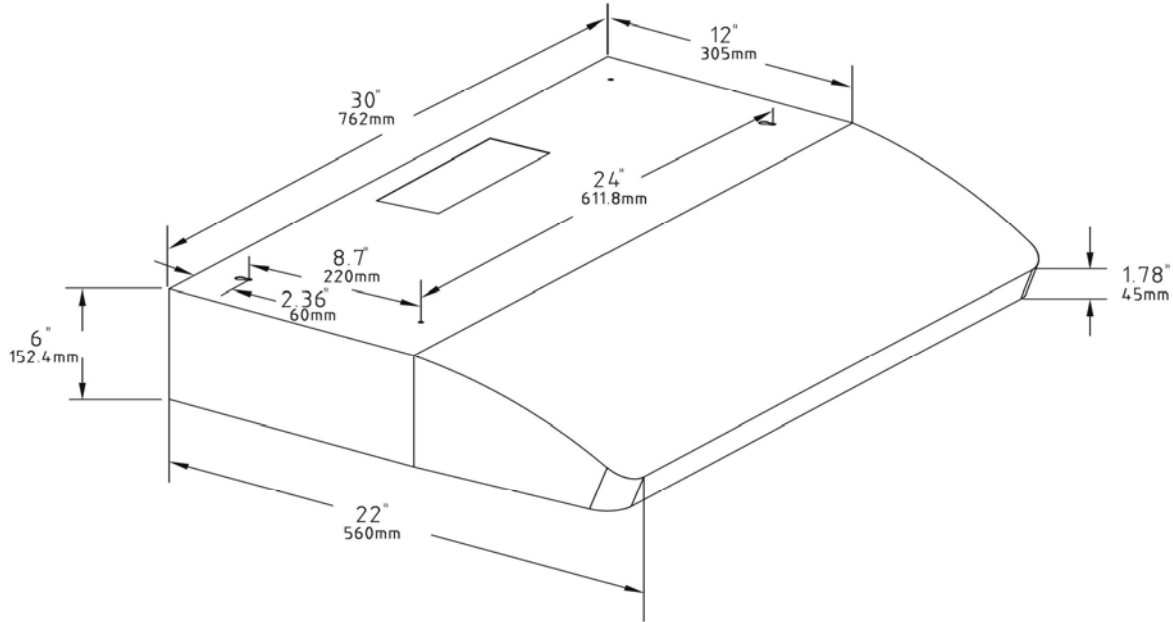

AVG-306CS

30" Under Cabinet hood

Selected Model	
Model number	AVG-306CS
UPC code	0632726207342
Dimensions	
Dimensions	30" (W) x 22" (D) x 6" (H)
Exterior Appearance	
Color	Stainless Steel
Features	
Control	Soft touch with LED display
Lighting	2 bulbs, 2W LED (bulbs included)
Blower type	600 CFM, 3-speed
Filter type	2 aluminium superior micro hole filters and stainless steel baffle filters included
Duct transition	6" Round (Top) 3 1/4" x 10" rectangular (Rear) 3 1/4" x 10" rectangular (Top)
Ducting	Ducted
Electrical Requirements	
Electrical requirements	120V / 60Hz
Warranty	
1-year Warranty	Parts and labour, in-home service

Dimensions

Installation

A	Floor to ceiling height	variable
B	Floor to counter top height (standard)	36"
C	Recommended height between cooking surface and bottom of the hood	28 to 30"
D	Hood height	6"
E	Chimney height	N/A

Duct transition

Top 6" Rond

Top & back 3 1/4 x 10"

The information contained herein is based on sources that we believe to be reliable, but is not guaranteed by us, may be incomplete and/or may change without notice.