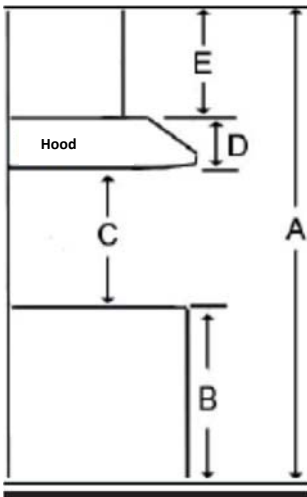

AVG-306CS

30" Under Cabinet hood

Selected Model	
Model number	AVG-306CS
UPC code	0632726207342
Dimensions	
Dimensions	30" (W) x 22" (D) x 6" (H)
Exterior Appearance	
Color	Stainless Steel
Features	
Control	Soft touch with LED display
Lighting	2 bulbs, 2W LED (bulbs included)
Blower type	600 CFM, 3-speed
Filter type	2 aluminium superior micro hole filters and stainless steel baffle filters included
Duct transition	6" Round (Top) 3 1/4" x 10" rectangular (Rear) 3 1/4" x 10" rectangular (Top)
Ducting	Ducted
Electrical Requirements	
Electrical requirements	120V / 60Hz
Warranty	
1-year Warranty	Parts and labour, in-home service

Dimensions

Installation

A	Floor to ceiling height	variable
B	Floor to counter top height (standard)	36"
C	Recommended height between cooking surface and bottom of the hood	28 to 30"
D	Hood height	6"
E	Chimney height	N/A

Duct transition

Top 6" Rond

Top & back 3 1/4 x 10"

The information contained herein is based on sources that we believe to be reliable, but is not guaranteed by us, may be incomplete and/or may change without notice.