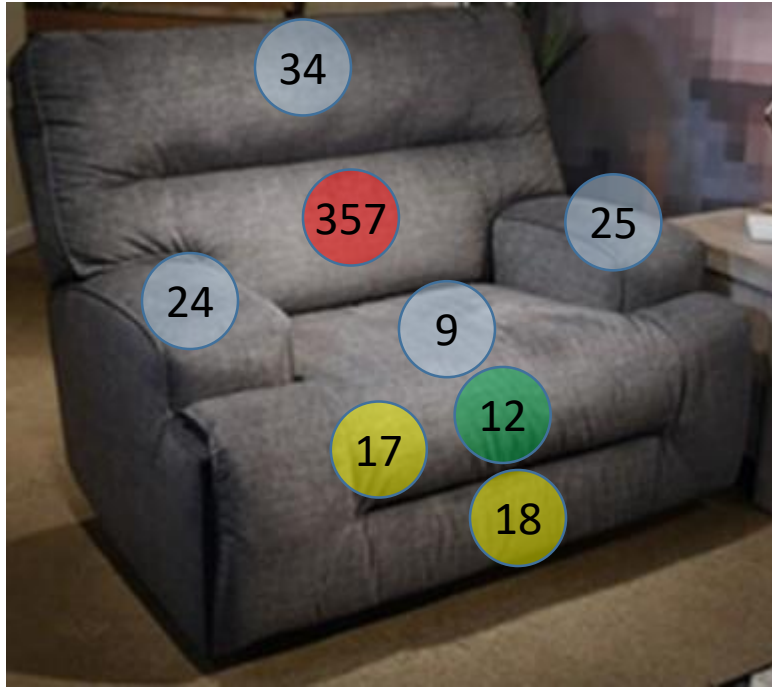

4530282

Call Out	Description
● (Red)	Blown Fiber
● (Yellow)	Cushion Chaise Pad - top Pad
● (Green)	Cushion Foam
● (Yellow)	KD Component
● (Blue)	Cover