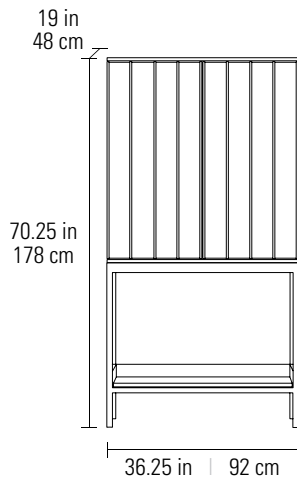

COSMO™ BAR

BDI

COSMO™ BAR

DESIGN **MATTHEW WEATHERLY**

5720 BAR

Hosting the perfect party or concocting your favorite nightcap, the Cosmo Bar allows you to release your inner mixologist. The cabinet offers racking space for wine bottles and storage for a host of liquor bottles.

Dimensions	70.25H x 36.25 x 19 in 178H x 92 x 48 cm
Door Capacity	30 lbs 13.5 kg
Drawer Capacity	25 lbs 11.5 kg
Adjustable Shelf Capacity	5 lbs 2.25 kg
Number of Adjustable Shelves	1
Adjustable Shelf Spacing	2.5" 64 mm; (3 positions)
Bottom Shelf Capacity	75 lbs 34 kg
Weight	205 lbs 93 kg