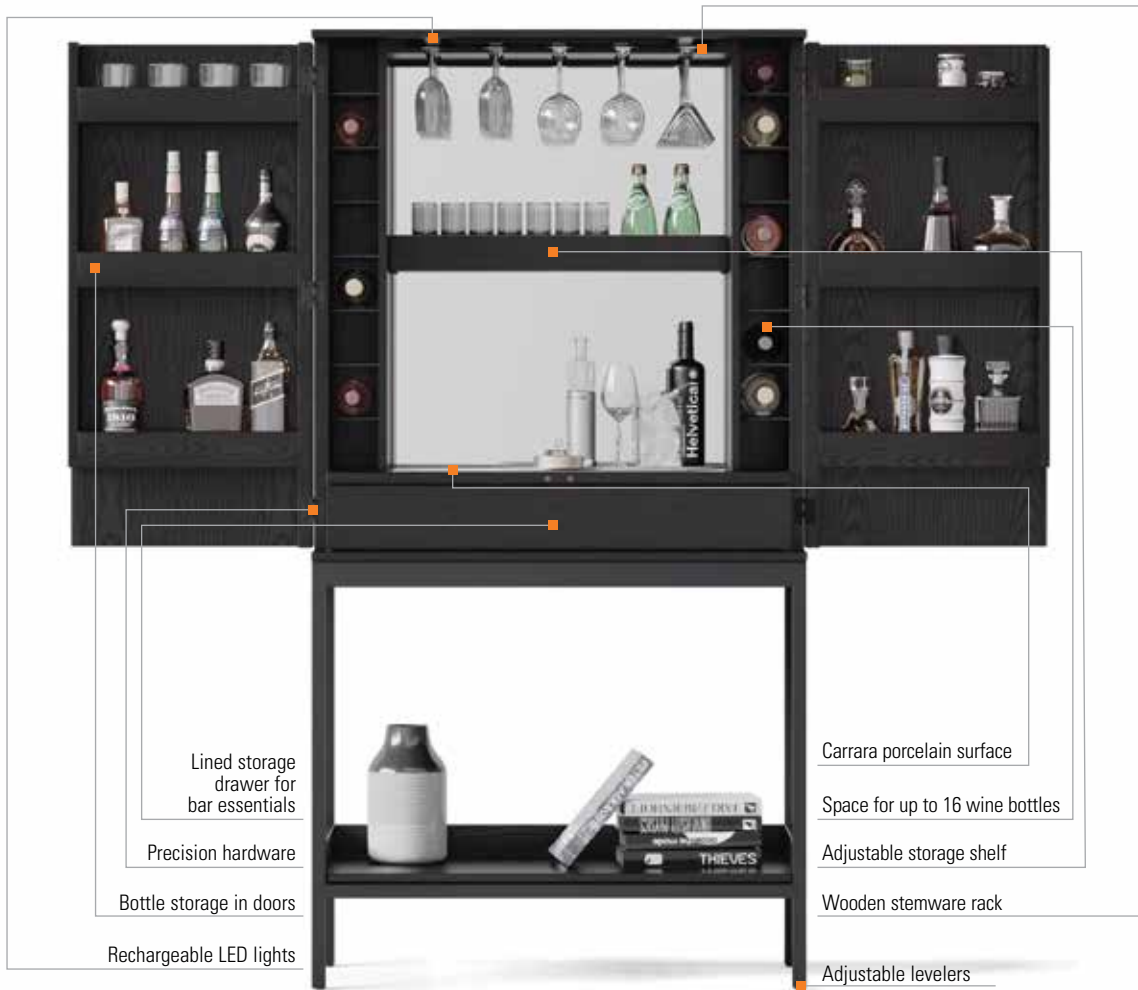

COSMO™ BAR

BDI

COSMO™ BAR

DESIGN **MATTHEW WEATHERLY**

5720 BAR

Hosting the perfect party or concocting your favorite nightcap, the Cosmo Bar allows you to release your inner mixologist. The cabinet offers racking space for wine bottles and storage for a host of liquor bottles.

- Carrara porcelain panel provides an elegant, cleanable work surface
- Adjustable shelf provides storage for glasses or additional bottles
- Rechargeable LED light turns on automatically when the door is opened

Horizontal storage for up to 16 wine bottles

A wooden stemware rack protects glasses and minimizes vibration

A rechargeable light illuminates automatically when the doors are opened

Carrara porcelain provides an elegant and durable bar surface, and removes for easy cleaning

An adjustable storage shelf keeps bottles, glasses and more within easy reach

A convenient storage drawer keeps bar utensils and supplies close at hand

For the most up-to-date product specifications, visit www.bdiusa.com. BDI's products are protected by US patent, international patent, trade dress, and/or copyright laws. "Cosmo" and BDI are trademarks of Becker Designed Inc. All rights reserved. Refer to current price list or contact BDI for specific model and finish availability. Materials and specifications subject to change without notice. BDI products are packaged with recyclable materials. ©2019, BDI