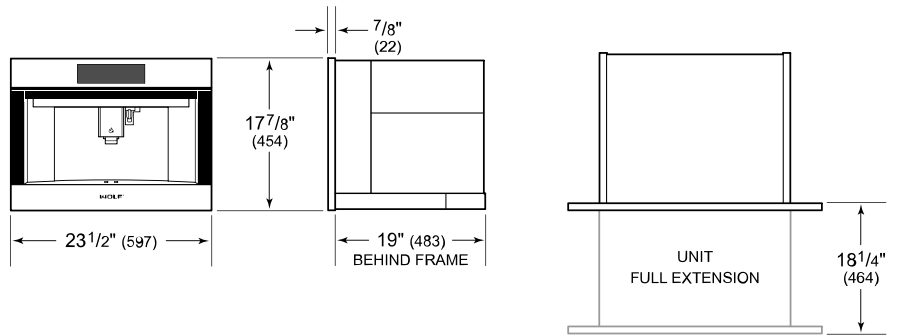

PRODUCT SPECIFICATIONS

Model	EC2450TE/S
Dimensions	23 1/2"W x 17 7/8"H x 19"D
Weight	67 lbs
Electrical Supply	120 VAC, 60 Hz
Electrical Service	15 amp dedicated circuit
Power Cord Length	6 Feet
Receptacle	3-prong grounding-type

ELECTRICAL

NOTE: Dimensions in parenthesis are in millimeters unless otherwise specified

DIMENSIONS

STANDARD INSTALLATION

NOTE: 24" (610) model and 30" (762) model require the same opening dimensions.