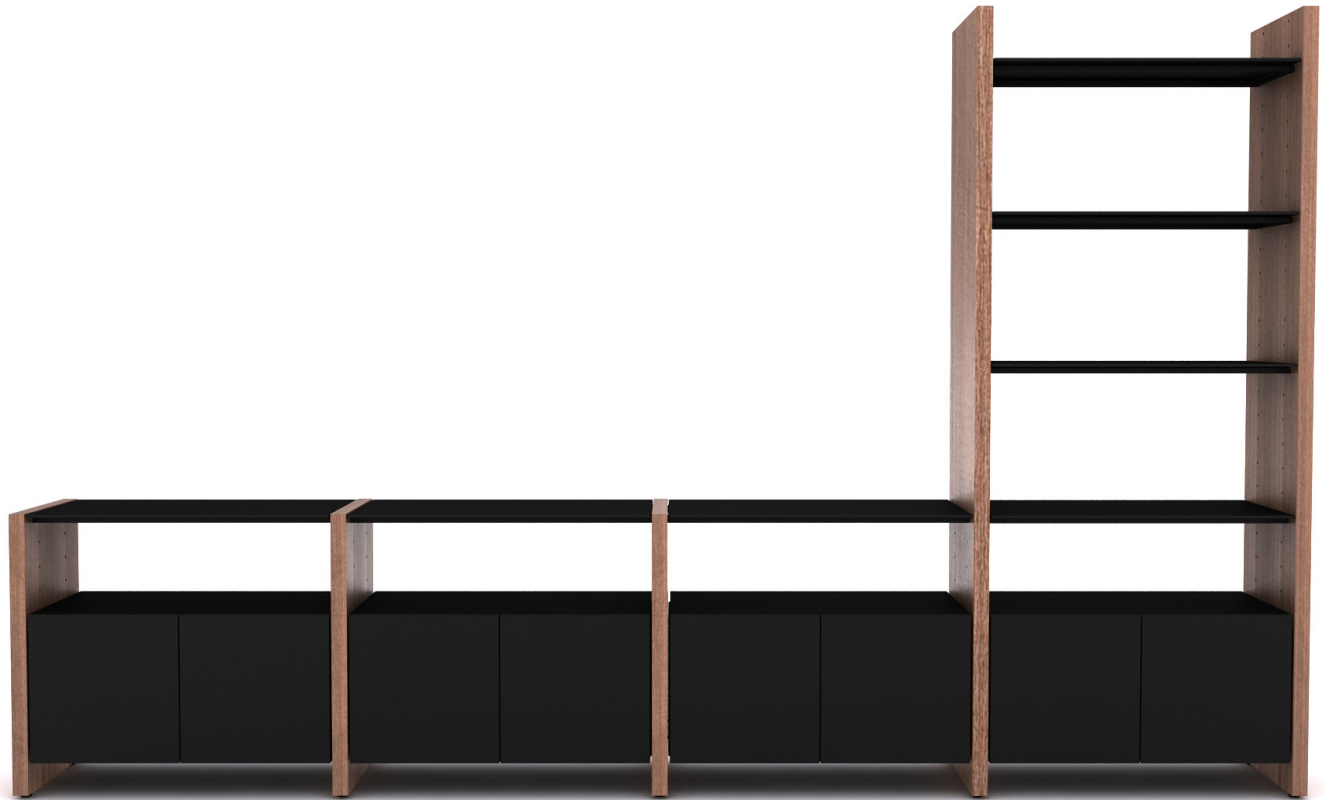

SEMBLANCE

MODULAR SYSTEM

PACKAGE 5454-GH

COMPONENT LIST

Component List

15001

x 1

x 7

E x 4

15011

J x 2

K x 4

L x 8

x 4

15021

A B x 1

x 1

15026

x 1

15028

x 2

Model Details