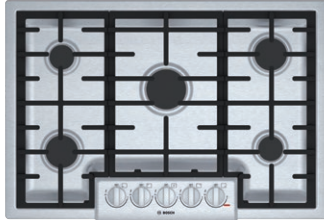

30" Gas Cooktop

800 Series – Stainless Steel NGM8056UC

BOSCH
Invented for life

NGM8056UC
Stainless Steel

Also available in:
Black w/Black NGM8046UC
Stainless
Knobs

Bosch gas cooktops are engineered to perform precisely, offering high heat and low simmer options for optimal cooking flexibility.

Seamless, one-piece stainless steel design makes clean-up simple

Distinctive red LED light indicates burners are on

General Properties

Knob material	Metal
Sealed burners	Yes
Grate material	Cast iron

Element Performance