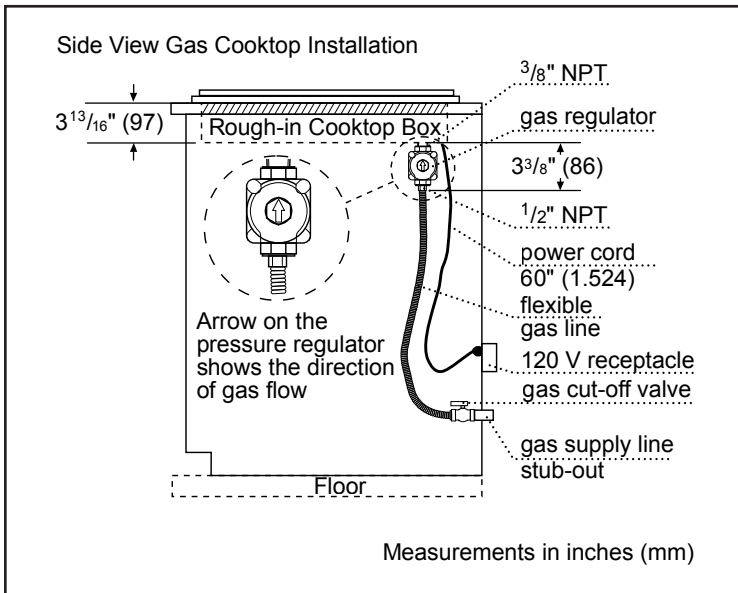

30" Gas Cooktop

800 Series – Stainless Steel NGM8056UC

BOSCH
Invented for life

Installation Details

Accessories: To purchase Bosch accessories, cleaners & parts please visit www.bosch-home.com/us/store or call 1-800-944-2904 (Mon to Fri 5 am to 6 pm PST, Sat 6 am to 3 pm PST).

Notes: All height, width and depth dimensions are shown in inches. BSH reserves the absolute and unrestricted right to change product materials and specifications, at any time, without notice. Consult the product's installation instructions for final dimensional data and other details prior to making cutout.

Warranties: Please see Use & Care manual or Bosch website for statement of limited warranty.

For more information on our entire line of products, go to www.bosch-home.com/us or call 1-800-944-2904

© BSH Home Appliances Corporation. All rights reserved. Bosch is a registered trademark of Robert Bosch GmbH.