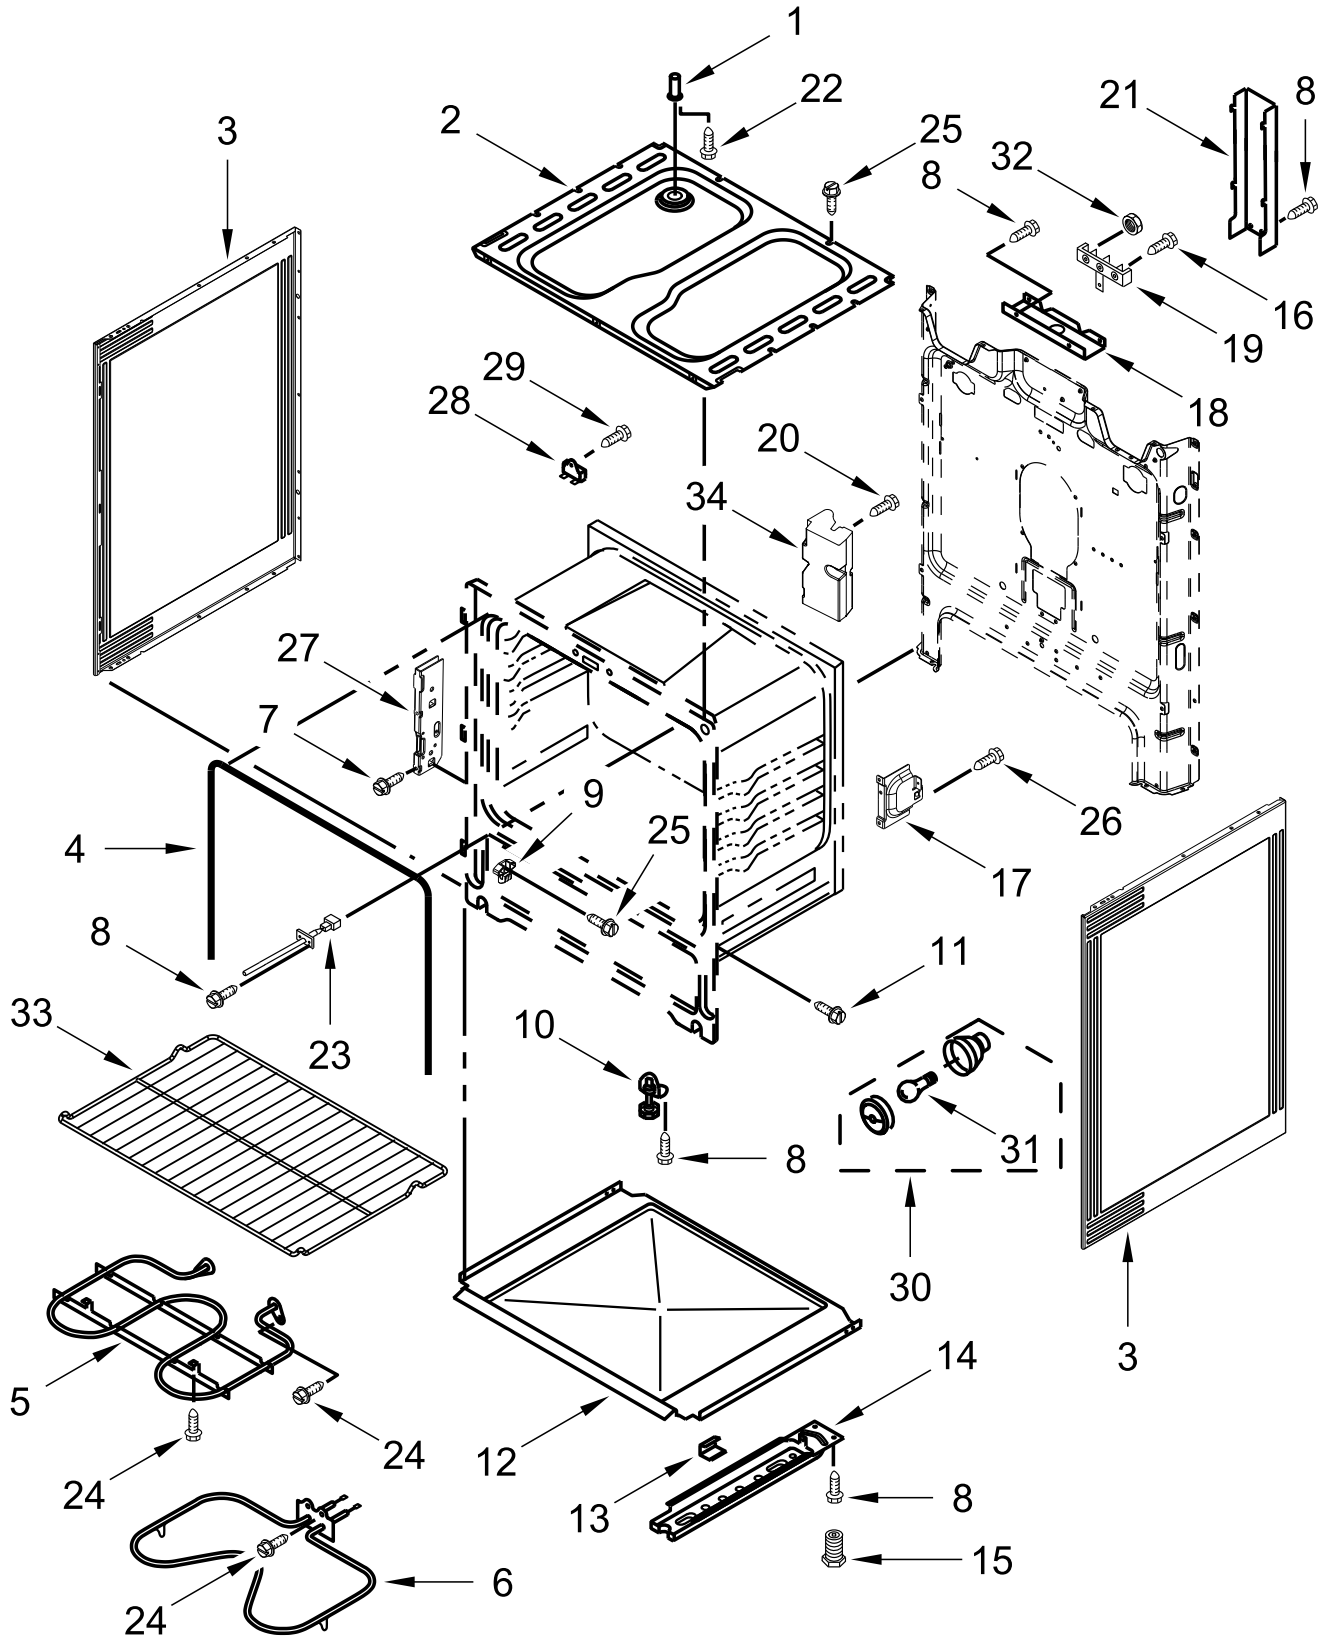

CHASSIS PARTS

CHASSIS PARTS

<u>Illus. No.</u>	<u>Part No.</u>	<u>Description</u>	<u>Illus. No.</u>	<u>Part No.</u>	<u>Description</u>	<u>Illus. No.</u>	<u>Part No.</u>	<u>Description</u>
1	W11222267	Tube, Vent	14	W10390008	Assembly, Base Rail (Left)	26	3196169	Screw
2	W10209613	Box, Burner				27	W10289077	Receiver, Hinge
3		Panel, Side		W10390007	Assembly, Base Rail (Right)	28	3196548	Fuse, Thermal
	W10162245	Black				29	3196172	Screw
	W10575396	White	15	W10058460	Foot, Leveling	30	W11175594	Assembly, Light
4	W10129032	Seal, Door	16	3400016	Screw	31	W10571723	Bulb, Halogen 40 Watts
5	W10308476	Element, Broil	17	W10404688	Clip, Oven Support			
6	W11022836	Element, Bake	18	3186034	Bracket, Service	32	7103P027-60	Nut
7	W10031780	Screw	19	W10245259	Block, Terminal	33	W10268578	Rack, Oven
8	3196178	Screw	20	W11034869	Screw	34	W10910404	Counterweight
9	W10674705	Glide, Drawer Front	21	W10326122	Cover, Terminal Block			FOLLOWING PARTS NOT ILLUSTRATED
10	W10341186	Assembly, Front Foot	22	3196567	Screw		8273263	Insulation, Wrap
11	W10067840	Screw	23	W10181986	Sensor, Oven		8272611	Insulation, Back
12	8054068	Retainer, Insulation	24	3196174	Screw			
13	W10137382	Clip, Panel	25	3196165	Screw