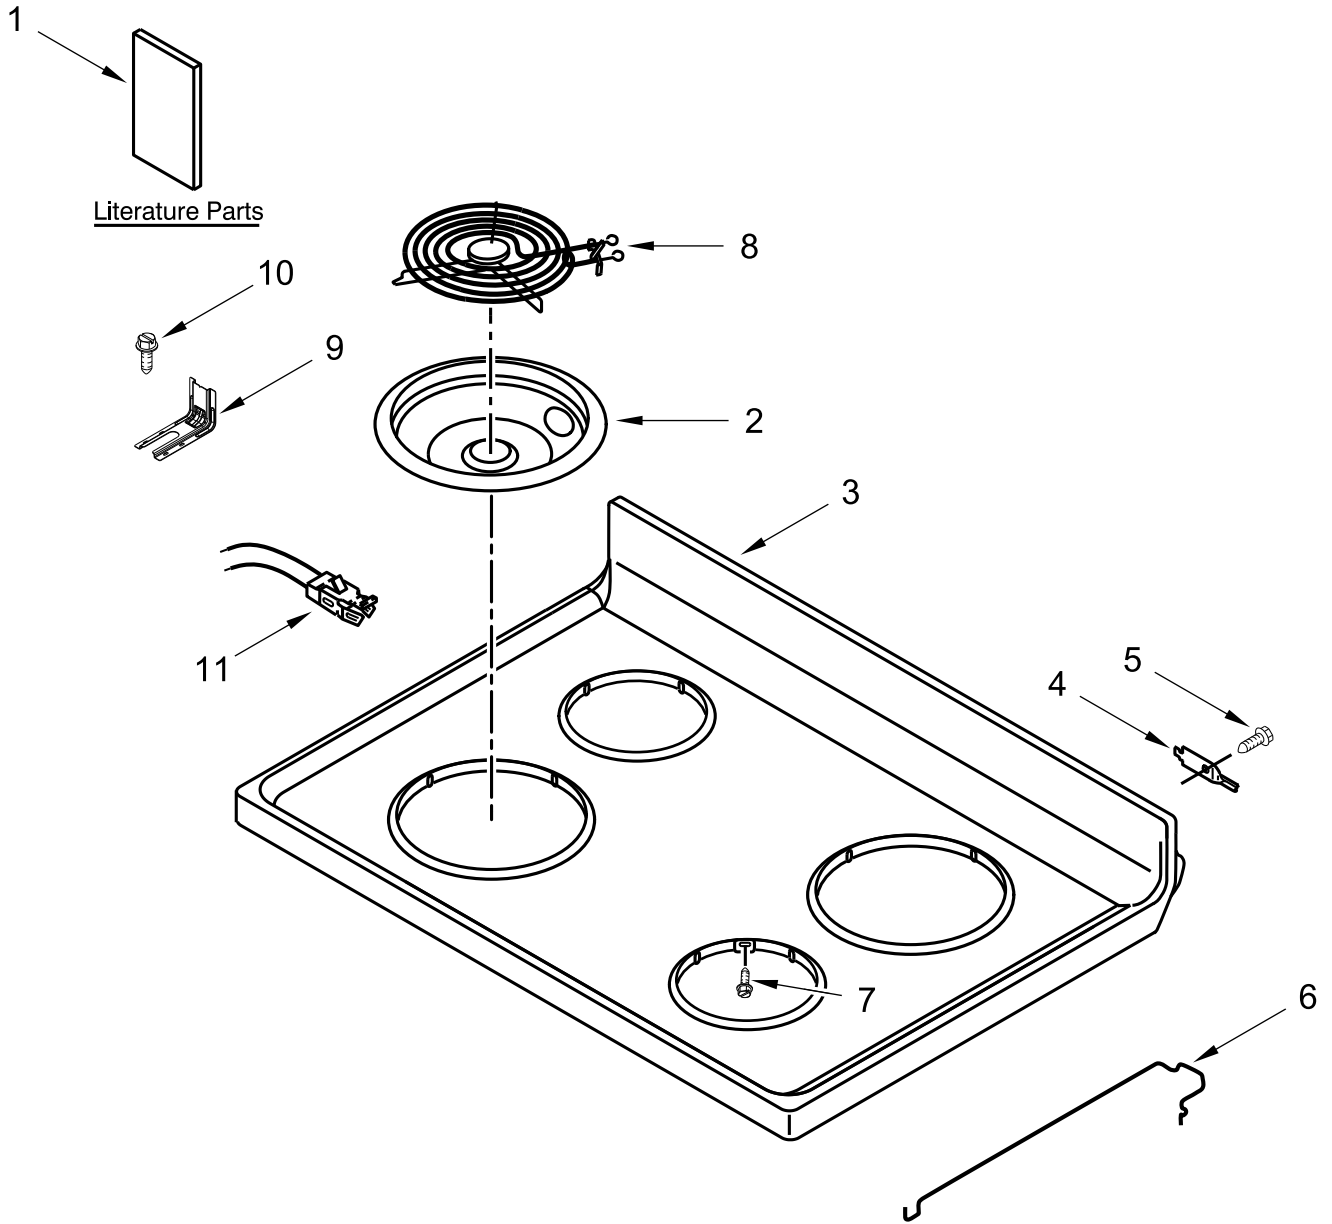

30" ELECTRIC FREESTANDING STANDARD CLEAN RANGE

MODELS:

WFC150M0EB4 (Black)

WFC150M0EW4 (White)

COOKTOP PARTS

COOKTOP PARTS

<u>Illus. No.</u>	<u>Part No.</u>	<u>Description</u>	<u>Illus. No.</u>	<u>Part No.</u>	<u>Description</u>	<u>Illus. No.</u>	<u>Part No.</u>	<u>Description</u>
1		Literature Parts	5	3196178	Screw	11	814399	Receptacle, Element
	W11235900	Owner's Manual	6	3195812	Rod, Support			FOLLOWING PARTS NOT ILLUSTRATED
	W11047681	Instructions, Installation	7	3196154	Screw			
	W11245179	Wiring Diagram	8	W11364018	Element, Coil Heating (1500W)	W11134593		Harness, Main
2	W10196406	Bowl, Drip (6") (Right Front and Left Rear)			(Right Front and Left Rear)	W11134595		Harness, Cooktop
	W10196405	Bowl, Drip (8") (Left Front and Right Rear)		W11364019	Element, Coil Heating (2400W)	W11232223		Harness, Door Switch Sensor
					(Left Front and Right Rear)	W10281322		Kit, Bare Wire Adapter Block
3		Cooktop	9	W10306542	Bracket, Anti-Tip			
	3186233	Black	10	7101P485-60	Screw, Anti-Tip Kit			
	3186231	White						
4	3195060	Hinge, Cooktop						

CONTROL PANEL PARTS

CONTROL PANEL PARTS

<u>Illus.</u> <u>No.</u>	<u>Part No.</u>	<u>Description</u>	<u>Illus.</u> <u>No.</u>	<u>Part No.</u>	<u>Description</u>	<u>Illus.</u> <u>No.</u>	<u>Part No.</u>	<u>Description</u>
1		Endcap	4	3148953	Switch, Infinite (Green)	7	W10525121	Bracket, Console Mounting
	W11130372	Black (Left)			(Left Front, Right Rear)	8	W10695491	Bracket, Control
	W11130379	Black (Right)				9	3400882	Screw
	W11130371	White (Left)		3148951	Switch, Infinite	10	3196200	Clip, Spring
	W11130378	White (Right)			(Left Rear, Right Front)	11		Knob
2	3196178	Screw	5	W10134247	Shield, Heat		W10676213	Black
3		Panel, Console	6		Control, Electric		W10676214	White
	W11135505	Black		W10887901	Black	12	3196068	Lens, Indicator
	W11135506	White		W10887899	White	13	8272473	Cover, Upper Rear