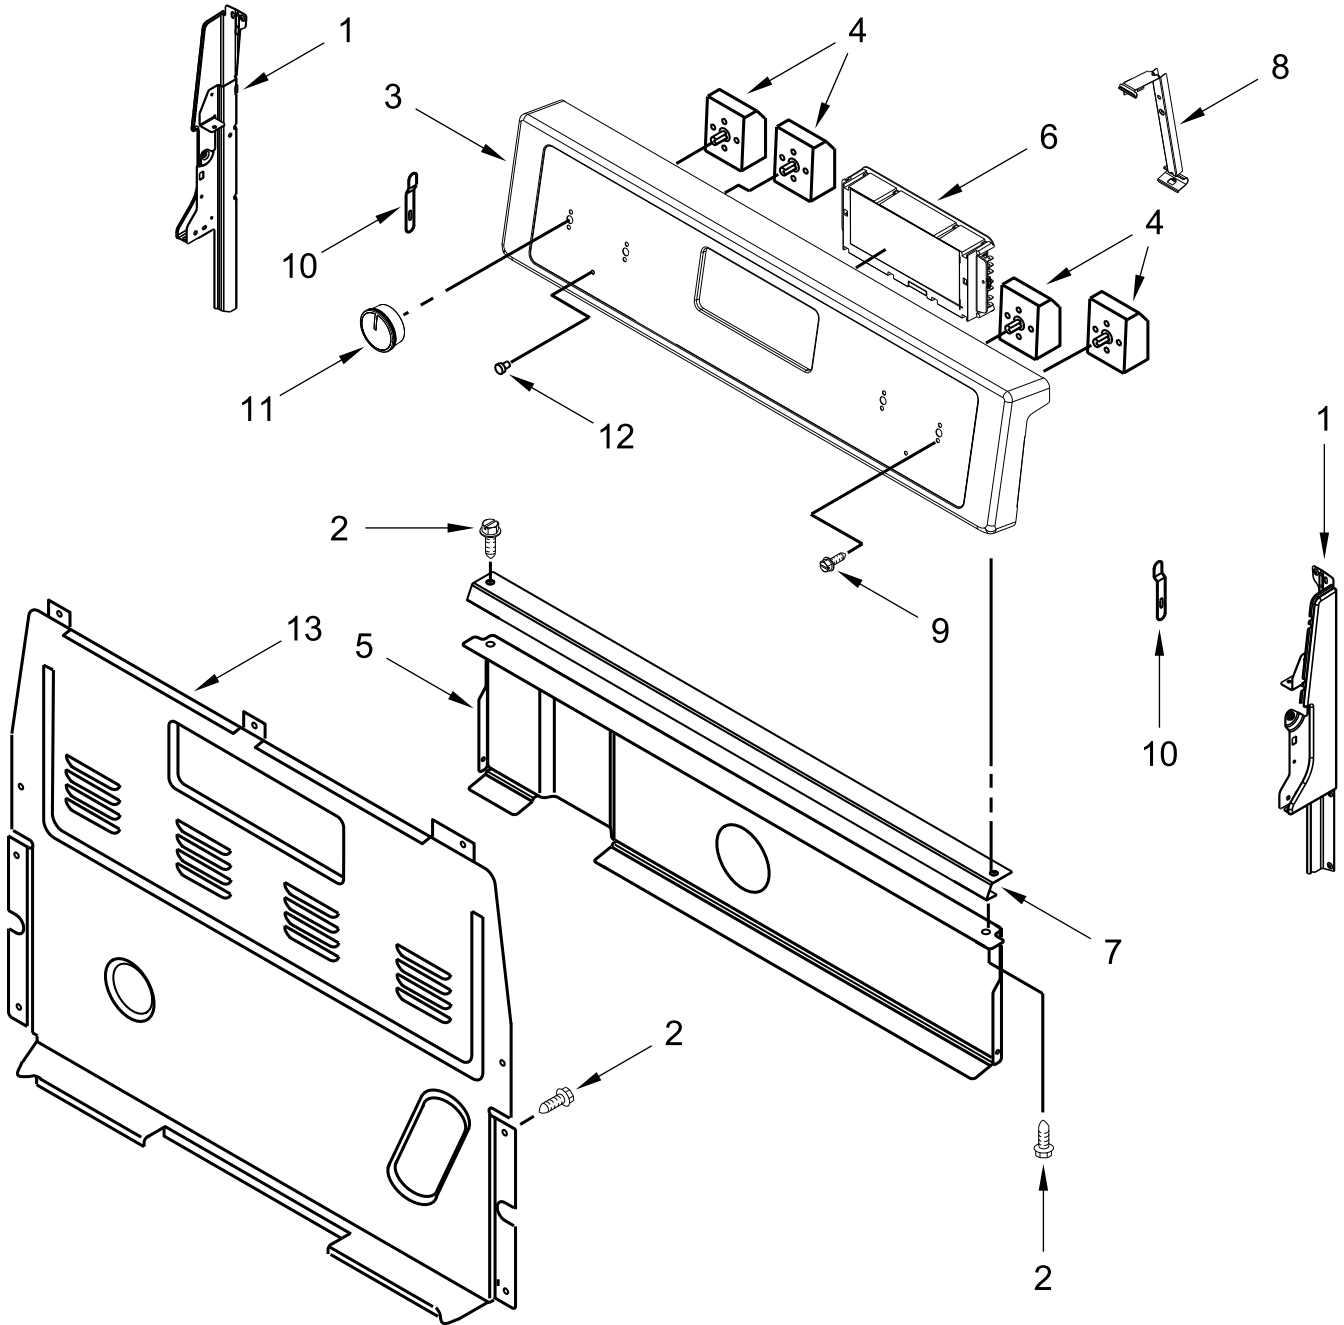

30" ELECTRIC FREESTANDING STANDARD CLEAN RANGE

MODELS:

WFC150M0EB4 (Black)

WFC150M0EW4 (White)

COOKTOP PARTS

COOKTOP PARTS

<u>Illus. No.</u>	<u>Part No.</u>	<u>Description</u>	<u>Illus. No.</u>	<u>Part No.</u>	<u>Description</u>	<u>Illus. No.</u>	<u>Part No.</u>	<u>Description</u>
1		Literature Parts	5	3196178	Screw	11	814399	Receptacle, Element
	W11235900	Owner's Manual	6	3195812	Rod, Support			FOLLOWING PARTS NOT ILLUSTRATED
	W11047681	Instructions, Installation	7	3196154	Screw			
	W11245179	Wiring Diagram	8	W11364018	Element, Coil Heating (1500W)	W11134593		Harness, Main
2	W10196406	Bowl, Drip (6") (Right Front and Left Rear)			(Right Front and Left Rear)	W11134595		Harness, Cooktop
	W10196405	Bowl, Drip (8") (Left Front and Right Rear)		W11364019	Element, Coil Heating (2400W)	W11232223		Harness, Door Switch Sensor
					(Left Front and Right Rear)	W10281322		Kit, Bare Wire Adapter Block
3		Cooktop	9	W10306542	Bracket, Anti-Tip			
	3186233	Black	10	7101P485-60	Screw, Anti-Tip Kit			
	3186231	White						
4	3195060	Hinge, Cooktop						

CONTROL PANEL PARTS

CONTROL PANEL PARTS

<u>Illus.</u> <u>No.</u>	<u>Part No.</u>	<u>Description</u>	<u>Illus.</u> <u>No.</u>	<u>Part No.</u>	<u>Description</u>	<u>Illus.</u> <u>No.</u>	<u>Part No.</u>	<u>Description</u>
1		Endcap	4	3148953	Switch, Infinite (Green)	7	W10525121	Bracket, Console Mounting
	W11130372	Black (Left)			(Left Front, Right Rear)	8	W10695491	Bracket, Control
	W11130379	Black (Right)				9	3400882	Screw
	W11130371	White (Left)		3148951	Switch, Infinite	10	3196200	Clip, Spring
	W11130378	White (Right)			(Left Rear, Right Front)	11		Knob
2	3196178	Screw	5	W10134247	Shield, Heat		W10676213	Black
3		Panel, Console	6		Control, Electric		W10676214	White
	W11135505	Black		W10887901	Black	12	3196068	Lens, Indicator
	W11135506	White		W10887899	White	13	8272473	Cover, Upper Rear