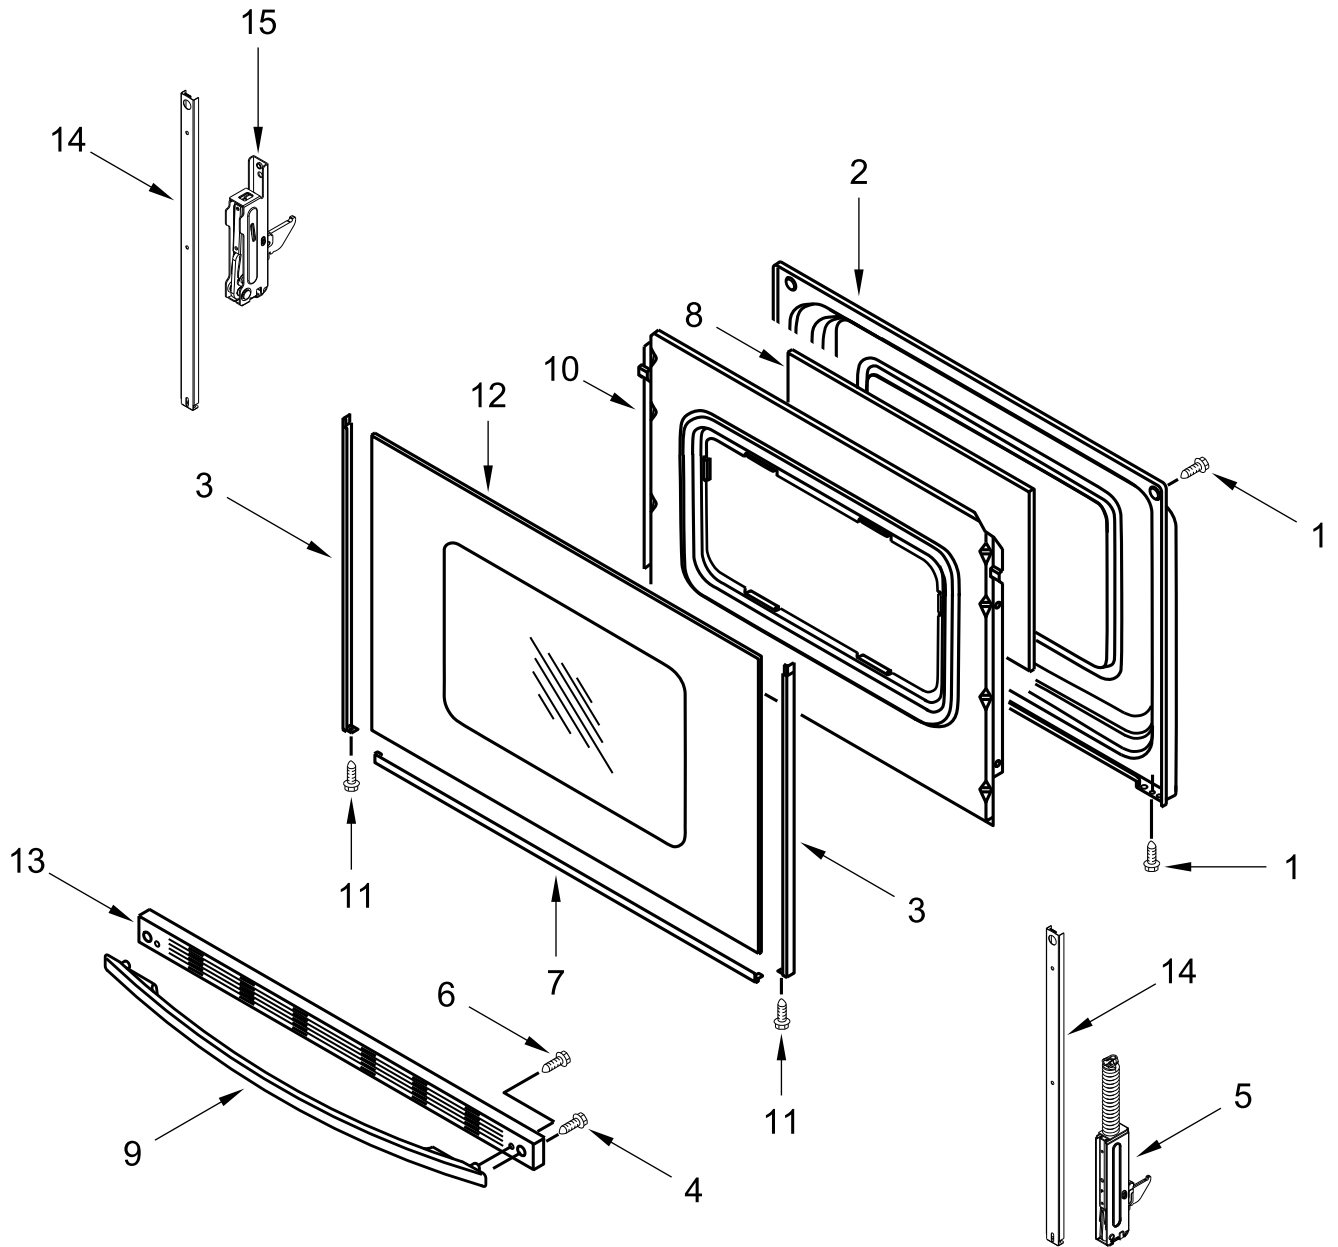

DOOR PARTS

DOOR PARTS

<u>Illus. No.</u>	<u>Part No.</u>	<u>Description</u>
1	W10031790	Screw
2	9761344	Liner, Door
3		Trim, Door
	W10746436	Black (Left)
	W10746435	Black (Right)
	8523172	White (Left)
	8523166	White (Right)
4	W10200660	Screw
5	W10299225	Hinge, Active

<u>Illus. No.</u>	<u>Part No.</u>	<u>Description</u>
6	W10465148	Screw
7		Trim, Lower Door
	8523177	Black
	8523175	White
8	W10620754	Glass, Inner
9		Handle, Oven Door
	W10300490	Black
	W10300489	White
10	9761505	Retainer, Insulation

<u>Illus. No.</u>	<u>Part No.</u>	<u>Description</u>
11	W10327235	Screw
12		Glass, Window
	W10409946	Black
	W10409945	White
13		Trim, Oven Door Vent
	W10310922	Black
	W10310920	White
14	W10544179	Strap, Door
15	W10299227	Hinge, Door (Passive)