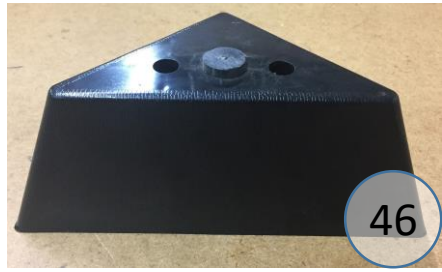

5970339

Call Out	Description
● (Red)	Blown Fiber
● (Yellow)	Cushion Chaise Pad - top Pad
● (Green)	Cushion Foam
● (Yellow)	KD Component
● (Blue)	Cover

Signature
DESIGN
BY **ASHLEY**®

Signature
DESIGN
BY **ASHLEY**®