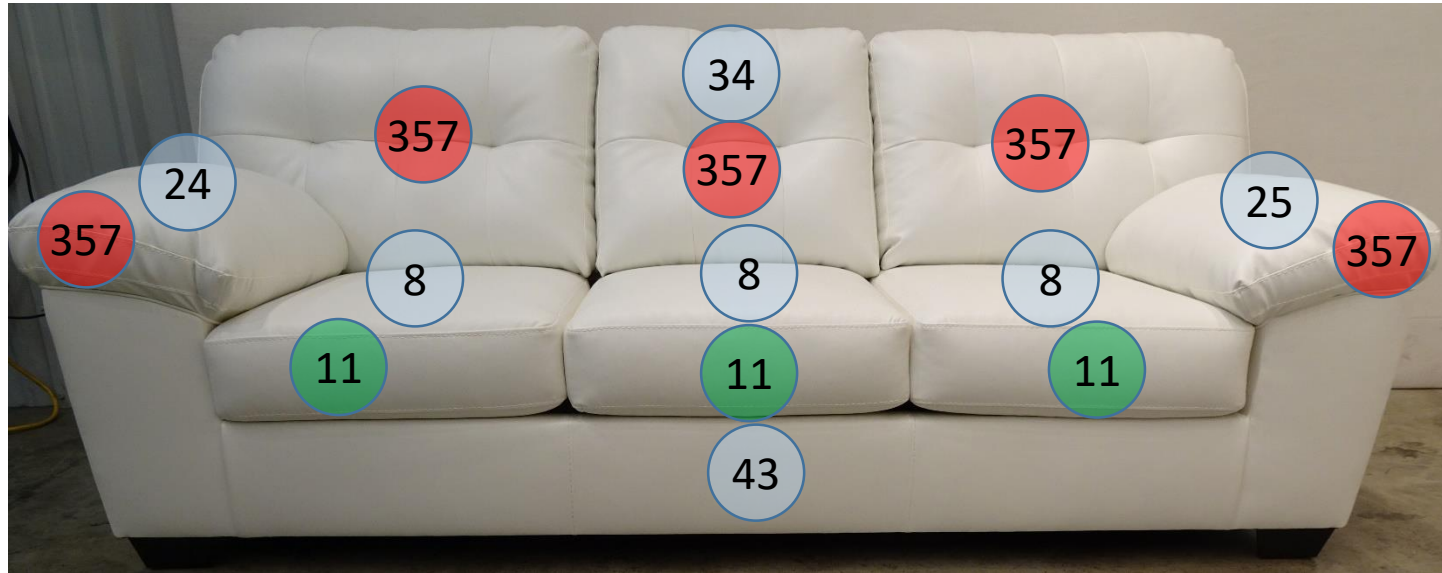

5970339

Call Out	Description
● (Red)	Blown Fiber
● (Yellow)	Cushion Chaise Pad - top Pad
● (Green)	Cushion Foam
● (Yellow)	KD Component
● (Blue)	Cover

Signature
DESIGN
BY **ASHLEY**®

Signature
DESIGN
BY **ASHLEY**®