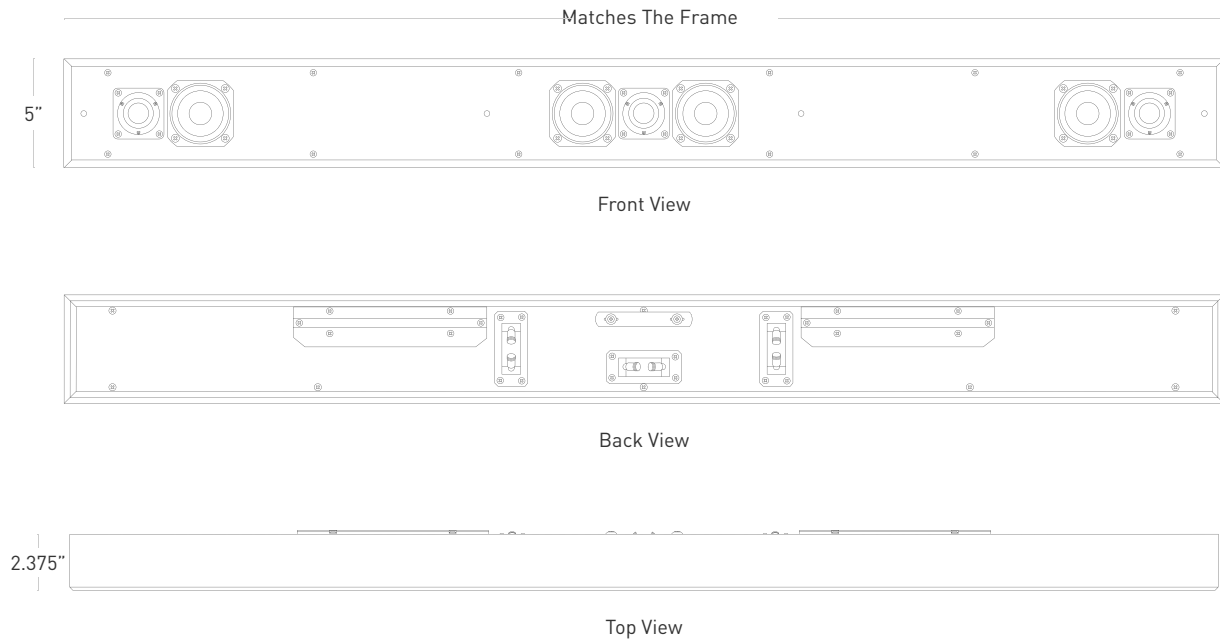

Description

Leon's FrameBar is handcrafted to match the exact width and finish of Samsung's The Frame while providing uncompromising sound in an ultra-thin soundbar. Available in 2 sizes and 4 colors, FrameBar is the most elegant way to add high-performance audio to The Frame while unobtrusively blending into any space.

Standard Finishes

Key Features

- Ultra-thin soundbar custom built to match the width and finish of any Samsung Frame TV
- 2.5" ultra-thin, audiophile-grade woofers and 22mm cloth-dome tweeters provide extreme precision and musical detail
- Available in 2 sizes and 4 finishes to match any Samsung Frame TV
- Ships standard with Black fabric grille (custom grilles available)
- Ultra-thin design only 2.375" deep (including grille)
- Solid MDF construction, handcrafted in the USA

Technical Specifications

Height	5" (with grille)	Components	2.5" woofers; 22mm cloth-dome tweeters
Width	Matches Samsung Frame TV	Impedance	L/C/R: 6Ω
Depth	2.375" (with grille)	Rec. Power	L/C/R: 25-100W
Weight	16 lbs.	Max. Output	L/C/R: 95dB avg; 104dB peak
Material	Painted MDF	Coverage	L/C/R: Hor: 110°, Vert: 140°
Finishes	Matches Samsung Frame TV	Freq. Resp.	L/C/R: 130-20kHz
Grille	Black Fabric (custom colors available)	Sensitivity	L/C/R: 88dB@2.83V/1m
Connections	Spring-loaded terminals	Configurations	FrameBar, FrameBar-OS
Mounting	HZFLSH		