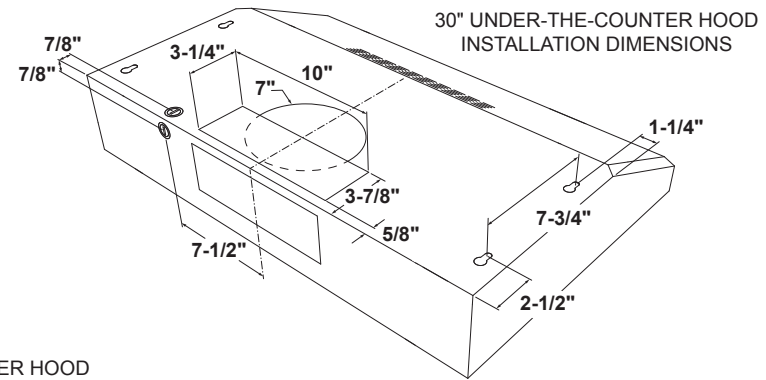

JVX5305DJ

GE® 30" ENERGY STAR® Certified Under The Cabinet Hood

DIMENSIONS AND INSTALLATION INFORMATION (IN INCHES)

WB02X11537 replacement grease filter and JXCF55 replacement charcoal filter are available for additional cost. Call toll-free 800.626.2000.

Installation Information: Before installing, consult installation instructions, packed with product, for current dimensional data.

Additional accessories:

JXS50SS 15" cabinet spacer

JXDA22 optional damper

AMP RATING	
120V	1.0

Exhaust outlet connects to 3-1/4" x 10" rectangular duct. Vent top or rear. Includes rectangular damper.

For answers to your Monogram, GE Café™ Series, GE Profile™ Series or GE Appliances product questions, visit our website at geappliances.com or call GE Answer Center® Service, 800.626.2000.

Listed by Underwriters Laboratories