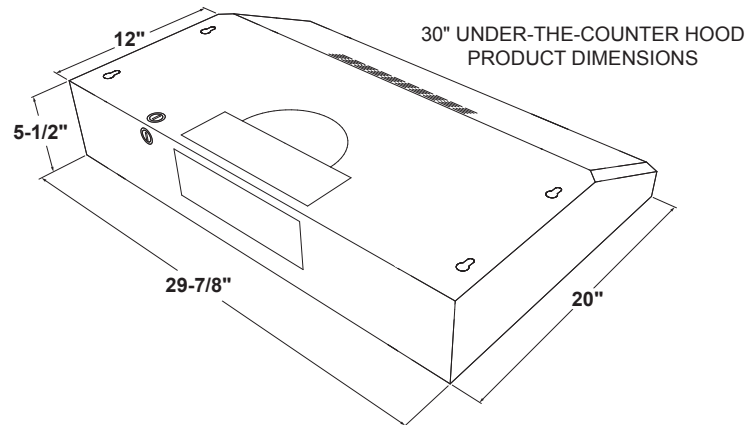

JVX5305DJ

GE® 30" ENERGY STAR® Certified Under The Cabinet Hood

DIMENSIONS AND INSTALLATION INFORMATION (IN INCHES)

WB02X11537 replacement grease filter and JXCF55 replacement charcoal filter are available for additional cost. Call toll-free 800.626.2000.

AMP RATING	
120V	1.0

Exhaust outlet connects to 3-1/4" x 10" rectangular duct. Vent top or rear. Includes rectangular damper.

For answers to your Monogram, GE Café™ Series, GE Profile™ Series or GE Appliances product questions, visit our website at geappliances.com or call GE Answer Center® Service, 800.626.2000.