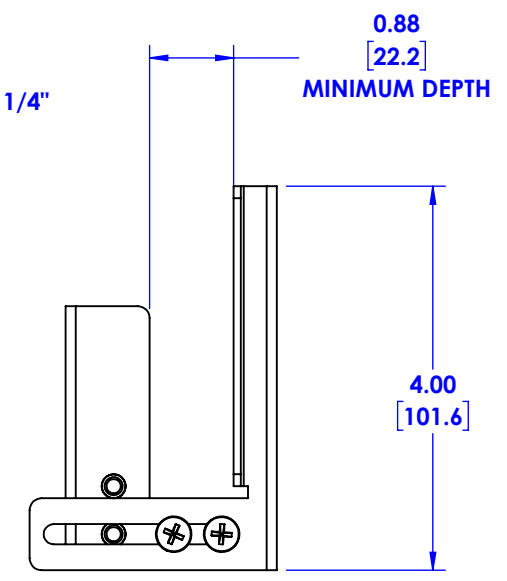

SHOWN WITH RAXXES 12 OUTLET POWER STRIP

SHOWN WITH SIMULATED POWER CONDITIONER

SHOWN WITH POWER CONDITIONER ATTACHED DIRECTLY TO BRACKET WITH SCREWS AND NUTS (NOT INCLUDED)

THE INFORMATION AND DESIGNS CONTAINED IN THIS DRAWING ARE CONFIDENTIAL AND THE PROPRIETARY PROPERTY OF MILESTONE AV TECHNOLOGIES NEITHER THIS DESIGN NOR ANY INFORMATION CONTAINED IN THIS DRAWING MAY BE REPRODUCED OR DISCLOSED TO OTHERS WITHOUT THE EXPRESS WRITTEN CONSENT OF MILESTONE AV TECHNOLOGIES.

CAD GENERATED DRAWING, DO NOT MANUALLY UPDATE.			CHIEF		6436 CITY WEST PKWY EDEN PRAIRIE MN, 55344 PHONE: 866-977-3901 FAX: 877-894-6918
DRAWN BY	JAB	9/21/2012	DESCRIPTION		
ENG APPROVAL			FCA520		
MFG APPROVAL			MODEL NO.		
QA APPROVAL			FCA520		
SHEET 1 OF 1		SCALE 1:2	SIZE B	DWG. NO. TECH-000212	REV. 01