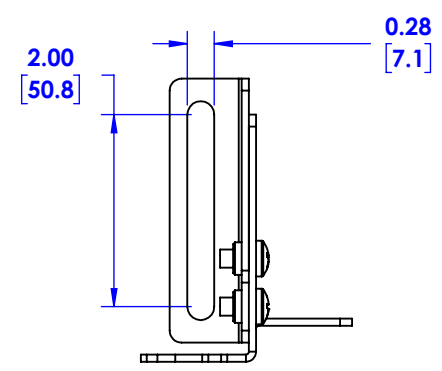

SHOWN WITH RAXXES 12 OUTLET POWER STRIP

SHOWN WITH SIMULATED POWER CONDITIONER

SHOWN WITH POWER CONDITIONER ATTACHED DIRECTLY TO BRACKET WITH SCREWS AND NUTS (NOT INCLUDED)

THE INFORMATION AND DESIGNS CONTAINED IN THIS DRAWING ARE CONFIDENTIAL AND THE PROPRIETARY PROPERTY OF MILESTONE AV TECHNOLOGIES NEITHER THIS DESIGN NOR ANY INFORMATION CONTAINED IN THIS DRAWING MAY BE REPRODUCED OR DISCLOSED TO OTHERS WITHOUT THE EXPRESS WRITTEN CONSENT OF MILESTONE AV TECHNOLOGIES.

CAD GENERATED DRAWING, DO NOT MANUALLY UPDATE.			CHIEF		6436 CITY WEST PKWY EDEN PRAIRIE MN, 55344 PHONE: 866-977-3901 FAX: 877-894-6918
DRAWN BY	JAB	9/21/2012	DESCRIPTION		
ENG APPROVAL			FCA520		
MFG APPROVAL			MODEL NO.		
QA APPROVAL			FCA520		
SHEET 1 OF 1		SCALE 1:2	SIZE B	DWG. NO. TECH-000212	REV. 01