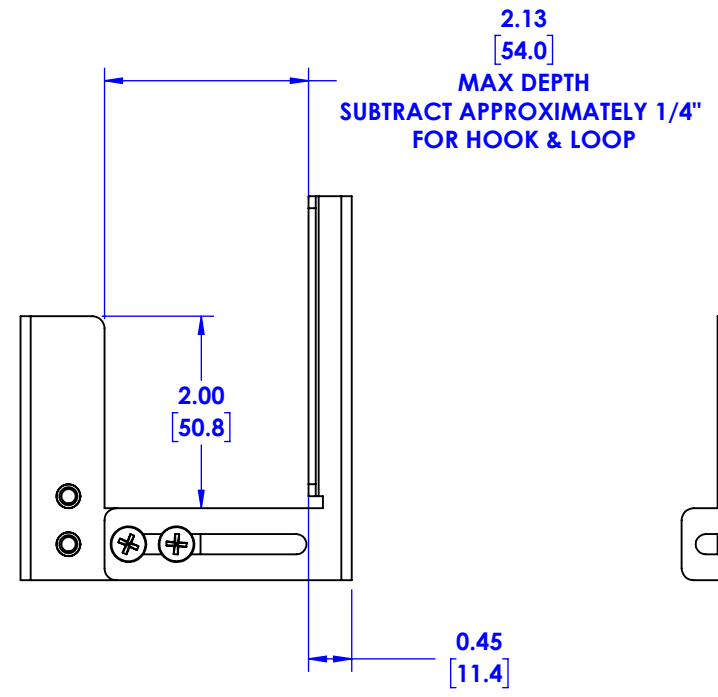

SHOWN WITH RAXXES 12 OUTLET POWER STRIP

SHOWN WITH SIMULATED POWER CONDITIONER

SHOWN WITH POWER CONDITIONER ATTACHED DIRECTLY TO BRACKET WITH SCREWS AND NUTS (NOT INCLUDED)

THE INFORMATION AND DESIGNS CONTAINED IN THIS DRAWING ARE CONFIDENTIAL AND THE PROPRIETARY PROPERTY OF MILESTONE AV TECHNOLOGIES NEITHER THIS DESIGN NOR ANY INFORMATION CONTAINED IN THIS DRAWING MAY BE REPRODUCED OR DISCLOSED TO OTHERS WITHOUT THE EXPRESS WRITTEN CONSENT OF MILESTONE AV TECHNOLOGIES.

CAD GENERATED DRAWING, DO NOT MANUALLY UPDATE.			CHIEF		6436 CITY WEST PKWY EDEN PRAIRIE MN, 55344 PHONE: 866-977-3901 FAX: 877-894-6918
DRAWN BY	JAB	9/21/2012	DESCRIPTION		
ENG APPROVAL			FCA520		
MFG APPROVAL			MODEL NO.		
QA APPROVAL			FCA520		
SHEET 1 OF 1		SCALE 1:2	SIZE B	DWG. NO. TECH-000212	REV. 01