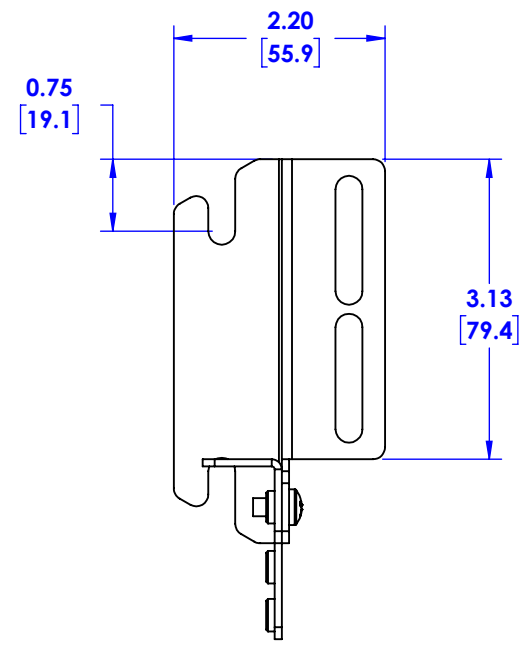

SHOWN WITH RAXXES 12 OUTLET POWER STRIP

SHOWN WITH SIMULATED POWER CONDITIONER

SHOWN WITH POWER CONDITIONER ATTACHED DIRECTLY TO BRACKET WITH SCREWS AND NUTS (NOT INCLUDED)

THE INFORMATION AND DESIGNS CONTAINED IN THIS DRAWING ARE CONFIDENTIAL AND THE PROPRIETARY PROPERTY OF MILESTONE AV TECHNOLOGIES NEITHER THIS DESIGN NOR ANY INFORMATION CONTAINED IN THIS DRAWING MAY BE REPRODUCED OR DISCLOSED TO OTHERS WITHOUT THE EXPRESS WRITTEN CONSENT OF MILESTONE AV TECHNOLOGIES.

CAD GENERATED DRAWING, DO NOT MANUALLY UPDATE.			CHIEF		6436 CITY WEST PKWY EDEN PRAIRIE MN, 55344 PHONE: 866-977-3901 FAX: 877-894-6918
DRAWN BY	JAB	9/21/2012	DESCRIPTION		
ENG APPROVAL			FCA520		
MFG APPROVAL			MODEL NO.		
QA APPROVAL			FCA520		
SHEET 1 OF 1		SCALE 1:2	SIZE B	DWG. NO. TECH-000212	REV. 01