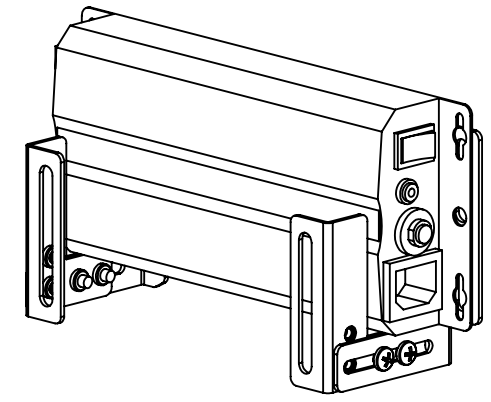

SHOWN WITH RAXXES 12 OUTLET POWER STRIP

SHOWN WITH SIMULATED POWER CONDITIONER

SHOWN WITH POWER CONDITIONER ATTACHED DIRECTLY TO BRACKET WITH SCREWS AND NUTS (NOT INCLUDED)

THE INFORMATION AND DESIGNS CONTAINED IN THIS DRAWING ARE CONFIDENTIAL AND THE PROPRIETARY PROPERTY OF MILESTONE AV TECHNOLOGIES NEITHER THIS DESIGN NOR ANY INFORMATION CONTAINED IN THIS DRAWING MAY BE REPRODUCED OR DISCLOSED TO OTHERS WITHOUT THE EXPRESS WRITTEN CONSENT OF MILESTONE AV TECHNOLOGIES.