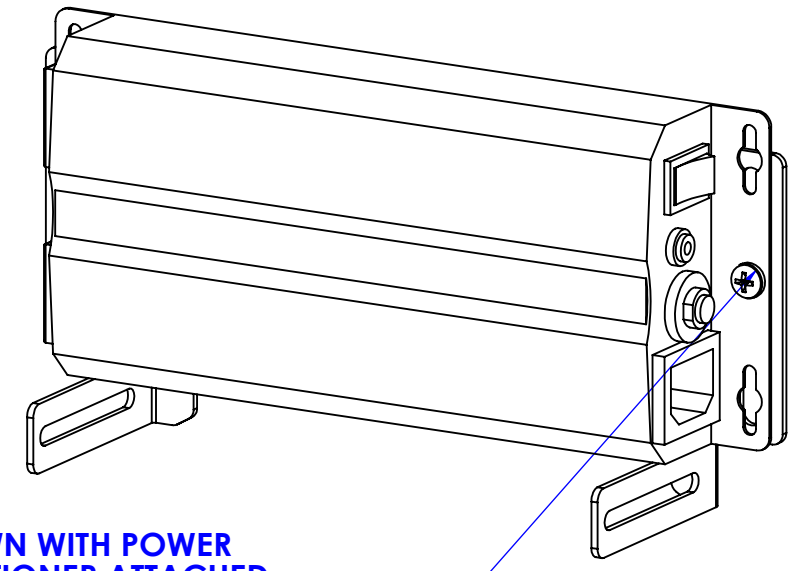

SHOWN WITH RAXXES 12 OUTLET POWER STRIP

SHOWN WITH SIMULATED POWER CONDITIONER

SHOWN WITH POWER CONDITIONER ATTACHED DIRECTLY TO BRACKET WITH SCREWS AND NUTS (NOT INCLUDED)

THE INFORMATION AND DESIGNS CONTAINED IN THIS DRAWING ARE CONFIDENTIAL AND THE PROPRIETARY PROPERTY OF MILESTONE AV TECHNOLOGIES NEITHER THIS DESIGN NOR ANY INFORMATION CONTAINED IN THIS DRAWING MAY BE REPRODUCED OR DISCLOSED TO OTHERS WITHOUT THE EXPRESS WRITTEN CONSENT OF MILESTONE AV TECHNOLOGIES.