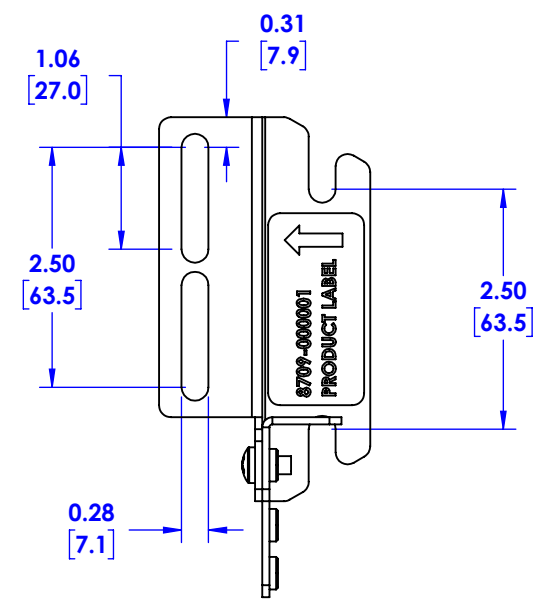

SHOWN WITH RAXXES 12 OUTLET POWER STRIP

SHOWN WITH SIMULATED POWER CONDITIONER

SHOWN WITH POWER CONDITIONER ATTACHED DIRECTLY TO BRACKET WITH SCREWS AND NUTS (NOT INCLUDED)

THE INFORMATION AND DESIGNS CONTAINED IN THIS DRAWING ARE CONFIDENTIAL AND THE PROPRIETARY PROPERTY OF MILESTONE AV TECHNOLOGIES NEITHER THIS DESIGN NOR ANY INFORMATION CONTAINED IN THIS DRAWING MAY BE REPRODUCED OR DISCLOSED TO OTHERS WITHOUT THE EXPRESS WRITTEN CONSENT OF MILESTONE AV TECHNOLOGIES.

CAD GENERATED DRAWING, DO NOT MANUALLY UPDATE.			CHIEF		6436 CITY WEST PKWY EDEN PRAIRIE MN, 55344 PHONE: 866-977-3901 FAX: 877-894-6918
DRAWN BY	JAB	9/21/2012	DESCRIPTION		
ENG APPROVAL			FCA520		
MFG APPROVAL			MODEL NO.		
QA APPROVAL			FCA520		
SHEET 1 OF 1		SCALE 1:2	SIZE B	DWG. NO. TECH-000212	REV. 01