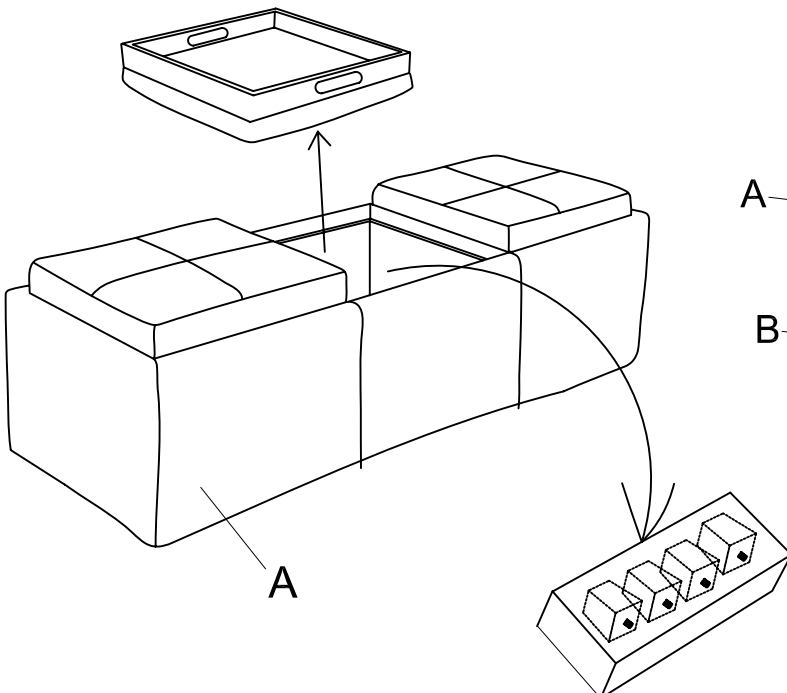

ASSEMBLY TIME

10 MINUTES

PARTS IDENTIFICATION

A BENCH

1PC

B LEG

4PC

Z HARDWARE IDENTIFICATION

NO	DESCRIPTION	FIGURE	Q' TY
1	FLAT WASHER		4PC

STEP: 1

STEP: 2

ITEM:505697

ASSEMBLY INSTRUCTIONS

Note: Dimension tolerance $\pm 5\%$