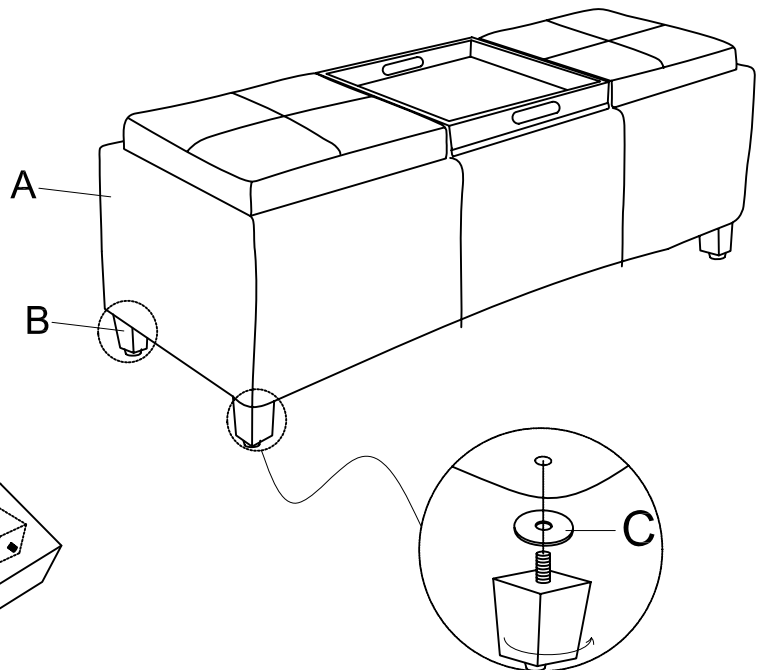

ASSEMBLY TIME

10 MINUTES

PARTS IDENTIFICATION

A BENCH

1PC

B LEG

4PC

Z HARDWARE IDENTIFICATION

NO	DESCRIPTION	FIGURE	Q' TY
1	FLAT WASHER		4PC

STEP: 1

STEP: 2

ITEM:505697

ASSEMBLY INSTRUCTIONS

Note: Dimension tolerance $\pm 5\%$