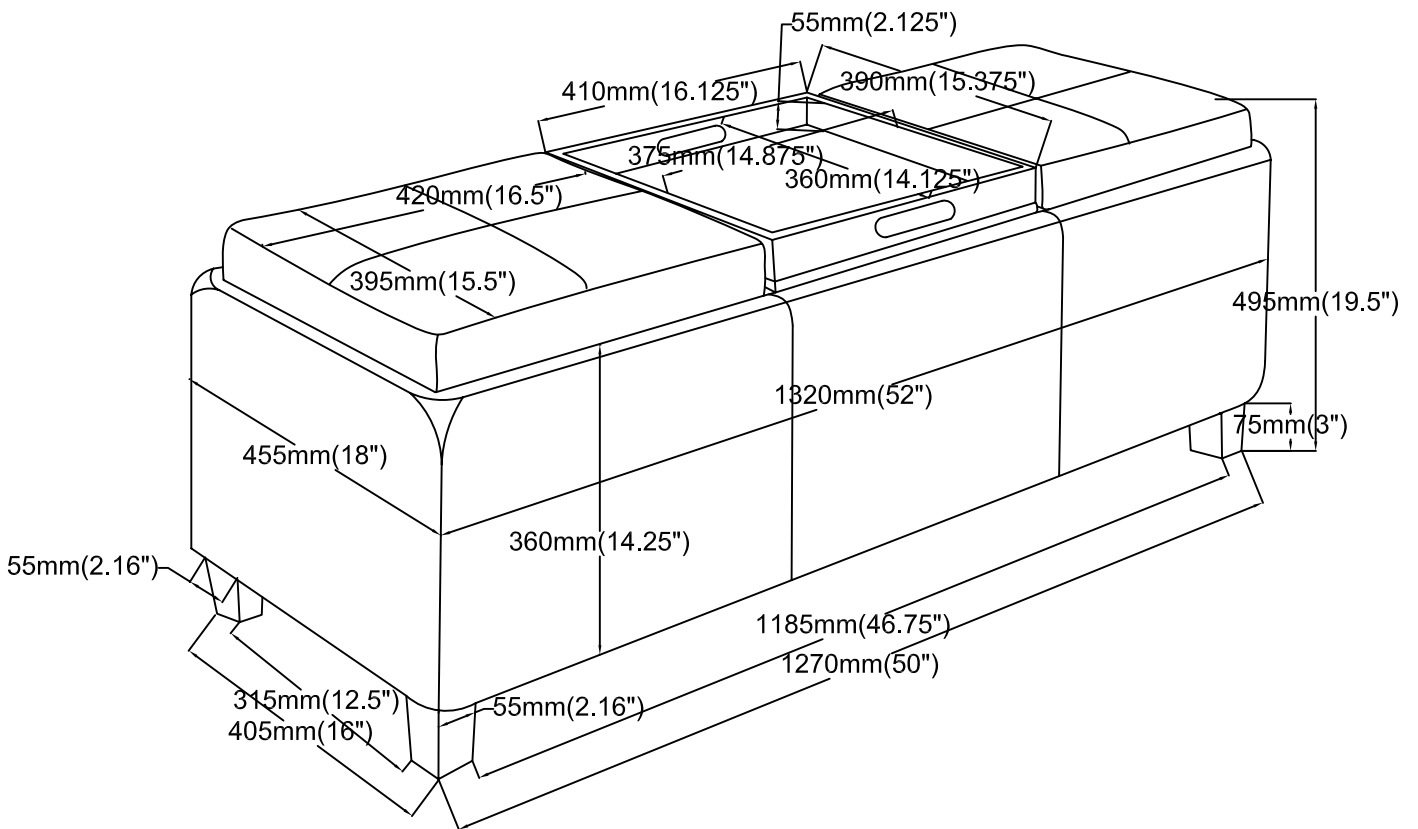

NO	DESCRIPTION	FIGURE	Q' TY
1	FLAT WASHER		4PC

STEP: 1

STEP: 2

ITEM:505697

ASSEMBLY INSTRUCTIONS

Note: Dimension tolerance $\pm 5\%$