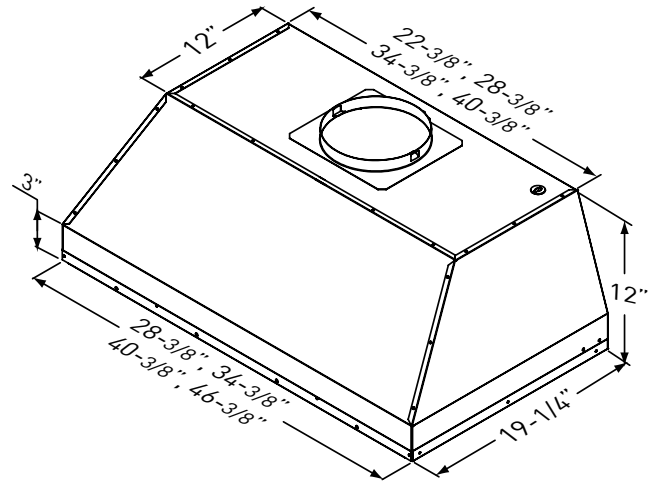

Monsoon I has taken the one-piece liner to the next level. Including dual-level halogen lights and an ADA-compliant RF remote you can easily control Monsoon I without ever reaching over a dangerous cooking surface. Equipped

with 6-speed electronic controls, pro baffle filters, our exclusive ACT™ technology and either a powerful 600 CFM blower (30" and 36" models) or 1,200 CFM blower (42" and 48" models).

ACT™

	INTERNAL BLOWER STANDARD	INTERNAL BLOWER with ACT™ AIRFLOW CONTROL TECHNOLOGY™*		
		NA	200 - 390	200 - 290
30"/36" Min. - Max. CFM	200 - 600	NA	200 - 390	200 - 290
30"/36" Min. - Max. Sones	1 - 6	NA	1 - 4	1 - 3
42"/48" Min. - Max. CFM	450 - 1,200	350 - 590	350 - 390	NA
42"/48" Min. - Max. Sones	3.5 - 9	3.3 - 6	3.3 - 4	NA

*AIRFLOW CONTROL TECHNOLOGY™ (ACT™) is an exclusive feature built into specific Zephyr hoods which can limit the maximum blower CFM to meet local code requirements.

FRONT

*Horizontal ducting only available in 30" and 36" models