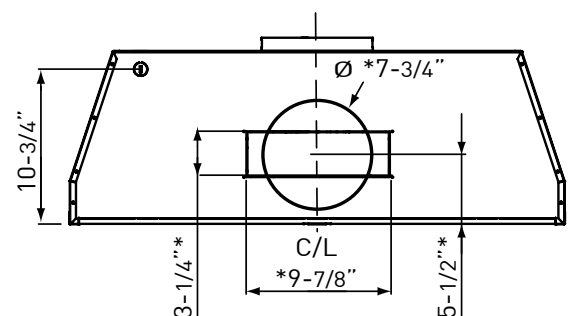

TOP

BACK

*Horizontal ducting only available in 30" and 36" models

MODEL	AK9228AS	AK9234AS	AK9240AS	AK9246AS
Stainless Steel				
Size	30" (28-3/8" x 19-1/4")	36" (34-3/8" x 19-1/4")	42" (40-3/8" x 19-1/4")	48" (46-3/8" x 19-1/4")
Blower CFM (Min. - Max.)	200 - 600	200 - 600	450 - 1,200	450 - 1,200
Sones (Min. - Max.)	1 - 6	1 - 6	3.5 - 9	3.5 - 9
ACT 590 CFM (Min. - Max.)	NA	NA	350 - 590	350 - 590
ACT 590 Sones (Min. - Max.)	NA	NA	3.3 - 6	3.3 - 6
ACT 390 CFM (Min. - Max.)	200 - 390	200 - 390	350 - 390	350 - 390
ACT 390 Sones (Min. - Max.)	1 - 4	1 - 4	3.3 - 4	3.3 - 4
ACT 290 CFM (Min. - Max.)	200 - 290	200 - 290	NA	NA
ACT 290 Sones (Min. - Max.)	1 - 3	1 - 3	NA	NA
FEATURES				
ACT™ Technology	Yes	Yes	Yes	Yes
Controls	Electronic Touch	Electronic Touch	Electronic Touch	Electronic Touch
Speed Levels	6*	6*	6*	6*
Auto Delay-Off	Yes	Yes	Yes	Yes
Clean Air Mode	Yes	Yes	Yes	Yes
Lighting	Halogen, 35W x2	Halogen, 35W x2	Halogen, 35W x2	Halogen, 35W x4
Dual-Level Lighting	Yes	Yes	Yes	Yes
Filters	Pro Baffle x2	Pro Baffle x3	Pro Baffle x3	Pro Baffle x4
Removable Grease Tray	Yes	Yes	Yes	Yes
Wireless Remote Control	Yes	Yes	Yes	Yes
Recirculating Option	No	No	No	No
ADA Compliant	Yes	Yes	Yes	Yes
DUCT SPECIFICATIONS				
Vertical Internal Blower	8" Round	8" Round	10" Round	10" Round
Horizontal Internal Blower	3-1/4" x 10" or 8" Round	3-1/4" x 10" or 8" Round	NA	NA
AC POWER	120V, 60Hz at Max. 5A	120V, 60Hz at Max. 5A	120V, 60Hz at Max. 7A	120V, 60Hz at Max. 7A
OPTIONAL ACCESSORIES				
Bloom™ GU10 LED	ZOB0040	ZOB0040	ZOB0040	ZOB0040
Make-Up Air Kit	MUA006A	MUA006A	MUA010A	MUA010A
MOUNTING HEIGHT RANGE**	26" - 36"	26" - 36"	26" - 36"	26" - 36"
WARRANTY	3 years parts, 1 year labor	3 years parts, 1 year labor	3 years parts, 1 year labor	3 years parts, 1 year labor