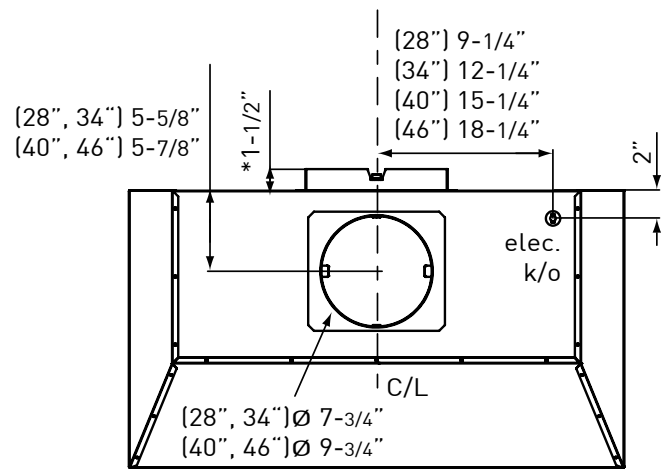

TOP

BACK

*Horizontal ducting only available in 30" and 36" models

MODEL	AK9228AS	AK9234AS	AK9240AS	AK9246AS
Stainless Steel				
Size	30" (28-3/8" x 19-1/4")	36" (34-3/8" x 19-1/4")	42" (40-3/8" x 19-1/4")	48" (46-3/8" x 19-1/4")
Blower CFM (Min. - Max.)	200 - 600	200 - 600	450 - 1,200	450 - 1,200
Sones (Min. - Max.)	1 - 6	1 - 6	3.5 - 9	3.5 - 9
ACT 590 CFM (Min. - Max.)	NA	NA	350 - 590	350 - 590
ACT 590 Sones (Min. - Max.)	NA	NA	3.3 - 6	3.3 - 6
ACT 390 CFM (Min. - Max.)	200 - 390	200 - 390	350 - 390	350 - 390
ACT 390 Sones (Min. - Max.)	1 - 4	1 - 4	3.3 - 4	3.3 - 4
ACT 290 CFM (Min. - Max.)	200 - 290	200 - 290	NA	NA
ACT 290 Sones (Min. - Max.)	1 - 3	1 - 3	NA	NA
FEATURES				
ACT™ Technology	Yes	Yes	Yes	Yes
Controls	Electronic Touch	Electronic Touch	Electronic Touch	Electronic Touch
Speed Levels	6*	6*	6*	6*
Auto Delay-Off	Yes	Yes	Yes	Yes
Clean Air Mode	Yes	Yes	Yes	Yes
Lighting	Halogen, 35W x2	Halogen, 35W x2	Halogen, 35W x2	Halogen, 35W x4
Dual-Level Lighting	Yes	Yes	Yes	Yes
Filters	Pro Baffle x2	Pro Baffle x3	Pro Baffle x3	Pro Baffle x4
Removable Grease Tray	Yes	Yes	Yes	Yes
Wireless Remote Control	Yes	Yes	Yes	Yes
Recirculating Option	No	No	No	No
ADA Compliant	Yes	Yes	Yes	Yes
DUCT SPECIFICATIONS				
Vertical Internal Blower	8" Round	8" Round	10" Round	10" Round
Horizontal Internal Blower	3-1/4" x 10" or 8" Round	3-1/4" x 10" or 8" Round	NA	NA
AC POWER	120V, 60Hz at Max. 5A	120V, 60Hz at Max. 5A	120V, 60Hz at Max. 7A	120V, 60Hz at Max. 7A
OPTIONAL ACCESSORIES				
Bloom™ GU10 LED	ZOB0040	ZOB0040	ZOB0040	ZOB0040
Make-Up Air Kit	MUA006A	MUA006A	MUA010A	MUA010A
MOUNTING HEIGHT RANGE**	26" - 36"	26" - 36"	26" - 36"	26" - 36"
WARRANTY	3 years parts, 1 year labor	3 years parts, 1 year labor	3 years parts, 1 year labor	3 years parts, 1 year labor