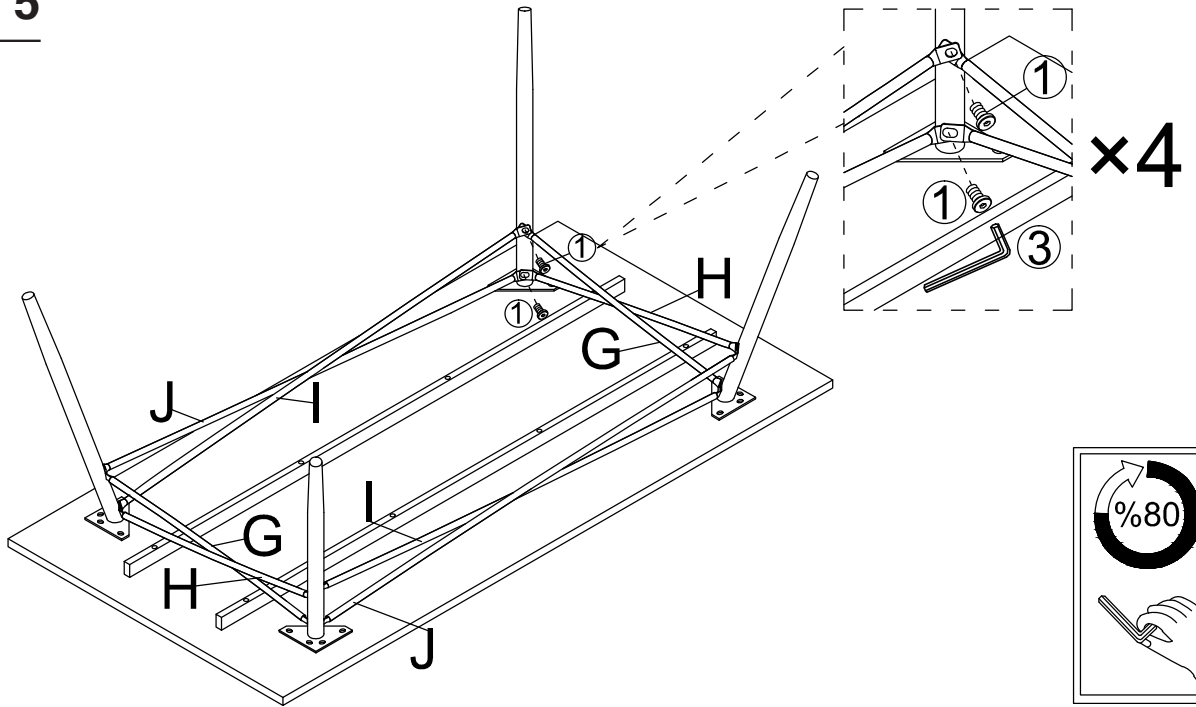

HARDWARE PACKAGE:

No	DESCRIPTION	FIGURE	QTY
1	BOLT	 M6×12mm	72pcs
2	BOLT	 M6×35mm	8pcs
3	ALLEN KEY (4mm)		1pc

STEP 1

STEP 2

ITEM: **721373**

STEP 3

x2

STEP 4

x4

STEP 5

STEP 6

ITEM: **721373**

STEP 7

COMPLETE

ITEM: **721373**

Note: Dimension tolerance $\pm 5\%$