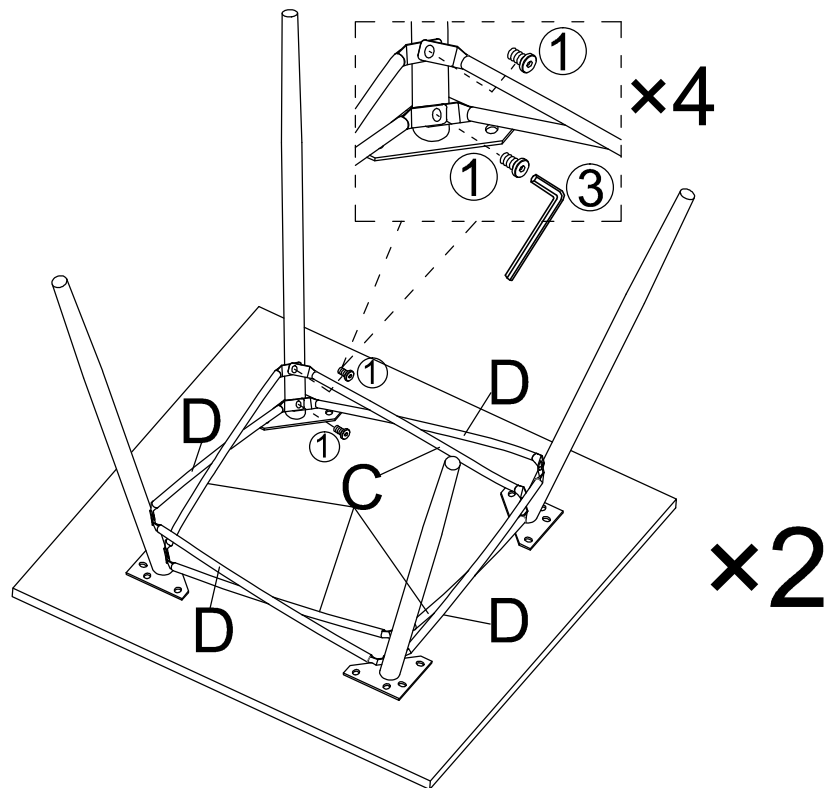

ASSEMBLY TIME

30 MINUTES

PARTS IDENTIFICATION

No	DESCRIPTION & FIGURE	QTY
A	END TABLE TOP 	2pcs
B	END TABLE LEG 	8pcs
C	END TABLE LEG SUPPORT 1 	8pcs
D	END TABLE LEG SUPPORT 2 	8pcs
E	COFFEE TABLE TOP 	1pc
F	COFFEE TABLE LEG 	4pcs
G	COFFEE TABLE SHORT LEG SUPPORT 1 	2pcs
H	COFFEE TABLE SHORT LEG SUPPORT 2 	2pcs
I	COFFEE TABLE LONG LEG SUPPORT 1 	2pcs
J	COFFEE TABLE LONG LEG SUPPORT 2 	2pcs
K	COFFEE TABLE SUPPORT CROSSBAR 	2pcs

HARDWARE PACKAGE:

No	DESCRIPTION	FIGURE	QTY
1	BOLT	 M6×12mm	72pcs
2	BOLT	 M6×35mm	8pcs
3	ALLEN KEY (4mm)		1pc

STEP 1

STEP 2

ITEM: **721373**

STEP 3

x2

STEP 4

x4

STEP 5

STEP 6

ITEM: **721373**

STEP 7

COMPLETE

ITEM: **721373**

Note: Dimension tolerance $\pm 5\%$