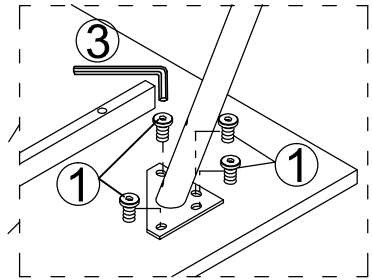

ASSEMBLY TIME

30 MINUTES

PARTS IDENTIFICATION

No	DESCRIPTION & FIGURE	QTY
A	END TABLE TOP 	2pcs
B	END TABLE LEG 	8pcs
C	END TABLE LEG SUPPORT 1 	8pcs
D	END TABLE LEG SUPPORT 2 	8pcs
E	COFFEE TABLE TOP 	1pc
F	COFFEE TABLE LEG 	4pcs
G	COFFEE TABLE SHORT LEG SUPPORT 1 	2pcs
H	COFFEE TABLE SHORT LEG SUPPORT 2 	2pcs
I	COFFEE TABLE LONG LEG SUPPORT 1 	2pcs
J	COFFEE TABLE LONG LEG SUPPORT 2 	2pcs
K	COFFEE TABLE SUPPORT CROSSBAR 	2pcs

HARDWARE PACKAGE:

No	DESCRIPTION	FIGURE	QTY
1	BOLT	 M6×12mm	72pcs
2	BOLT	 M6×35mm	8pcs
3	ALLEN KEY (4mm)		1pc

STEP 1

STEP 2

ITEM: **721373**

STEP 3

x2

STEP 4

x4

STEP 5

STEP 6

ITEM: **721373**

STEP 7

COMPLETE

ITEM: **721373**

Note: Dimension tolerance $\pm 5\%$