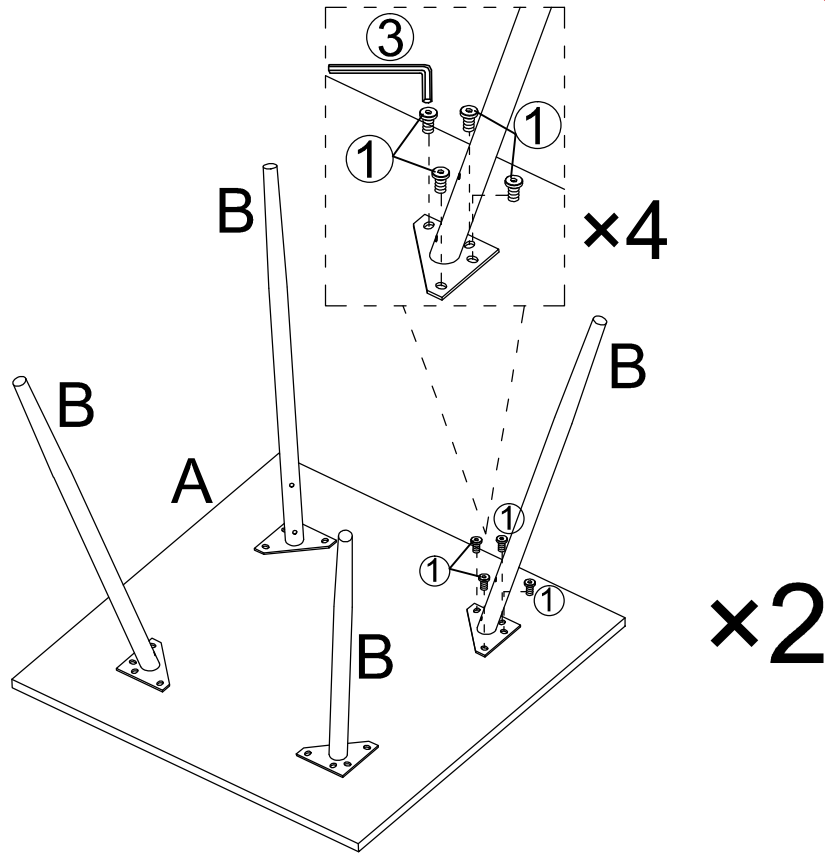

ASSEMBLY TIME

30 MINUTES

PARTS IDENTIFICATION

No	DESCRIPTION & FIGURE	QTY
A	END TABLE TOP 	2pcs
B	END TABLE LEG 	8pcs
C	END TABLE LEG SUPPORT 1 	8pcs
D	END TABLE LEG SUPPORT 2 	8pcs
E	COFFEE TABLE TOP 	1pc
F	COFFEE TABLE LEG 	4pcs
G	COFFEE TABLE SHORT LEG SUPPORT 1 	2pcs
H	COFFEE TABLE SHORT LEG SUPPORT 2 	2pcs
I	COFFEE TABLE LONG LEG SUPPORT 1 	2pcs
J	COFFEE TABLE LONG LEG SUPPORT 2 	2pcs
K	COFFEE TABLE SUPPORT CROSSBAR 	2pcs

HARDWARE PACKAGE:

No	DESCRIPTION	FIGURE	QTY
1	BOLT	 M6×12mm	72pcs
2	BOLT	 M6×35mm	8pcs
3	ALLEN KEY (4mm)		1pc

STEP 1

STEP 2

ITEM: **721373**

STEP 3

x2

STEP 4

x4

STEP 5

STEP 6

ITEM: **721373**

STEP 7

COMPLETE

ITEM: **721373**

Note: Dimension tolerance $\pm 5\%$