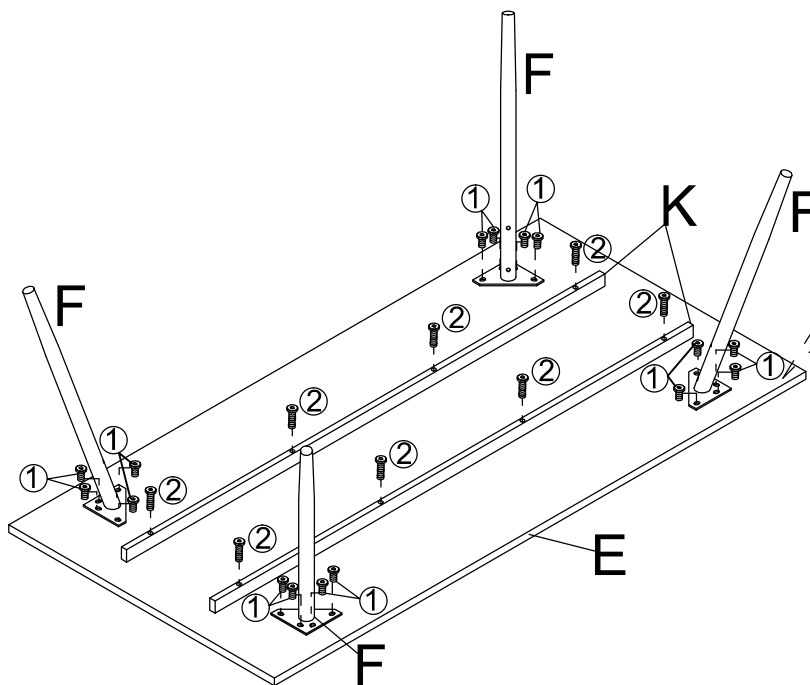

ASSEMBLY TIME

30 MINUTES

PARTS IDENTIFICATION

No	DESCRIPTION & FIGURE	QTY
A	END TABLE TOP 	2pcs
B	END TABLE LEG 	8pcs
C	END TABLE LEG SUPPORT 1 	8pcs
D	END TABLE LEG SUPPORT 2 	8pcs
E	COFFEE TABLE TOP 	1pc
F	COFFEE TABLE LEG 	4pcs
G	COFFEE TABLE SHORT LEG SUPPORT 1 	2pcs
H	COFFEE TABLE SHORT LEG SUPPORT 2 	2pcs
I	COFFEE TABLE LONG LEG SUPPORT 1 	2pcs
J	COFFEE TABLE LONG LEG SUPPORT 2 	2pcs
K	COFFEE TABLE SUPPORT CROSSBAR 	2pcs

HARDWARE PACKAGE:

No	DESCRIPTION	FIGURE	QTY
1	BOLT	 M6×12mm	72pcs
2	BOLT	 M6×35mm	8pcs
3	ALLEN KEY (4mm)		1pc

STEP 1

STEP 2

ITEM: **721373**

STEP 3

x2

STEP 4

x4

STEP 5

STEP 6

ITEM: **721373**

STEP 7

COMPLETE

ITEM: **721373**

Note: Dimension tolerance $\pm 5\%$