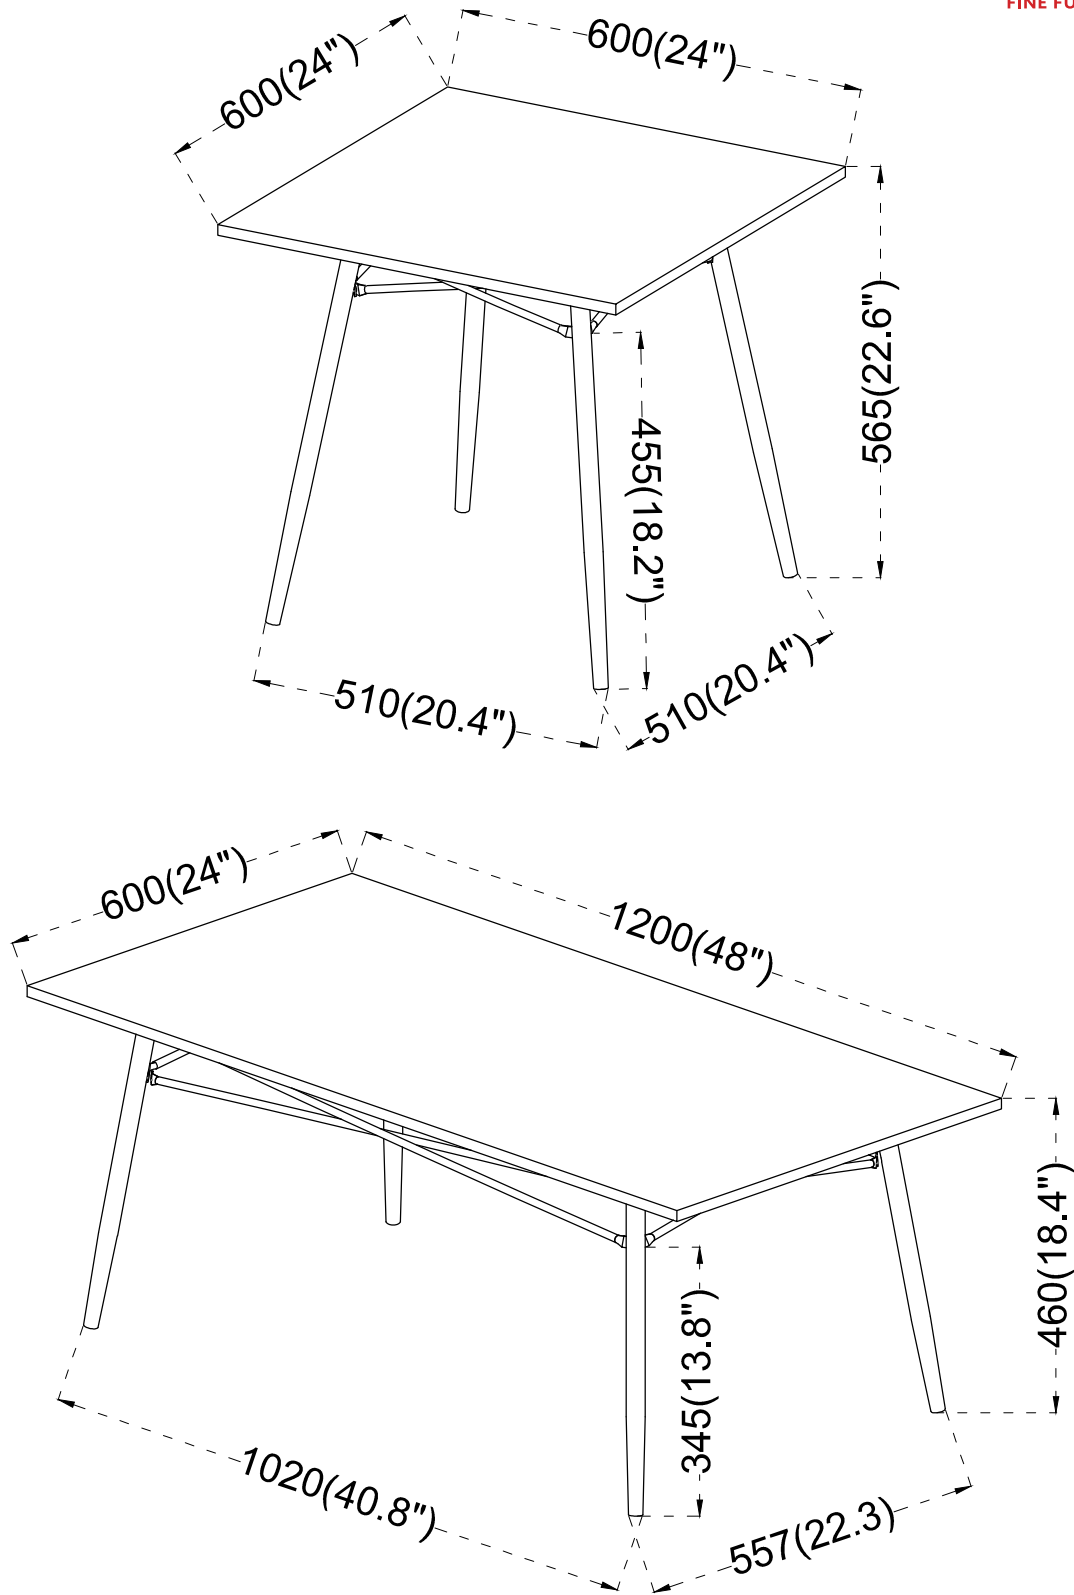

ASSEMBLY TIME

30 MINUTES

PARTS IDENTIFICATION

No	DESCRIPTION & FIGURE	QTY
A	END TABLE TOP 	2pcs
B	END TABLE LEG 	8pcs
C	END TABLE LEG SUPPORT 1 	8pcs
D	END TABLE LEG SUPPORT 2 	8pcs
E	COFFEE TABLE TOP 	1pc
F	COFFEE TABLE LEG 	4pcs
G	COFFEE TABLE SHORT LEG SUPPORT 1 	2pcs
H	COFFEE TABLE SHORT LEG SUPPORT 2 	2pcs
I	COFFEE TABLE LONG LEG SUPPORT 1 	2pcs
J	COFFEE TABLE LONG LEG SUPPORT 2 	2pcs
K	COFFEE TABLE SUPPORT CROSSBAR 	2pcs

HARDWARE PACKAGE:

No	DESCRIPTION	FIGURE	QTY
1	BOLT	 M6×12mm	72pcs
2	BOLT	 M6×35mm	8pcs
3	ALLEN KEY (4mm)		1pc

STEP 1

STEP 2

ITEM: **721373**

STEP 3

x2

STEP 4

x4

STEP 5

STEP 6

ITEM: **721373**

STEP 7

COMPLETE

ITEM: **721373**

Note: Dimension tolerance $\pm 5\%$