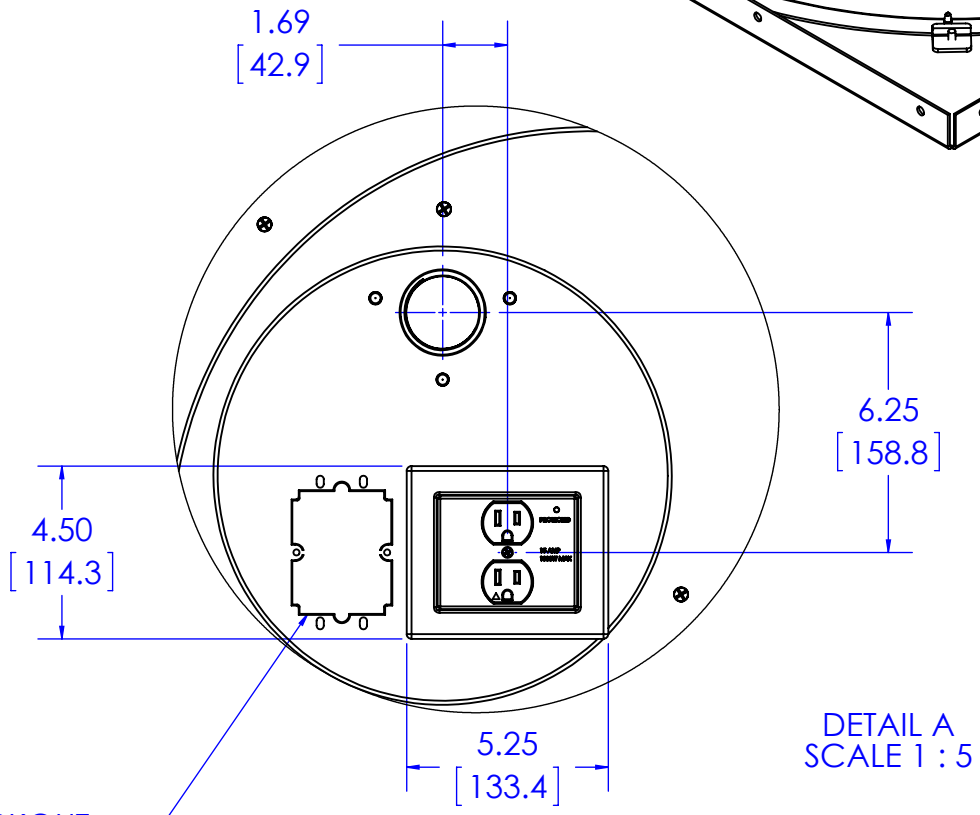

SEE CMS445 FOR CEILING PLATE DIMENSIONS

1/2" CONDUIT KNOCKOUT (4)

DETAIL A
SCALE 1 : 5

SINGLE GANG ELECTRICAL KNOCKOUT
RACO PART NO. 500 OR EQUIVALENT

- 15 AMP AC LINE POWER CONDITIONER (OUTPUT: 15A, 1800 W CONTINUOUS)**
- 4x14 AWG STRANDED WIRE W/ ISOLATED GROUND**
- SURGE PROTECTION**
- EMI/RFI FILTERING**
- POWER CONSUMPTION: <0.5 WATT**