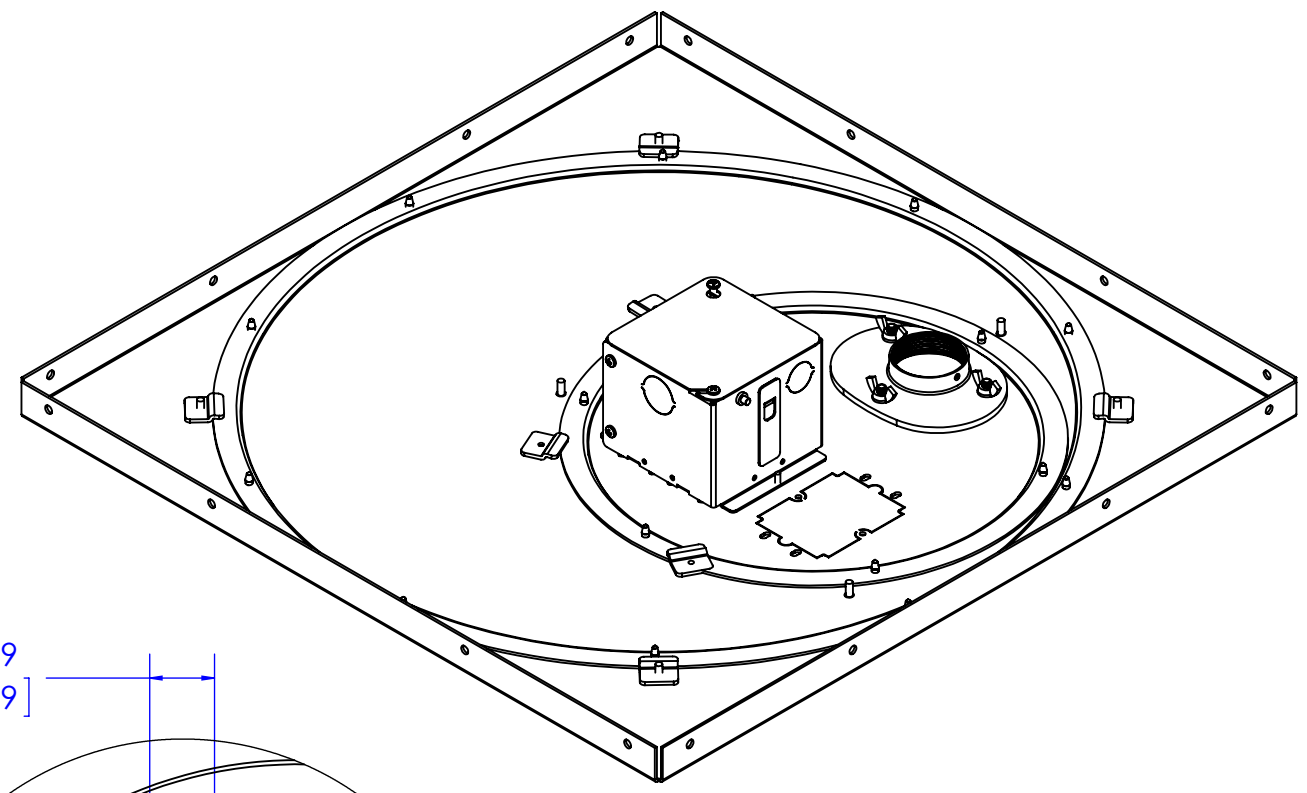

SEE CMS445 FOR CEILING PLATE DIMENSIONS

1/2" CONDUIT KNOCKOUT (4)

DETAIL A
SCALE 1 : 5

SINGLE GANG ELECTRICAL KNOCKOUT
RACO PART NO. 500 OR EQUIVALENT

- 15 AMP AC LINE POWER CONDITIONER (OUTPUT: 15A, 1800 W CONTINUOUS)**
- 4x14 AWG STRANDED WIRE W/ ISOLATED GROUND**
- SURGE PROTECTION**
- EMI/RFI FILTERING**
- POWER CONSUMPTION: <0.5 WATT**