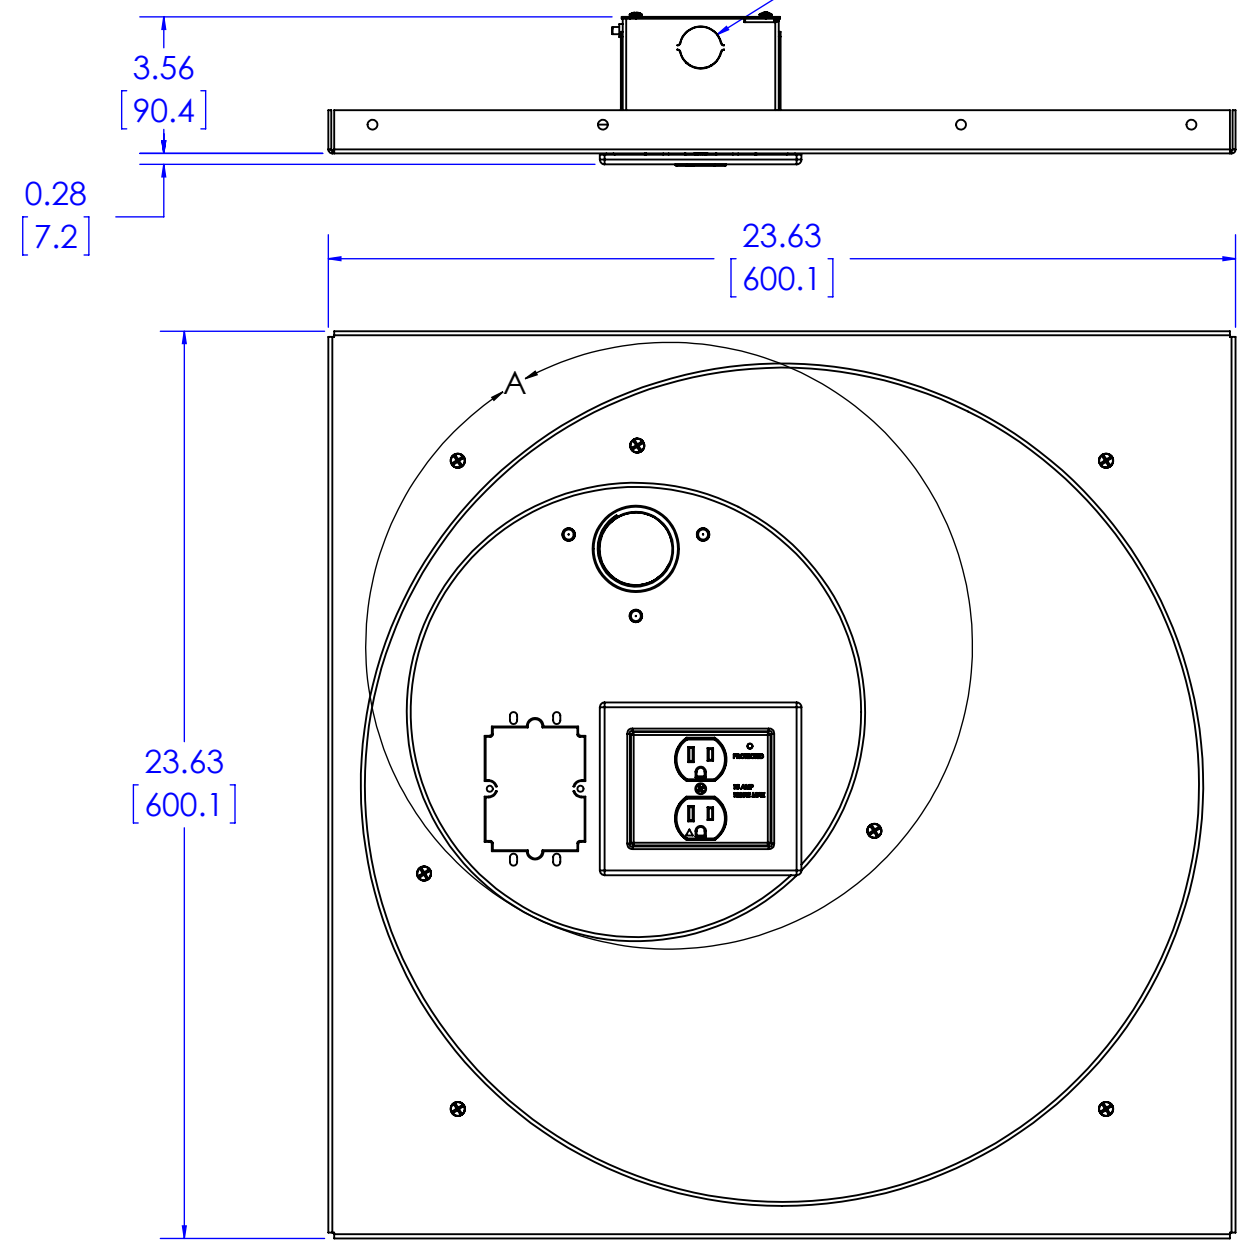

SEE CMS445 FOR CEILING PLATE DIMENSIONS

1/2" CONDUIT KNOCKOUT (4)

DETAIL A
SCALE 1 : 5

SINGLE GANG ELECTRICAL KNOCKOUT
RACO PART NO. 500 OR EQUIVALENT

- 15 AMP AC LINE POWER CONDITIONER (OUTPUT: 15A, 1800 W CONTINUOUS)**
- 4x14 AWG STRANDED WIRE W/ ISOLATED GROUND**
- SURGE PROTECTION**
- EMI/RFI FILTERING**
- POWER CONSUMPTION: <0.5 WATT**