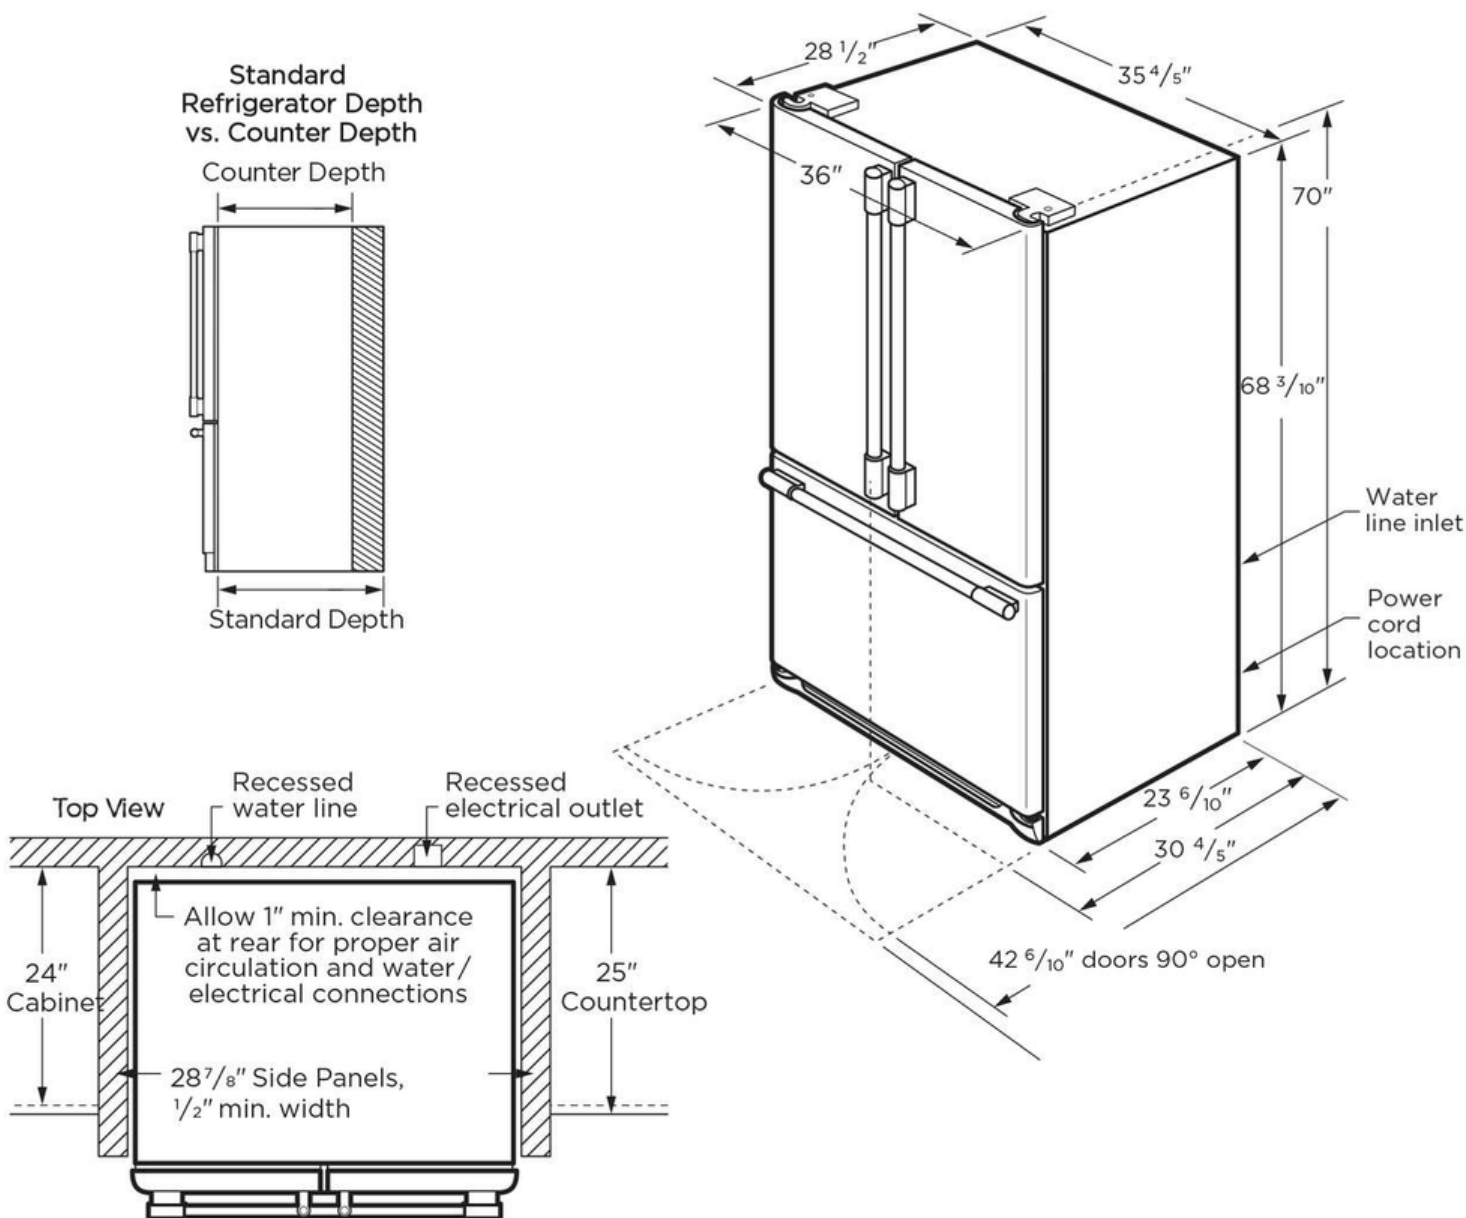

CANADA • 5855 Terry Fox Way • Mississauga, ON L5V 3E4 • 1-800-265-8352 • frigidaire.ca

Frigidaire Professional

22.6 Cu. Ft. French Door Counter-Depth Refrigerator

PRFC2383AF

Version : 01/22

Note: For planning purposes only. Always consult local and national electric, gas and plumbing codes.