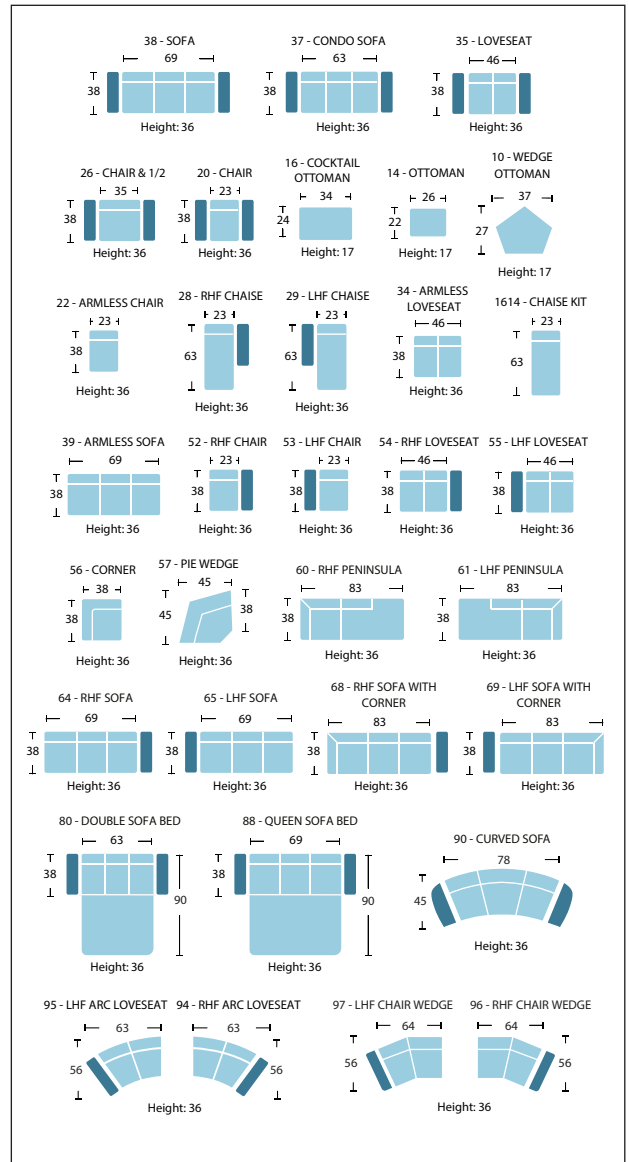

As an inherent quality of a hand-crafted product, all dimensions are approximate

item	sku	dimensions					
sofa	1503-38	L83"	D38"	H36"	AH26"	SH19"	SD23"
condo sofa	1503-37	L77"	D38"	H36"	AH26"	SH19"	SD23"
loveseat	1503-35	L60"	D38"	H36"	AH26"	SH19"	SD23"
chair & 1/2	1503-26	L49"	D38"	H36"	AH26"	SH19"	SD23"
chair	1503-20	L37"	D38"	H36"	AH26"	SH19"	SD23"
chaise kit	1503-1614	L23"	D63"	H19"			
cocktail ottoman	1503-16	L34"	D24"	H17"			
ottoman	1503-14	L22"	D26"	H17"			
wedge ottoman	1503-10	L37"	D27"	H17"			
armless chair	1503-22	L23"	D38"	H36"		SH19"	SD23"
rhf chaise	1503-28	L30"	D63"	H36"	AH26"	SH19"	SD48"
lhf chaise	1503-29	L30"	D63"	H36"	AH26"	SH19"	SD48"

item	sku	dimensions					
armless loveseat	1503-34	L46"	D38"	H36"		SH19"	SD23"
armless sofa	1503-39	L69"	D38"	H36"		SH19"	SD23"
rhf chair	1503-52	L30"	D38"	H36"	AH26"	SH19"	SD23"
lhf chair	1503-53	L30"	D38"	H36"	AH26"	SH19"	SD23"
rhf loveseat	1503-54	L53"	D38"	H36"	AH26"	SH19"	SD23"
lhf loveseat	1503-55	L53"	D38"	H36"	AH26"	SH19"	SD23"
corner	1503-56	L38"	D38"	H36"		SH19"	SD23"
pie wedge	1503-57	L45"	D38"	H36"		SH19"	SD23"
rhf peninsula	1503-60	L38"	D83"	H36"		SH19"	SD23"
lhf peninsula	1503-61	L38"	D83"	H36"		SH19"	SD23"
rhf sofa	1503-64	L76"	D38"	H36"	AH26"	SH19"	SD23"
lhf sofa	1503-65	L76"	D38"	H36"	AH26"	SH19"	SD23"
rhf sofa w/ corner	1503-68	L90"	D38"	H36"	AH26"	SH19"	SD23"
lhf sofa w/ corner	1503-69	L90"	D38"	H36"	AH26"	SH19"	SD23"
doulbe sofa bed	1503-80	L77"	D38"	H36"	AH26"	SH19"	SD23"
queen sofa bed	1503-88	L83"	D38"	H36"	AH26"	SH19"	SD23"
curved sofa	1503-90	L92"	D45"	H36"	AH26"	SH19"	SD23"
rhf arc loveseat	1503-94	L70"	D56"	H36"	AH26"	SH19"	SD23"
lhf arc loveseat	1503-95	L70"	D56"	H36"	AH26"	SH19"	SD23"
rhf chair wedge	1503-96	L71"	D56"	H36"	AH26"	SH19"	SD23"
lhf chair wedge	1503-97	L71"	D56"	H36"	AH26"	SH19"	SD23"

Custom Configuration next page →

Arm Styles – 4" to 10"

Leg Styles

Decorative Upholstery Nails

Custom Configuration

To determine final width, please add the arm style dimensions.

Colours