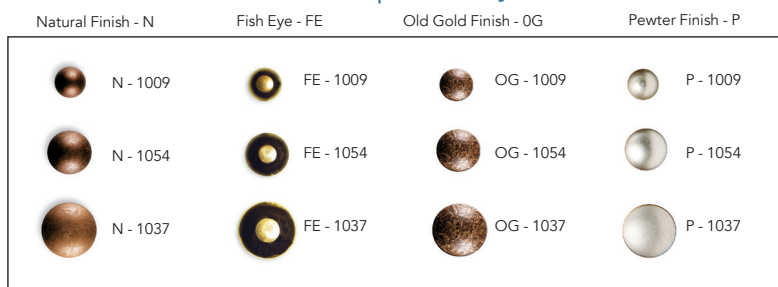

Custom Configuration next page →

Arm Styles – 4" to 10"

Leg Styles

Decorative Upholstery Nails

Custom Configuration

To determine final width, please add the arm style dimensions.

Colours