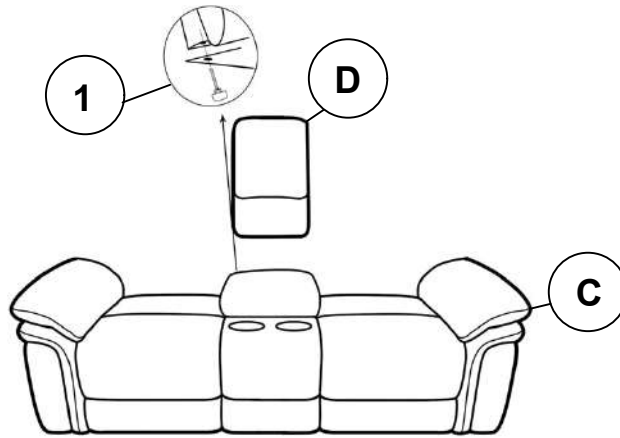

1PC

D CONSOLE BACK

1PC

HARDWARE IDENTIFICATION

1

ADJUSTABLE SCREW
(Ø5/16"x2)

2PCS

ITEM: **651345**

ASSEMBLY INSTRUCTIONS

STEP 1

STEP 2

STEP 3

ITEM: **651345**

Note: Dimension tolerance $\pm 5\%$