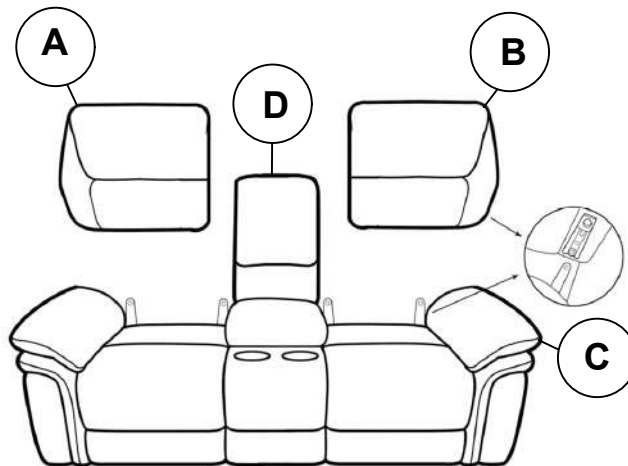

1PC

D CONSOLE BACK

1PC

HARDWARE IDENTIFICATION

1

ADJUSTABLE SCREW
(Ø5/16"x2)

2PCS

ITEM: **651345**

ASSEMBLY INSTRUCTIONS

STEP 1

STEP 2

STEP 3

ITEM: **651345**

Note: Dimension tolerance $\pm 5\%$