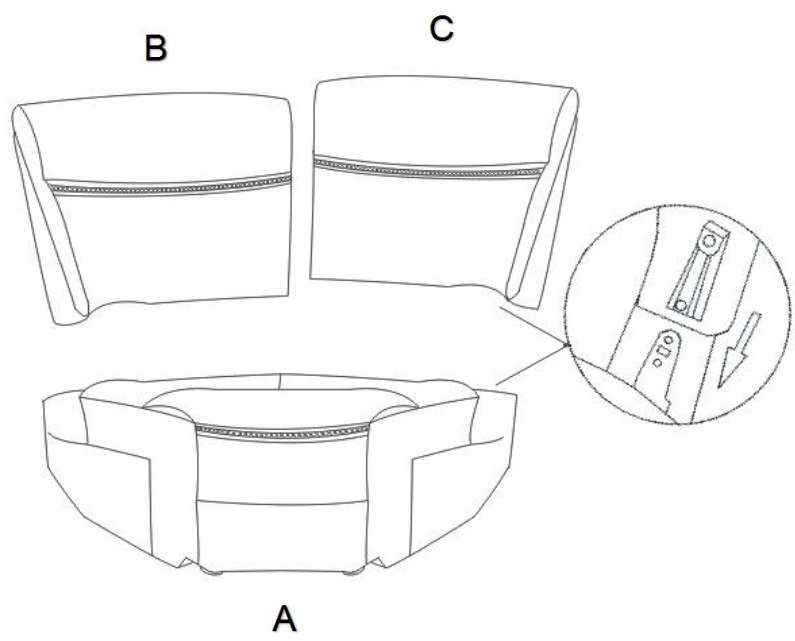

ASSEMBLY TIME PER UNIT 5 MINUTES

PARTS IDENTIFICATION

A		BASE	1 PC
B		LEFT BACK	1 PC
C		RIGHT BACK	1 PC

ITEM: 609324
ASSEMBLY INSTRUCTIONS

STEP1

STEP2

ITEM: 609324

Note : Dimension tolerance $\pm 5\%$