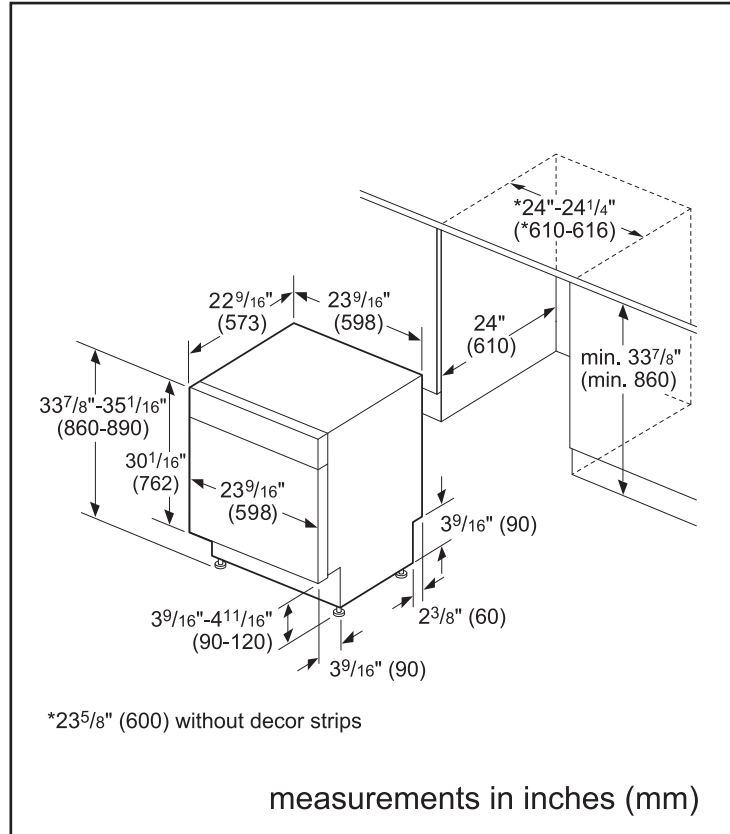

24" Bar Handle Dishwasher

100 Series – Black SHX3AR76UC

BOSCH

Invented for life

Installation Details

Accessories: To purchase Bosch accessories, cleaners & parts please visit www.bosch-home.com/us/store or call 1-800-944-2904 (Mon to Fri 5 am to 6 pm PST, Sat 6 am to 3 pm PST).

Notes: All height, width and depth dimensions are shown in inches. BSH reserves the absolute and unrestricted right to change product materials and specifications, at any time, without notice. Consult the product's installation instructions for final dimensional data and other details prior to making cutout.

Warranties: Please see Use & Care manual or Bosch website for statement of limited warranty.

For more information on our entire line of products, go to www.bosch-home.com/us or call 1-800-944-2904

© BSH Home Appliances Corporation. All rights reserved. Bosch is a registered trademark of Robert Bosch GmbH.