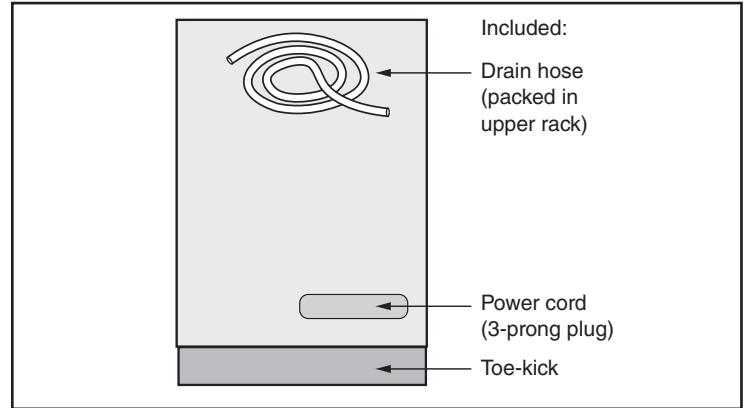

24" Bar Handle Dishwasher

100 Series – Black SHX3AR76UC

BOSCH

Invented for life

Installation Details

Accessories: To purchase Bosch accessories, cleaners & parts please visit www.bosch-home.com/us/store or call 1-800-944-2904 (Mon to Fri 5 am to 6 pm PST, Sat 6 am to 3 pm PST).

Notes: All height, width and depth dimensions are shown in inches. BSH reserves the absolute and unrestricted right to change product materials and specifications, at any time, without notice. Consult the product's installation instructions for final dimensional data and other details prior to making cutout.